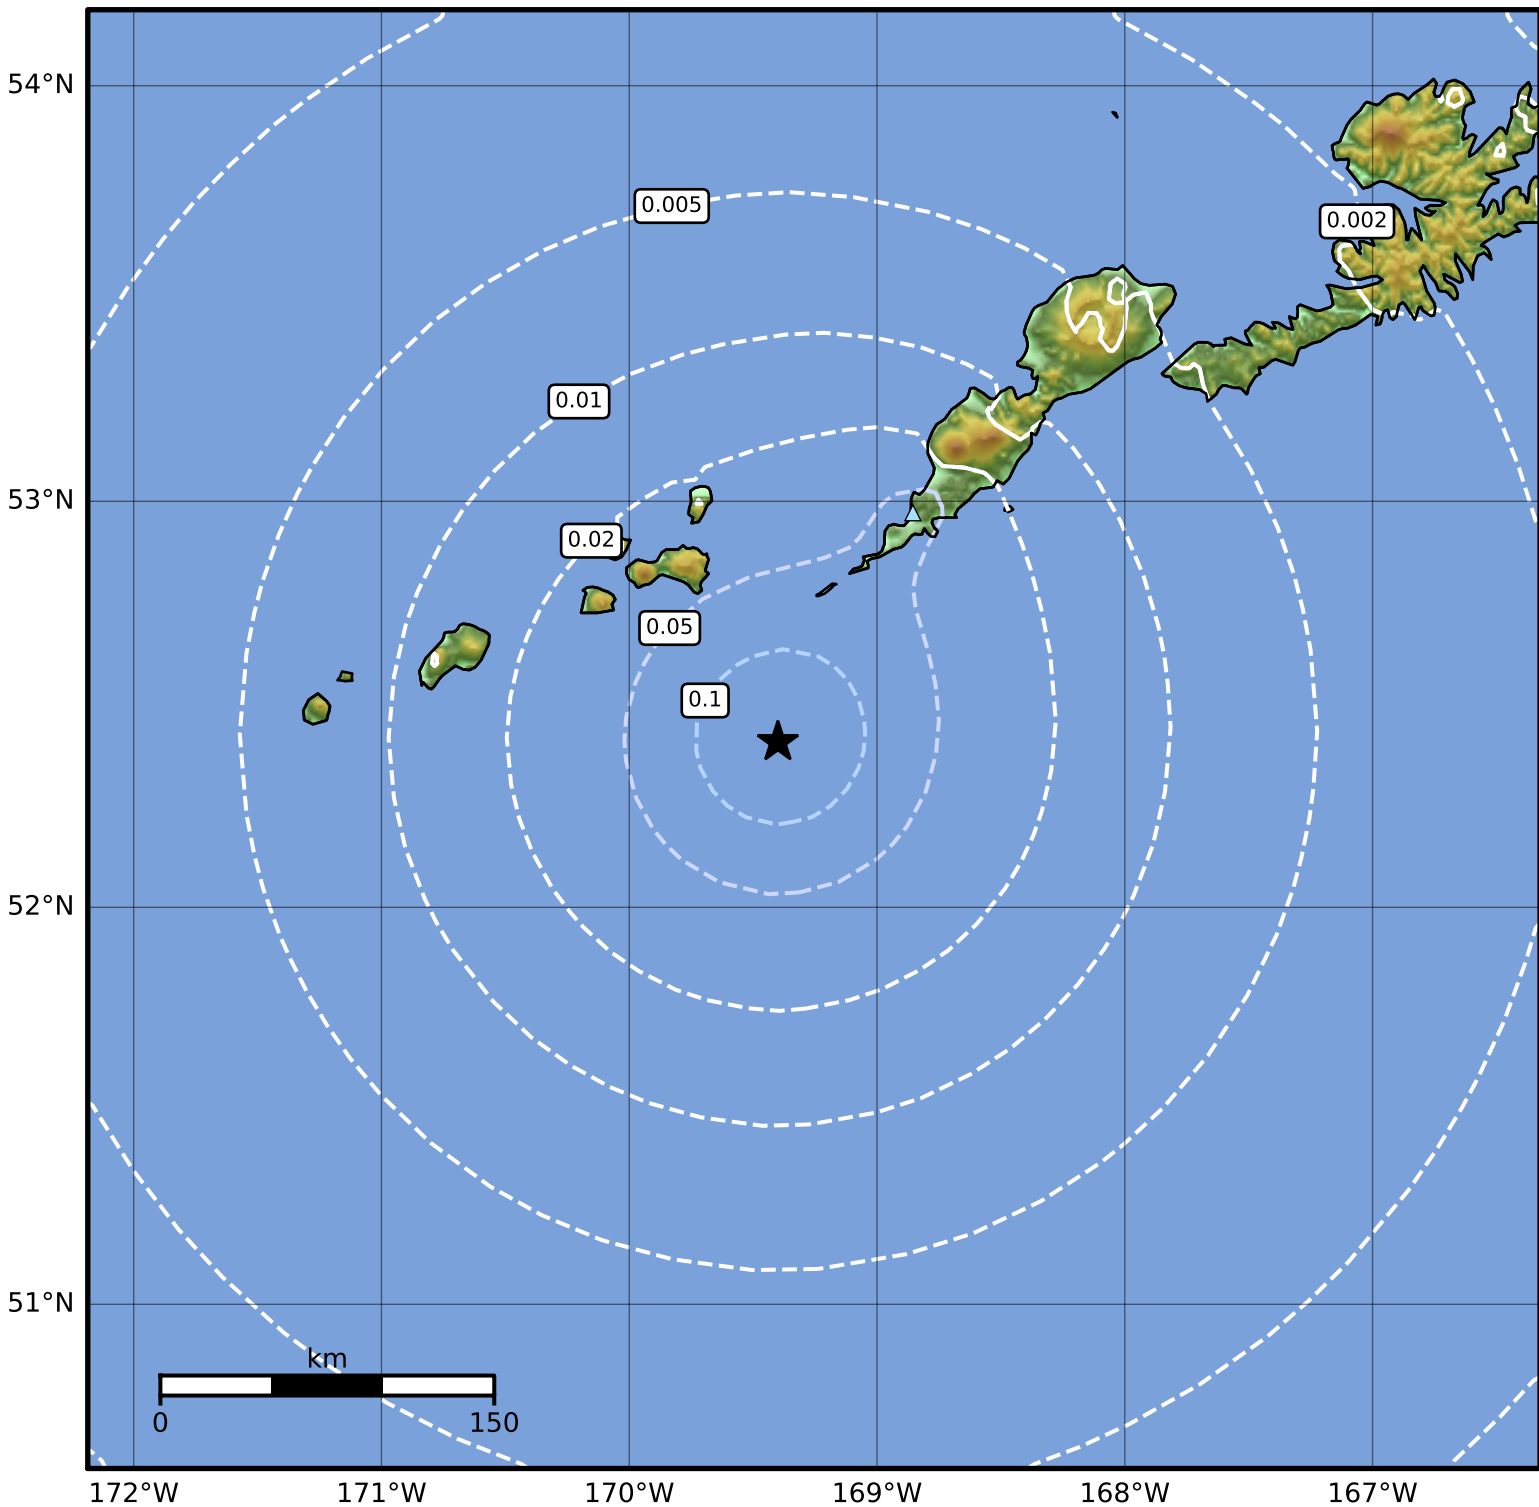

Peak Ground Velocity Map Alaska Earthquake Center
 ShakeMap: 69 km (43 miles) SSW of Nikolski
 Sep 16, 2023 23:59:20 UTC M3.9 N52.41 W169.40 Depth: 25.7km ID:ak023bwq8jt3

PGV (cm/s)	0.1	0.2	0.5	1	2	5	10	20	50	100	200
------------	-----	-----	-----	---	---	---	----	----	----	-----	-----

Scale based on Worden et al. (2012)

Version 2: Processed 2023-09-17T06:35:39Z

△ Seismic Instrument ○ Reported Intensity

★ Epicenter