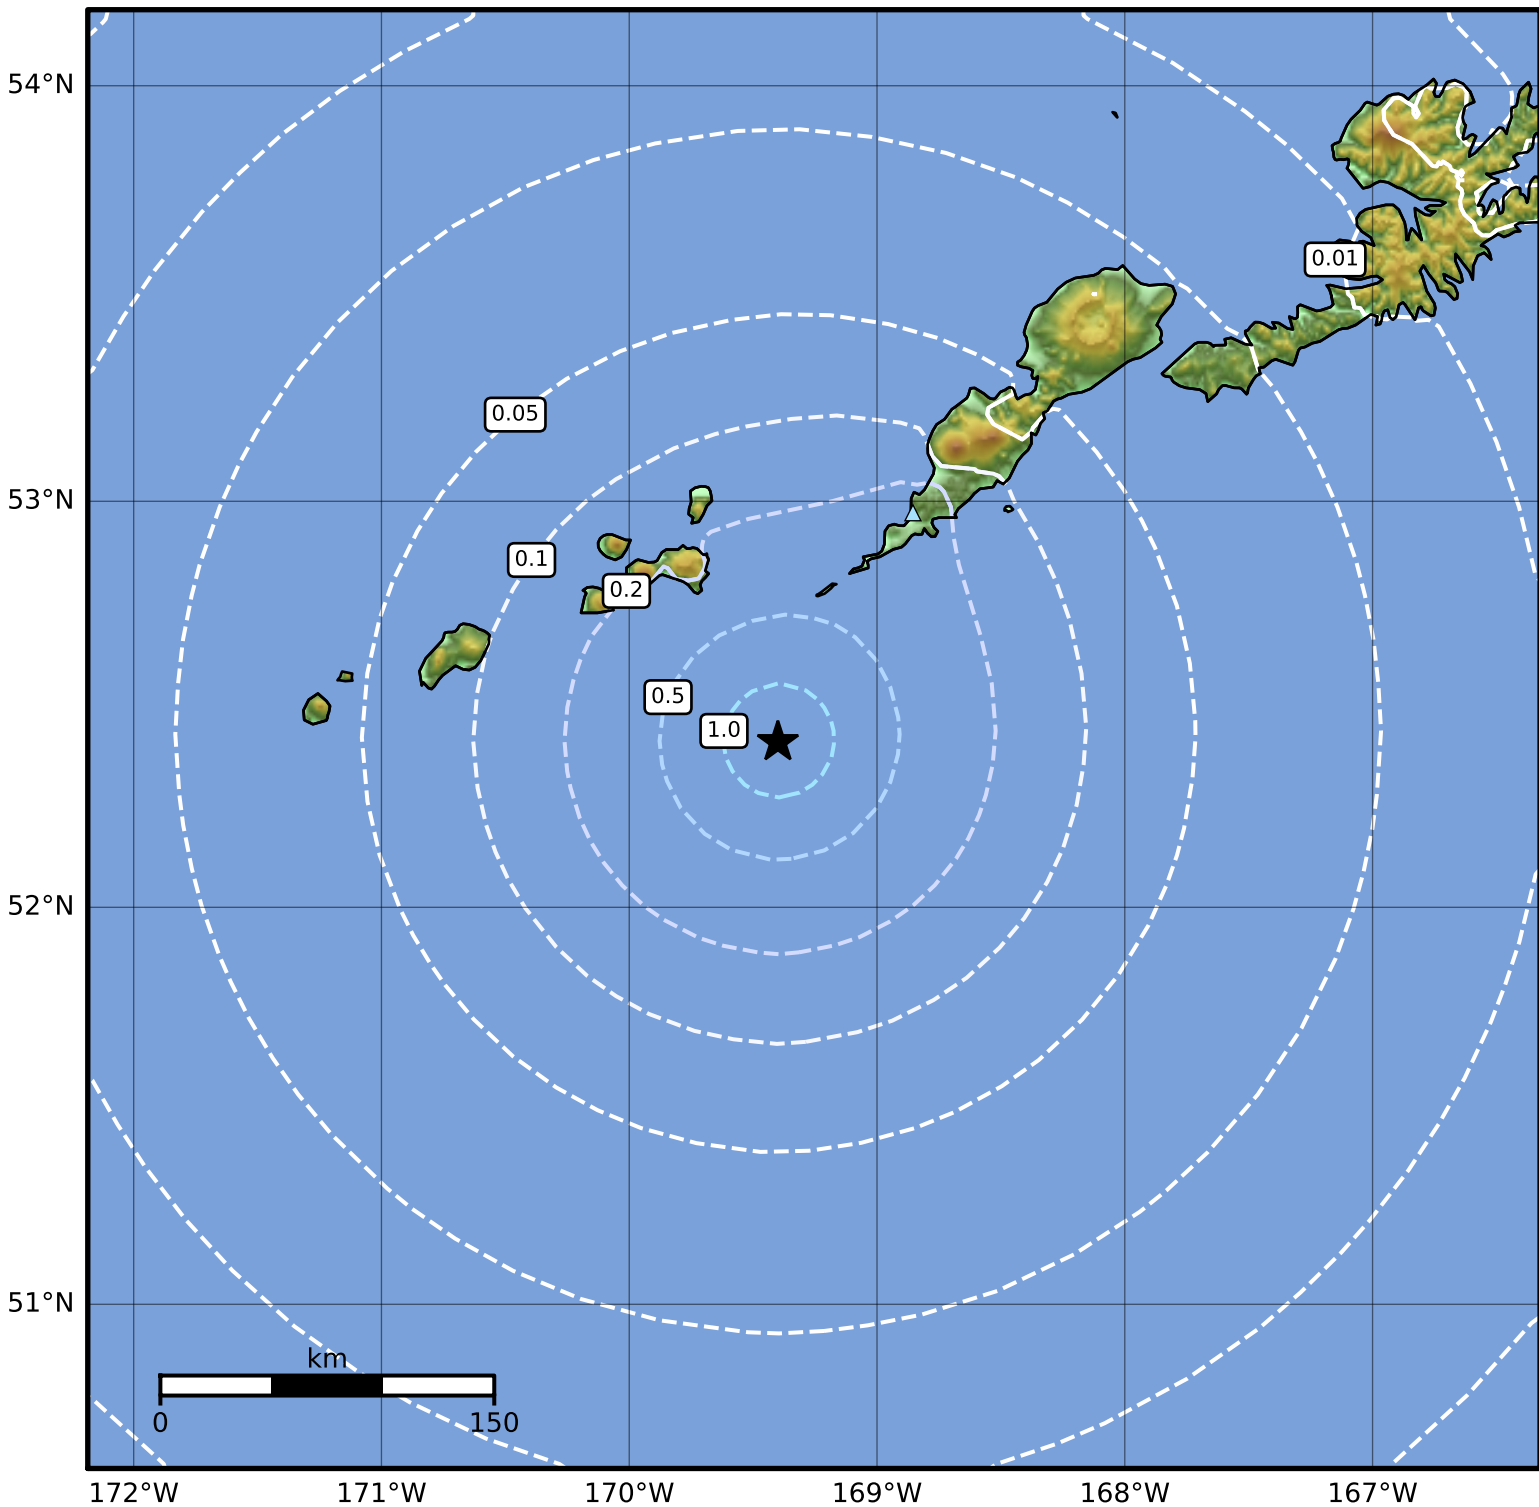

0.3 Second Peak Spectral Acceleration Map Alaska Earthquake Center
 ShakeMap: 69 km (43 miles) SSW of Nikolski
 Sep 16, 2023 23:59:20 UTC M3.9 N52.41 W169.40 Depth: 25.7km ID:ak023bwq8jt3

SA(0.3) (%g)	0.1	0.2	0.5	1	2	5	10	20	50	100	200
--------------	-----	-----	-----	---	---	---	----	----	----	-----	-----

Scale based on Worden et al. (2012)

Version 2: Processed 2023-09-17T06:35:39Z

△ Seismic Instrument ○ Reported Intensity

★ Epicenter