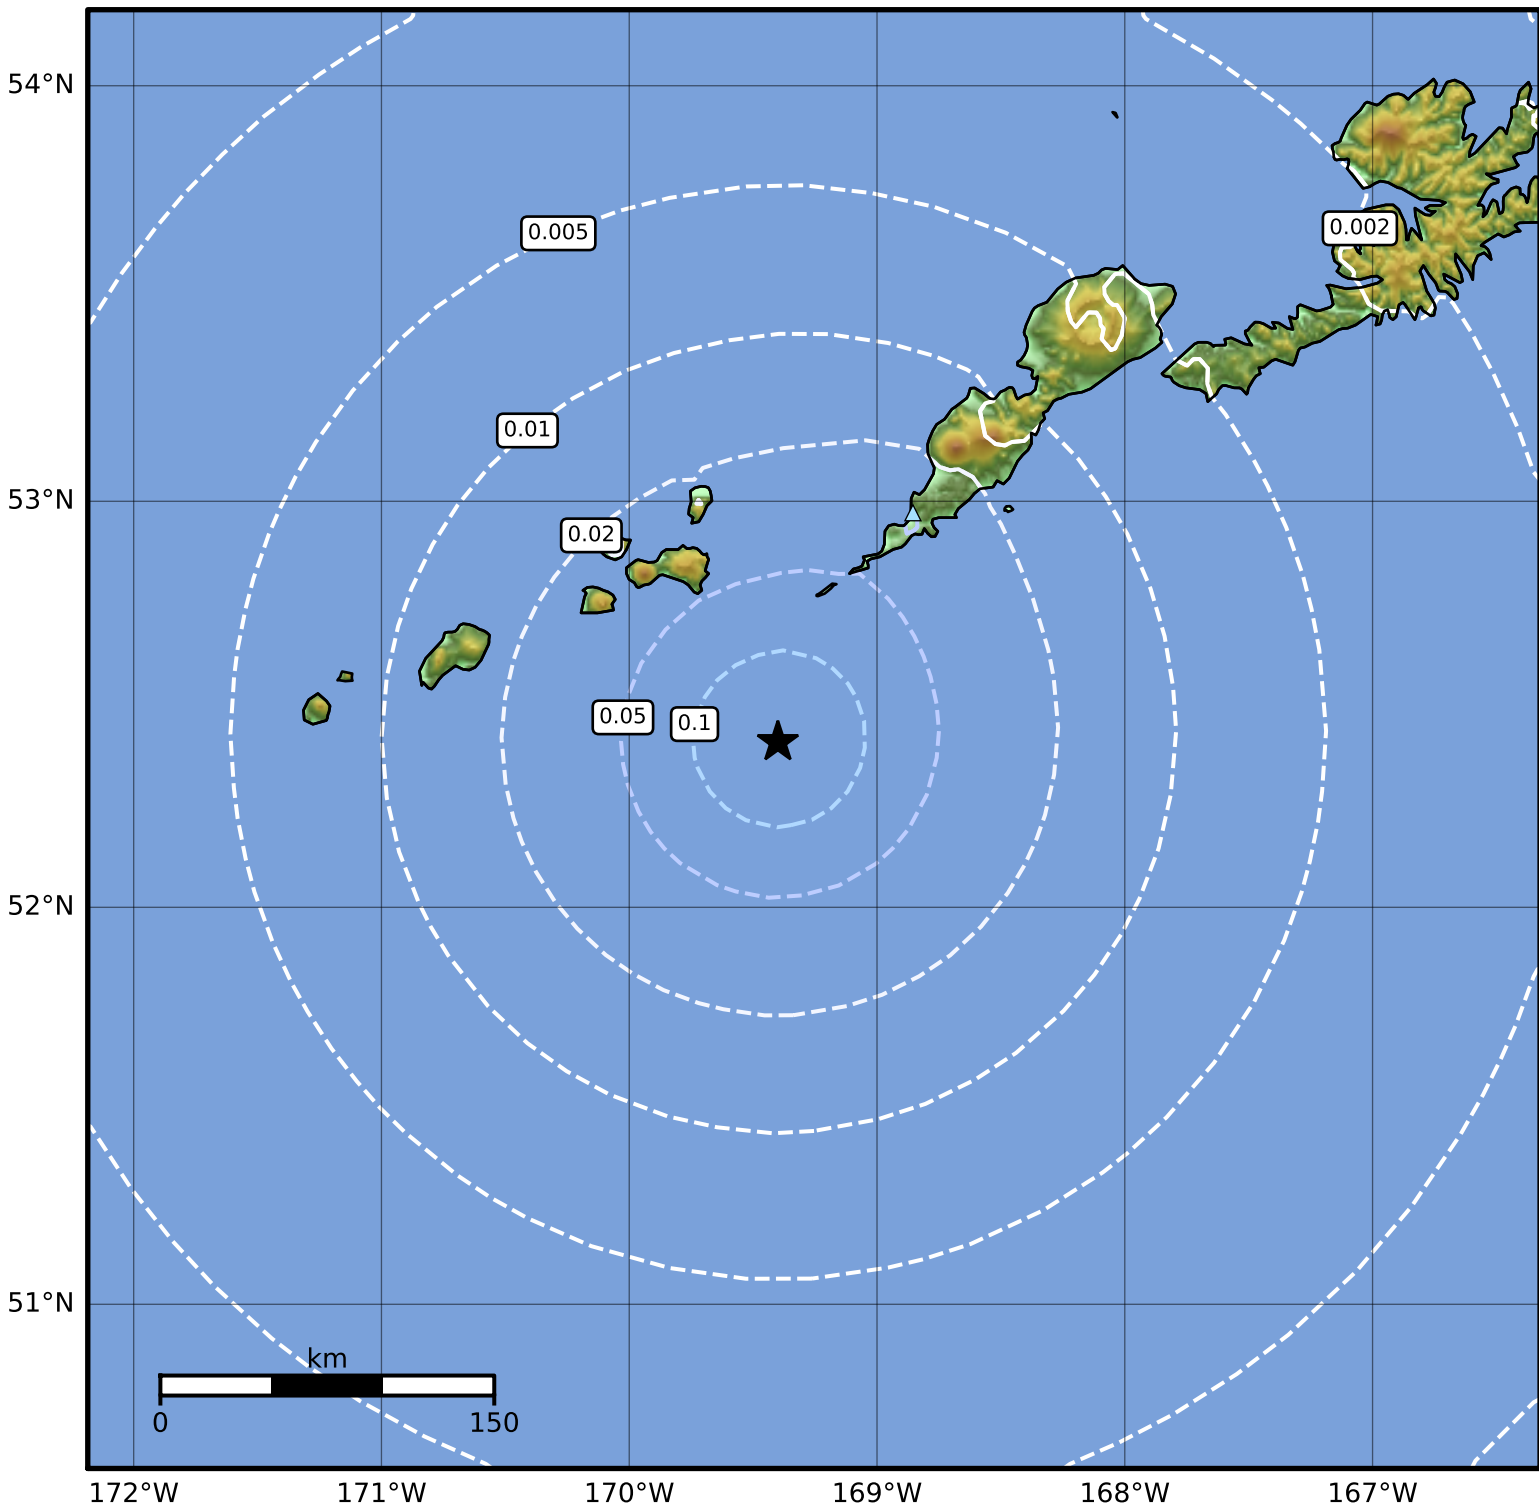

1.0 Second Peak Spectral Acceleration Map Alaska Earthquake Center
 ShakeMap: 69 km (43 miles) SSW of Nikolski
 Sep 16, 2023 23:59:20 UTC M3.9 N52.41 W169.40 Depth: 25.7km ID:ak023bwq8jt3

SA(1.0) (%g)	0.1	0.2	0.5	1	2	5	10	20	50	100	200
--------------	-----	-----	-----	---	---	---	----	----	----	-----	-----

Scale based on Worden et al. (2012)

Version 2: Processed 2023-09-17T06:35:39Z

△ Seismic Instrument ○ Reported Intensity

★ Epicenter