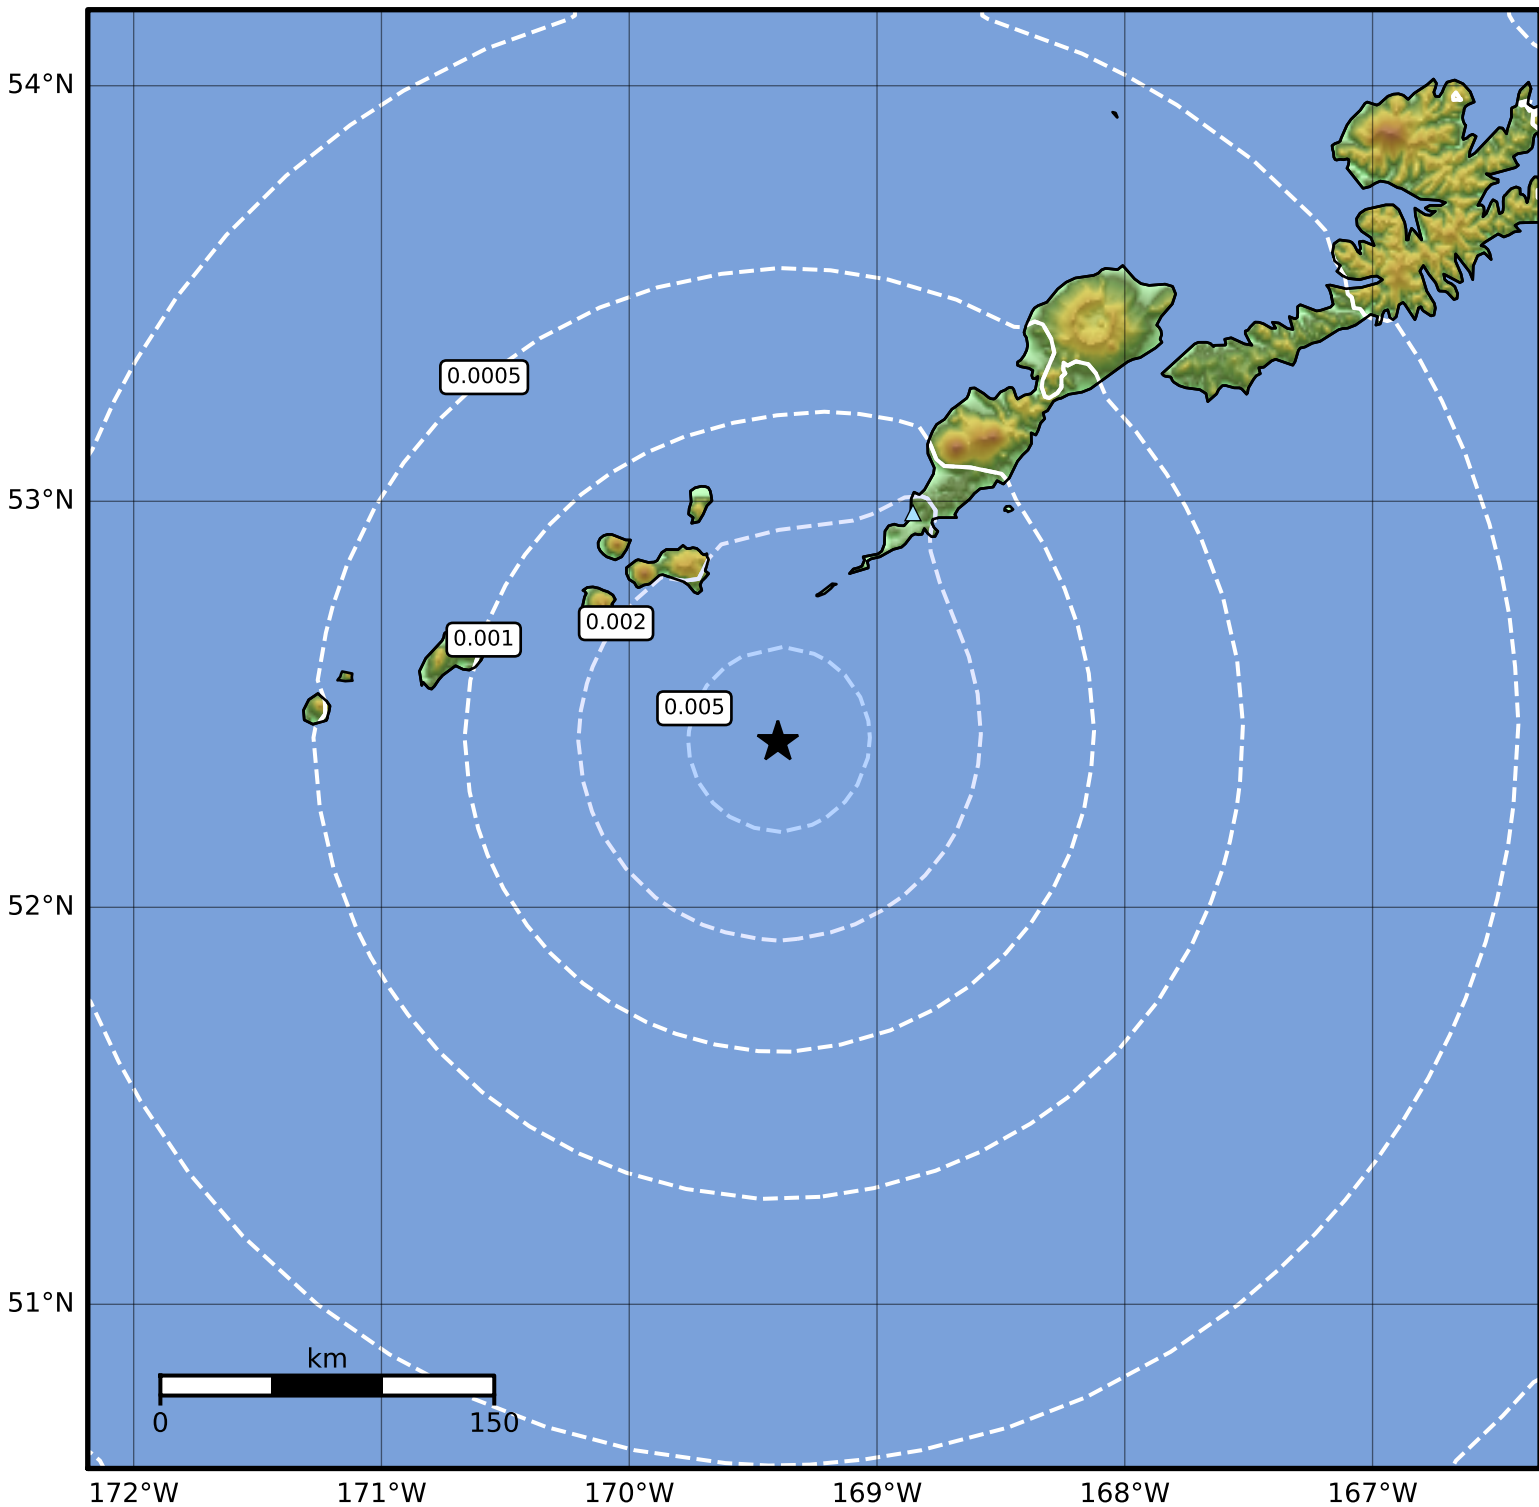

3.0 Second Peak Spectral Acceleration Map Alaska Earthquake Center  
 ShakeMap: 69 km (43 miles) SSW of Nikolski  
 Sep 16, 2023 23:59:20 UTC M3.9 N52.41 W169.40 Depth: 25.7km ID:ak023bwq8jt3

Scale based on Worden et al. (2012)

Version 2: Processed 2023-09-17T06:35:39Z

△ Seismic Instrument ○ Reported Intensity

★ Epicenter