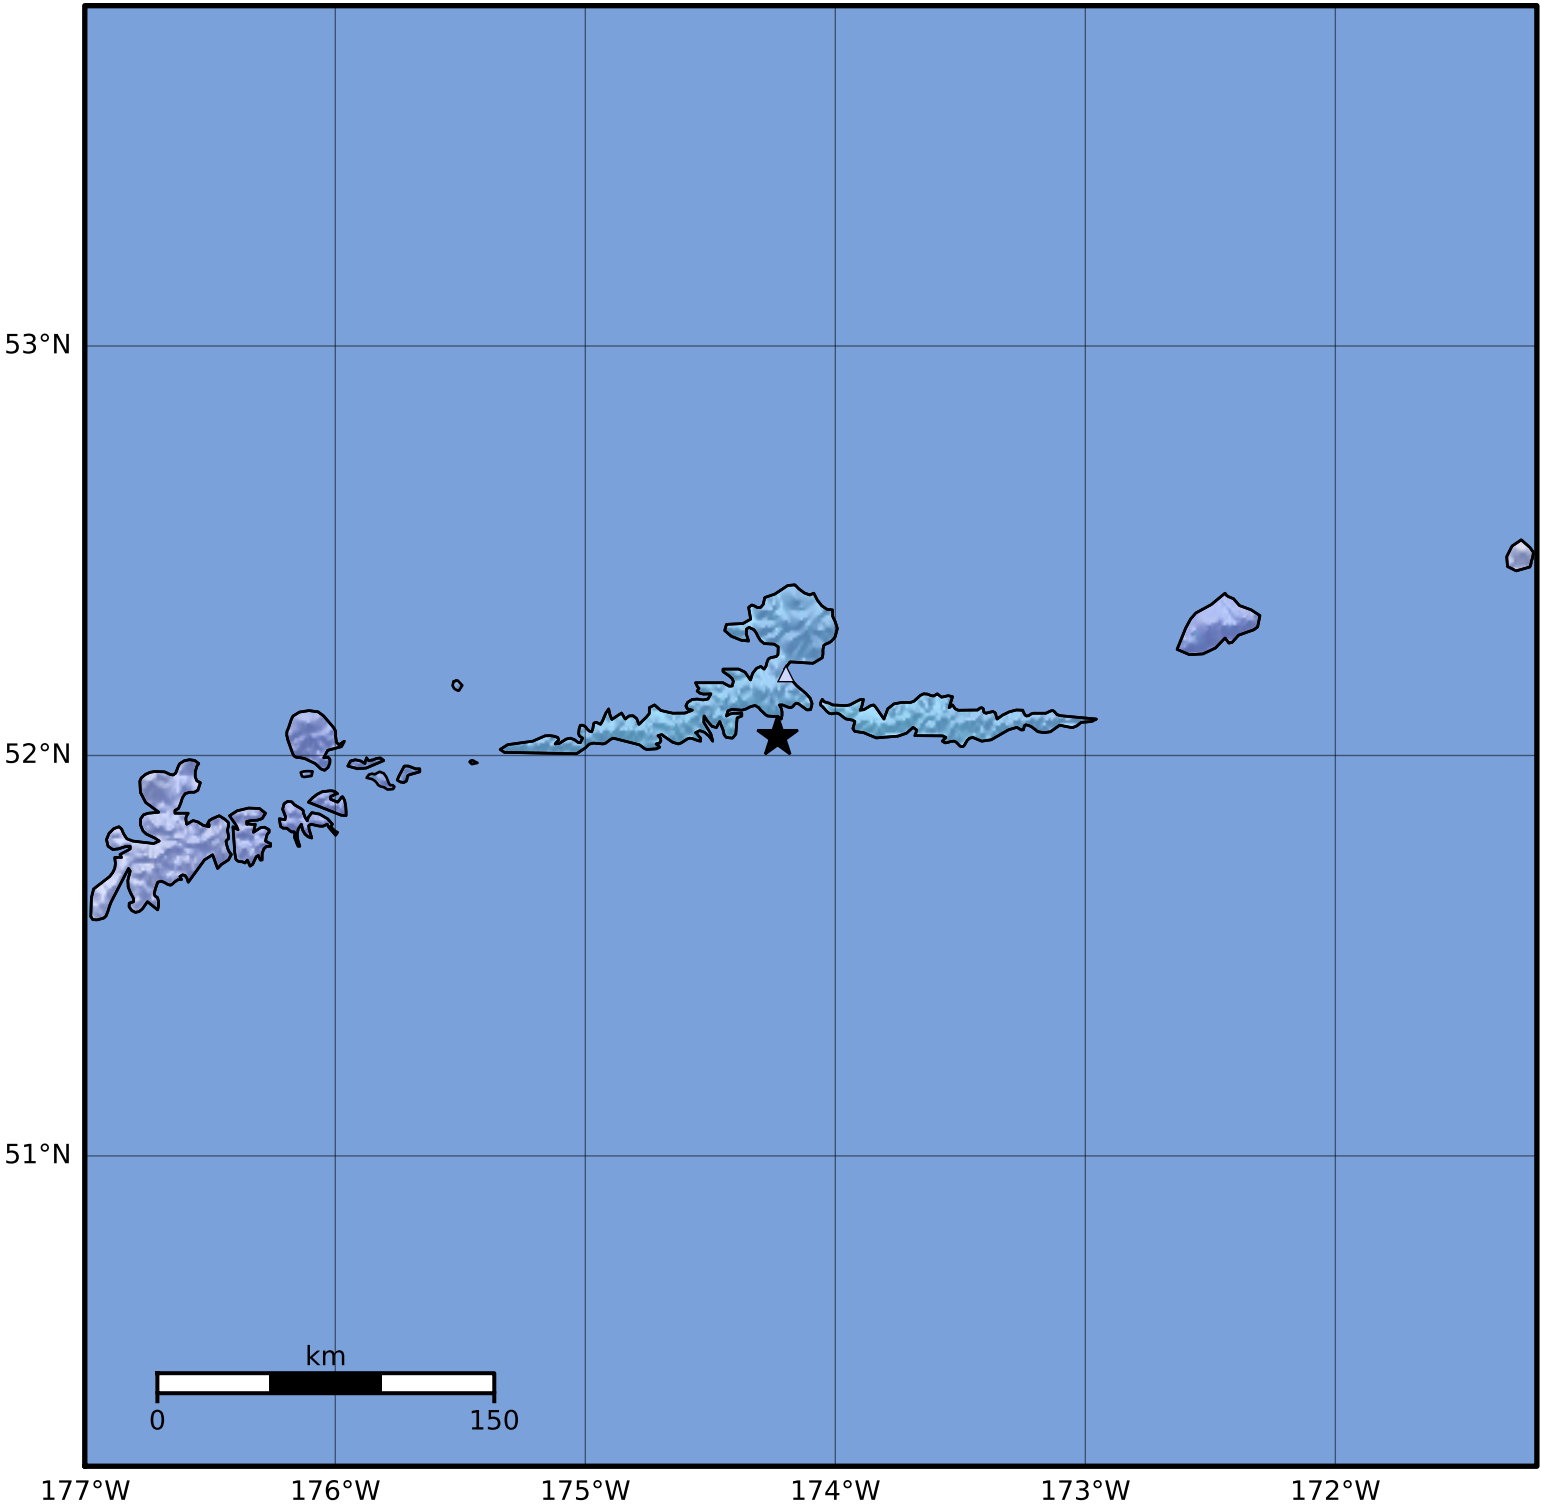

Macroseismic Intensity Map Alaska Earthquake Center
 ShakeMap: 16 km (10 miles) S of Atka
 Sep 18, 2023 07:03:12 UTC M3.8 N52.05 W174.23 Depth: 78.1km ID:ak023bzrgaft

SHAKING	Not felt	Weak	Light	Moderate	Strong	Very strong	Severe	Violent	Extreme
DAMAGE	None	None	None	Very light	Light	Moderate	Moderate/heavy	Heavy	Very heavy
PGA(%g)	<0.0464	0.297	2.76	6.2	11.5	21.5	40.1	74.7	>139
PGV(cm/s)	<0.0215	0.135	1.41	4.65	9.64	20	41.4	85.8	>178
INTENSITY	I	II-III	IV	V	VI	VII	VIII	IX	X+

Scale based on Worden et al. (2012)

Version 2: Processed 2023-09-18T17:00:17Z

△ Seismic Instrument ○ Reported Intensity

★ Epicenter