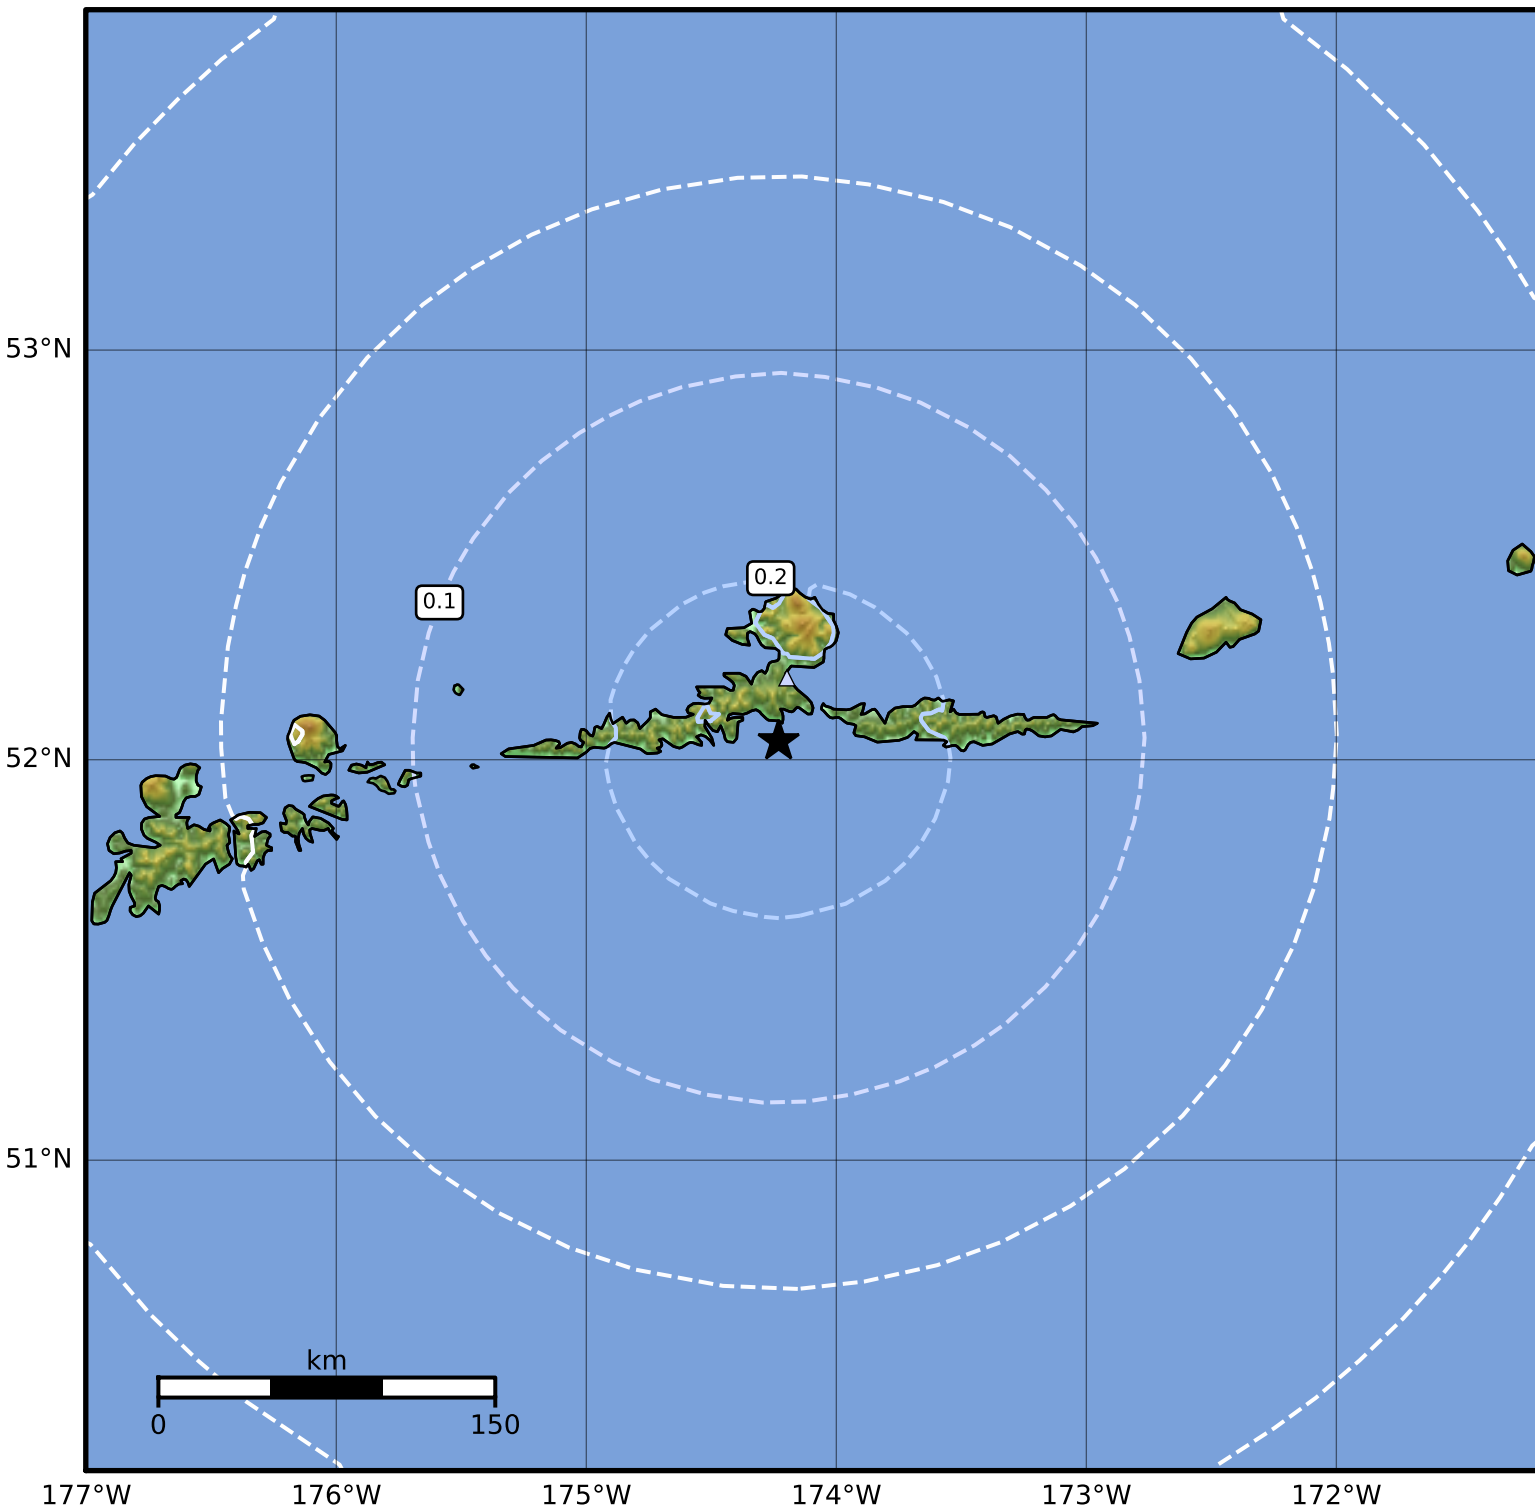

Peak Ground Acceleration Map Alaska Earthquake Center  
ShakeMap: 16 km (10 miles) S of Atka  
Sep 18, 2023 07:03:12 UTC M3.8 N52.05 W174.23 Depth: 78.1km ID:ak023bzrgaft

PGA (%g)	0.1	0.2	0.5	1	2	5	10	20	50	100	200
----------	-----	-----	-----	---	---	---	----	----	----	-----	-----

Scale based on Worden et al. (2012)

Version 2: Processed 2023-09-18T17:00:17Z

△ Seismic Instrument ○ Reported Intensity

★ Epicenter