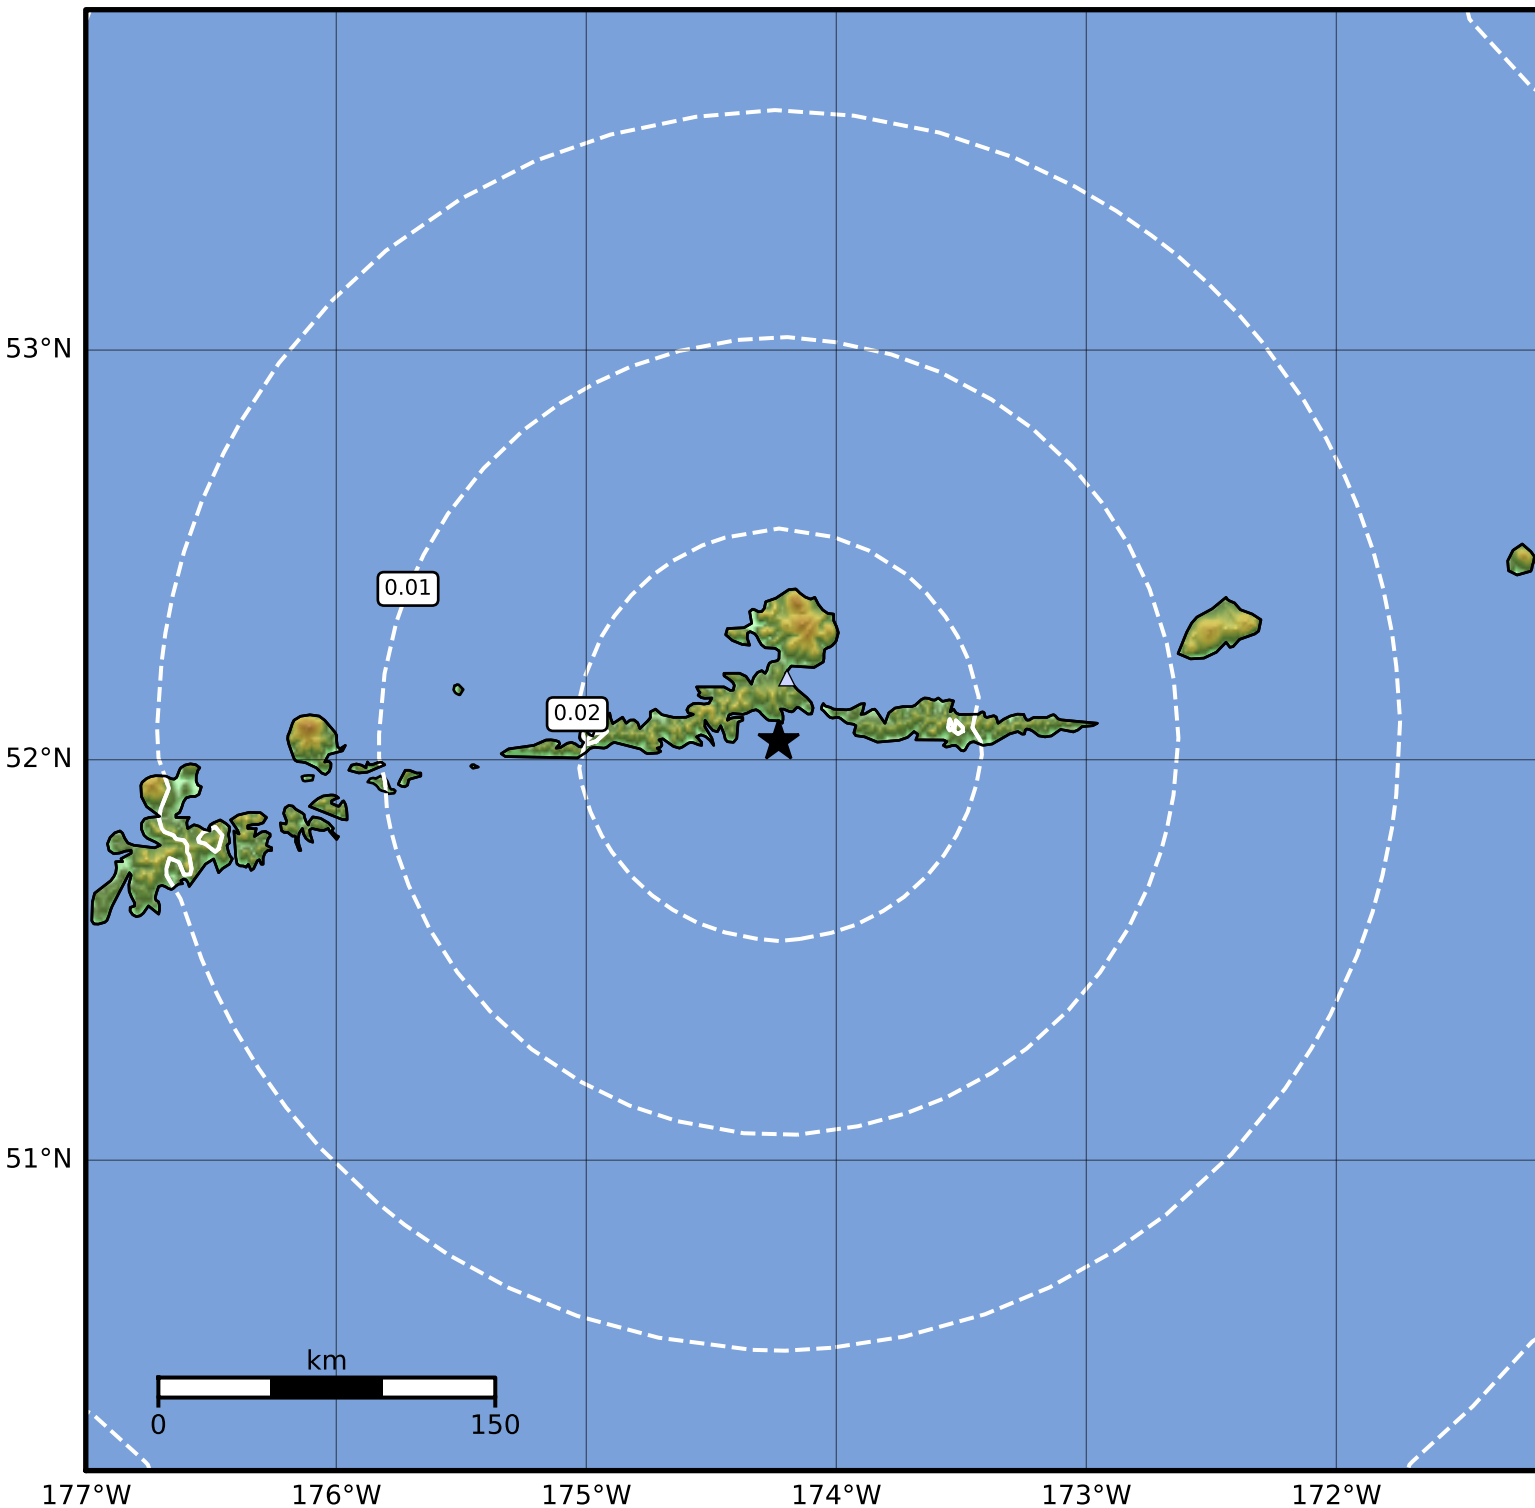

Peak Ground Velocity Map Alaska Earthquake Center  
ShakeMap: 16 km (10 miles) S of Atka  
Sep 18, 2023 07:03:12 UTC M3.8 N52.05 W174.23 Depth: 78.1km ID:ak023bzrgaft

Scale based on Worden et al. (2012)

Version 2: Processed 2023-09-18T17:00:17Z

△ Seismic Instrument ○ Reported Intensity

★ Epicenter