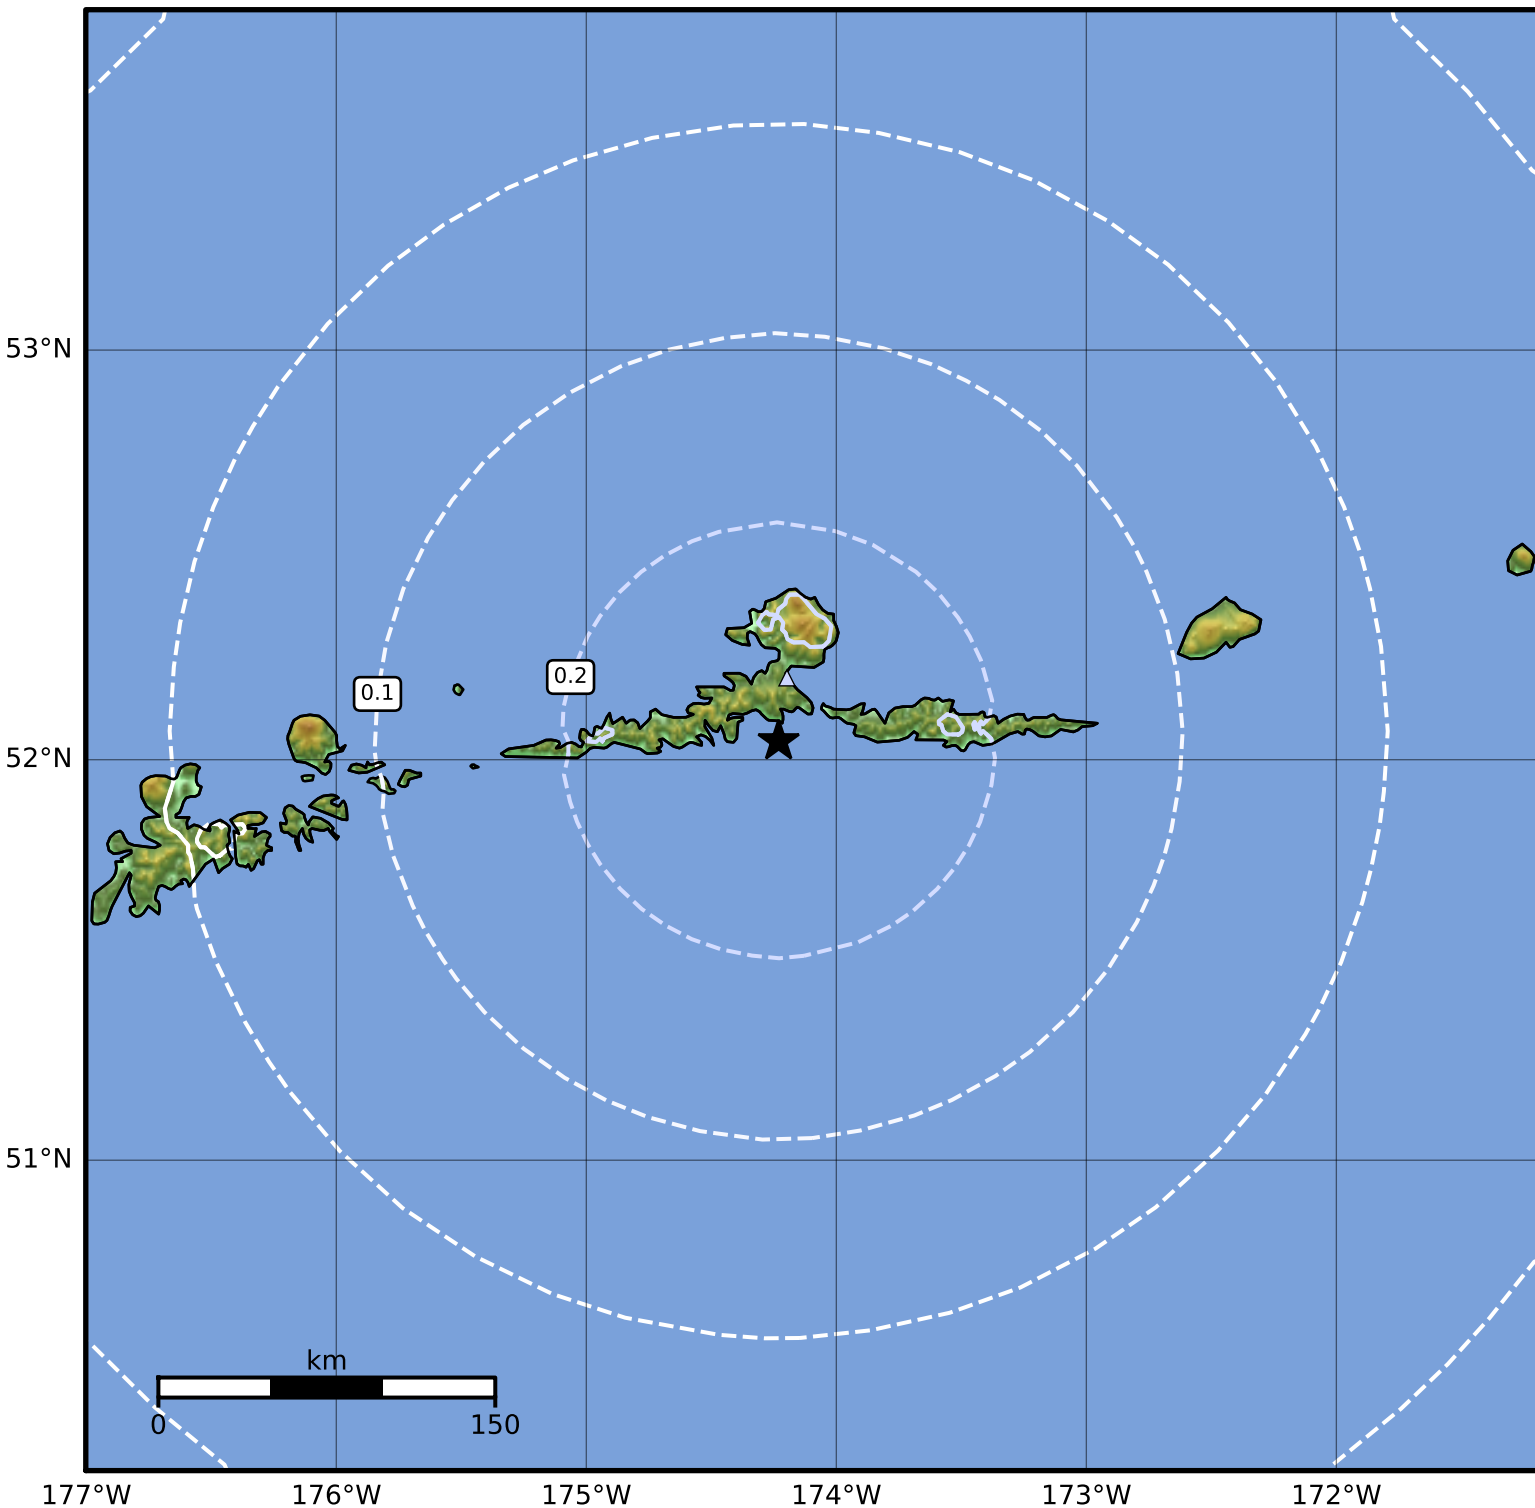

0.3 Second Peak Spectral Acceleration Map Alaska Earthquake Center
 ShakeMap: 16 km (10 miles) S of Atka
 Sep 18, 2023 07:03:12 UTC M3.8 N52.05 W174.23 Depth: 78.1km ID:ak023bzrgaft

SA(0.3) (%g)	0.1	0.2	0.5	1	2	5	10	20	50	100	200
---------------------	------------	------------	------------	----------	----------	----------	-----------	-----------	-----------	------------	------------

Scale based on Worden et al. (2012)

Version 2: Processed 2023-09-18T17:00:17Z

△ Seismic Instrument ○ Reported Intensity

★ Epicenter