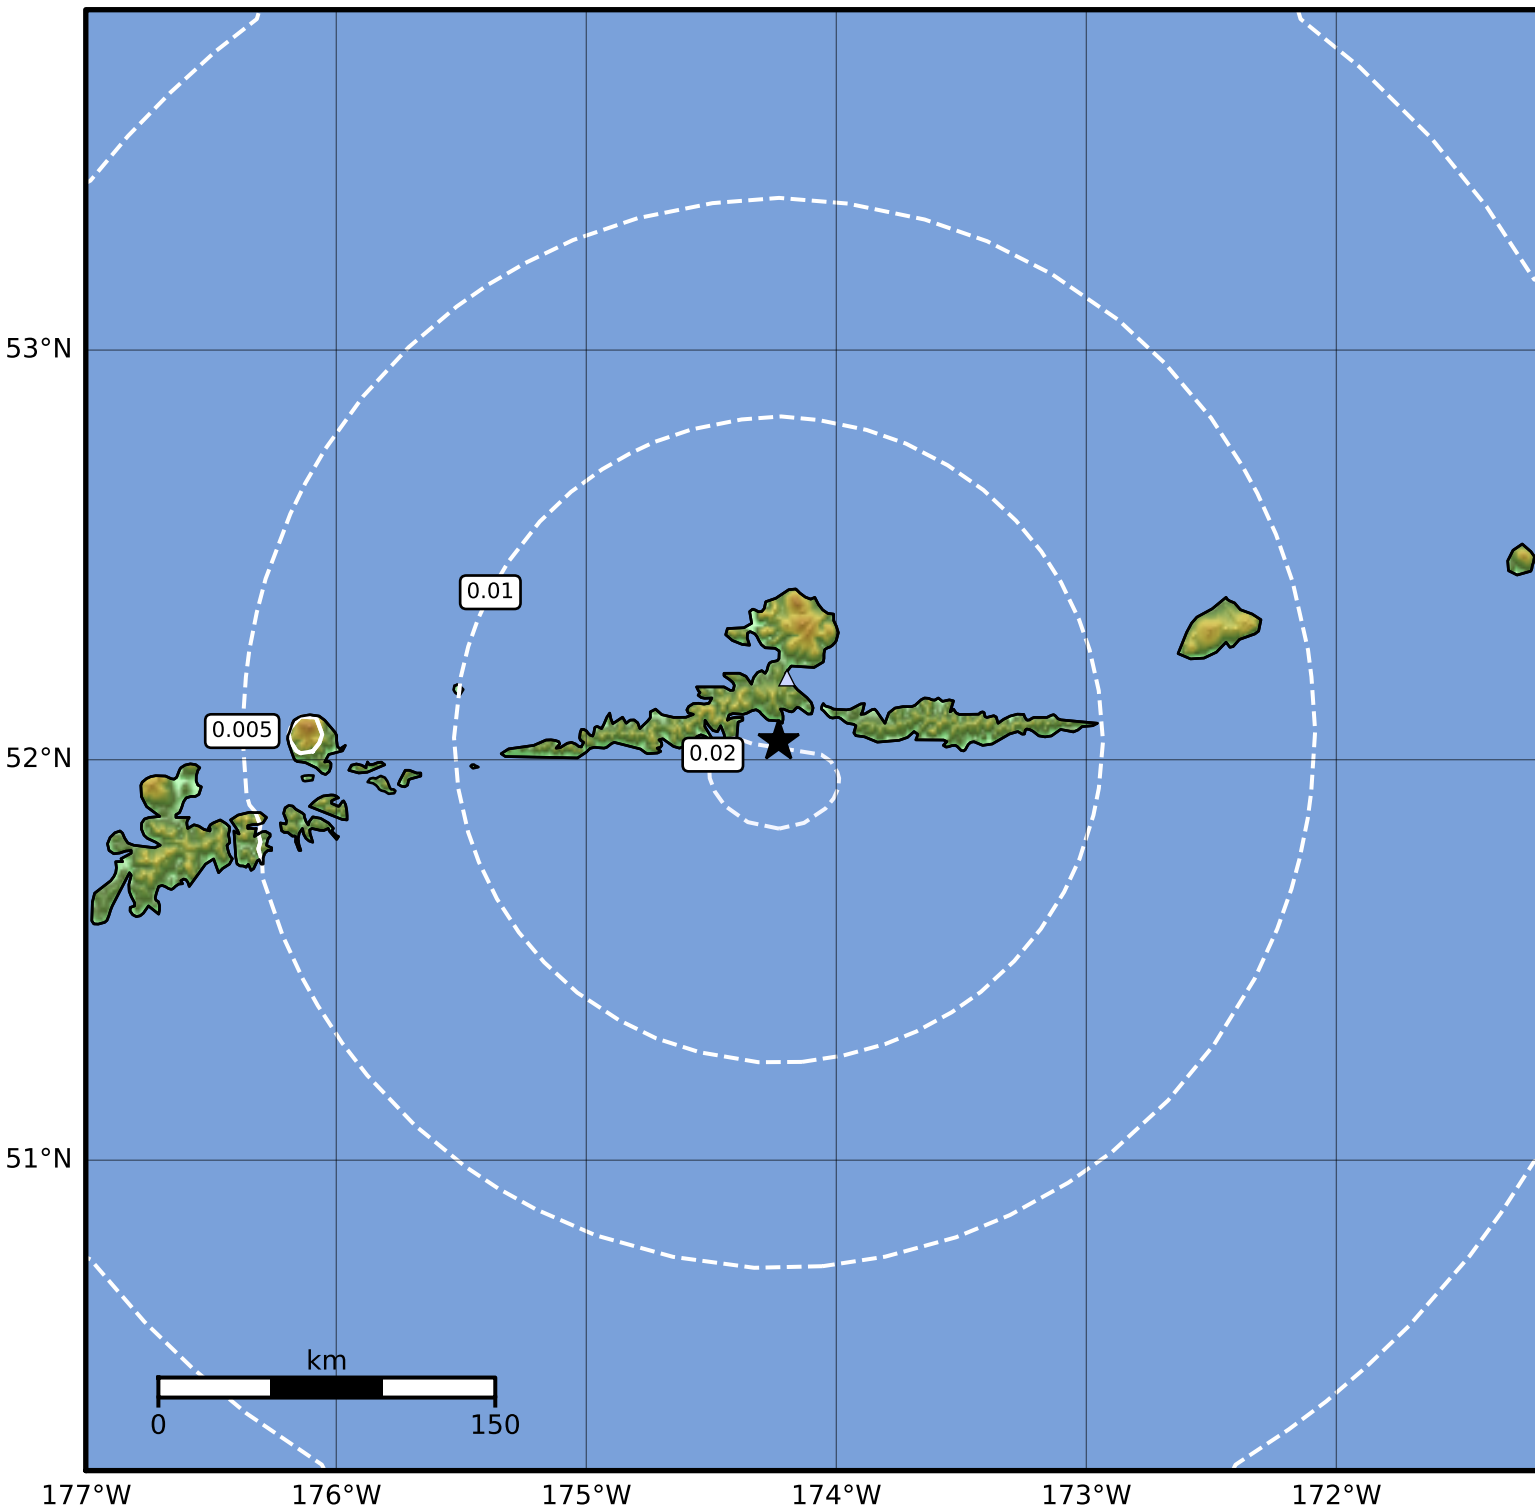

1.0 Second Peak Spectral Acceleration Map Alaska Earthquake Center
 ShakeMap: 16 km (10 miles) S of Atka
 Sep 18, 2023 07:03:12 UTC M3.8 N52.05 W174.23 Depth: 78.1km ID:ak023bzrgaft

SA(1.0) (%g)	0.1	0.2	0.5	1	2	5	10	20	50	100	200
--------------	-----	-----	-----	---	---	---	----	----	----	-----	-----

Scale based on Worden et al. (2012)

Version 2: Processed 2023-09-18T17:00:17Z

△ Seismic Instrument ○ Reported Intensity

★ Epicenter