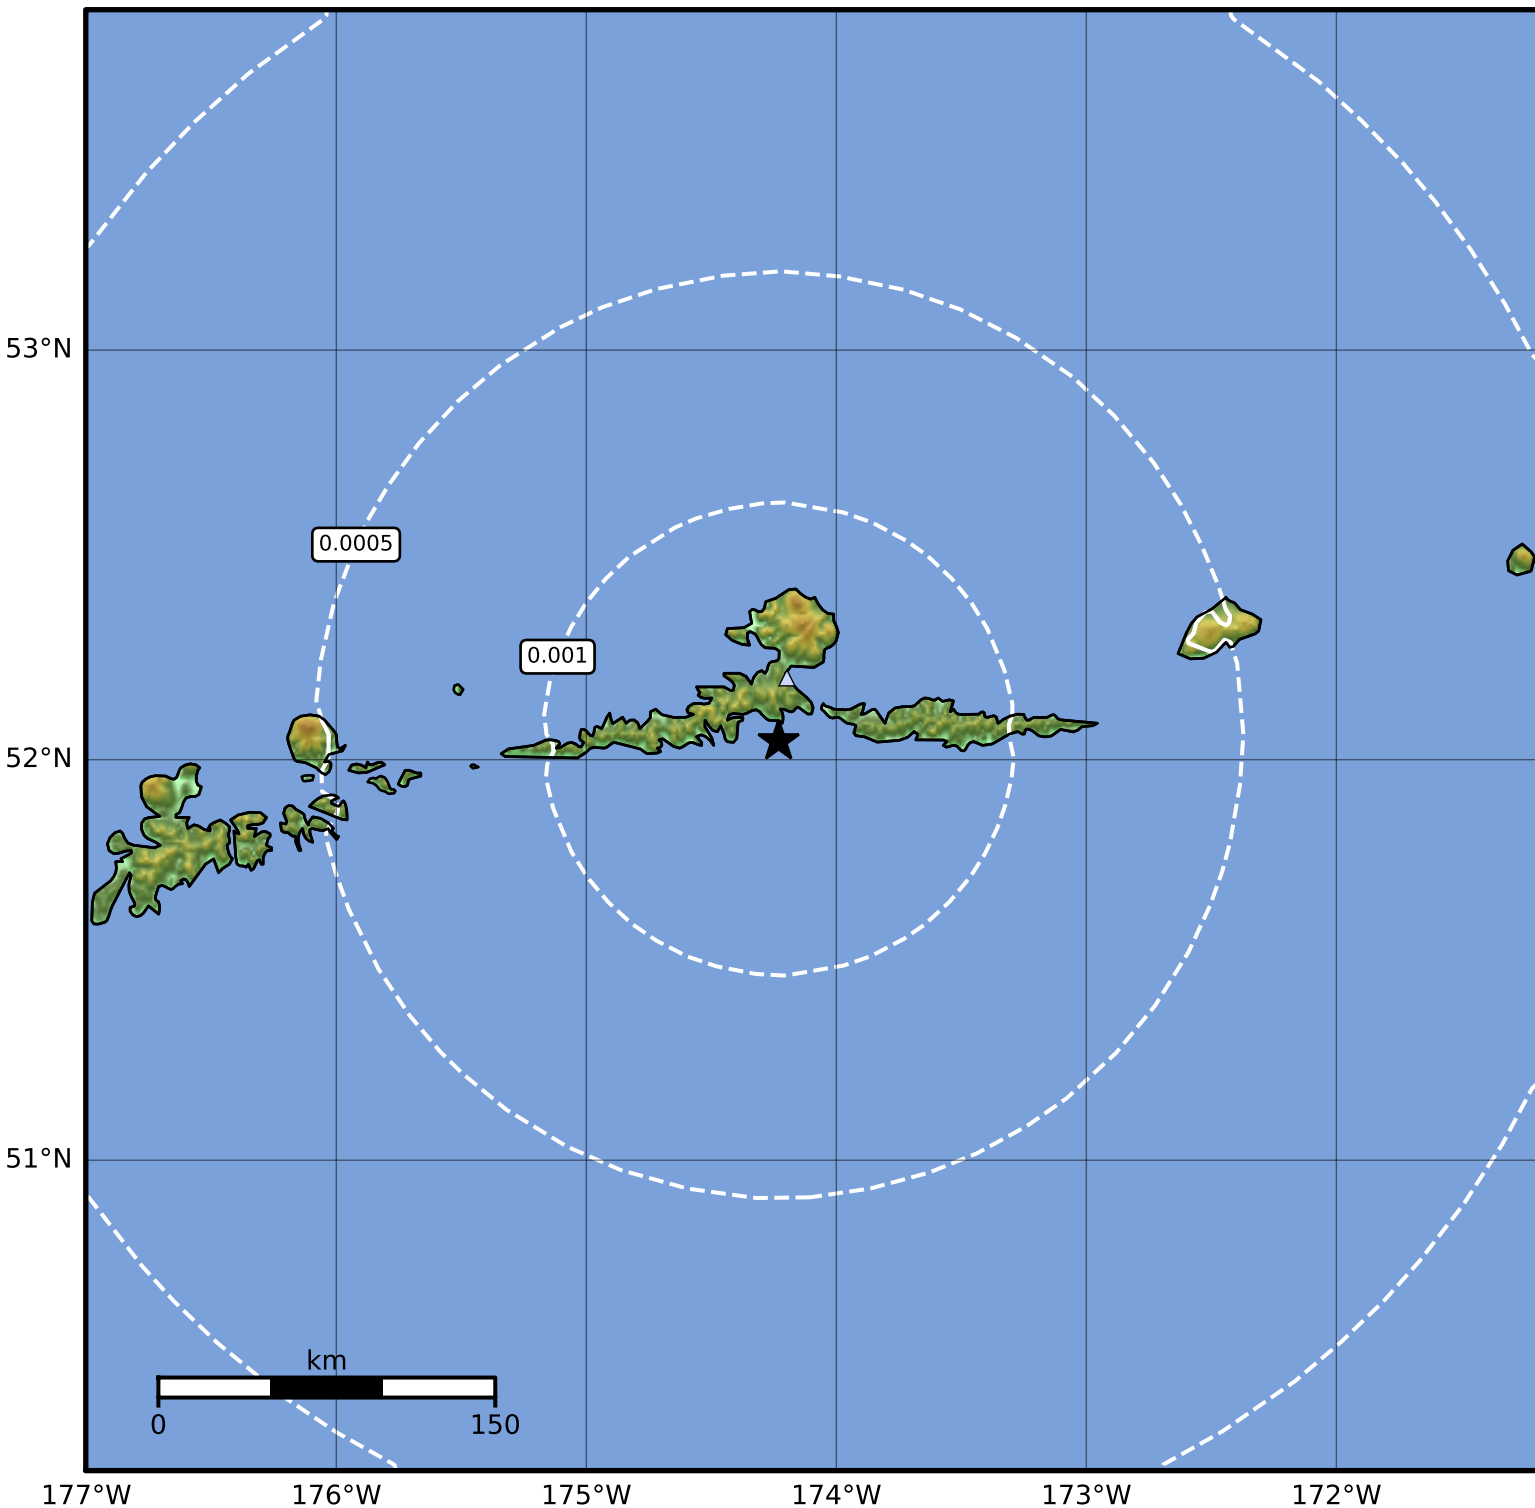

3.0 Second Peak Spectral Acceleration Map Alaska Earthquake Center
 ShakeMap: 16 km (10 miles) S of Atka
 Sep 18, 2023 07:03:12 UTC M3.8 N52.05 W174.23 Depth: 78.1km ID:ak023bzrgaft

Scale based on Worden et al. (2012)

Version 2: Processed 2023-09-18T17:00:17Z

△ Seismic Instrument ○ Reported Intensity

★ Epicenter