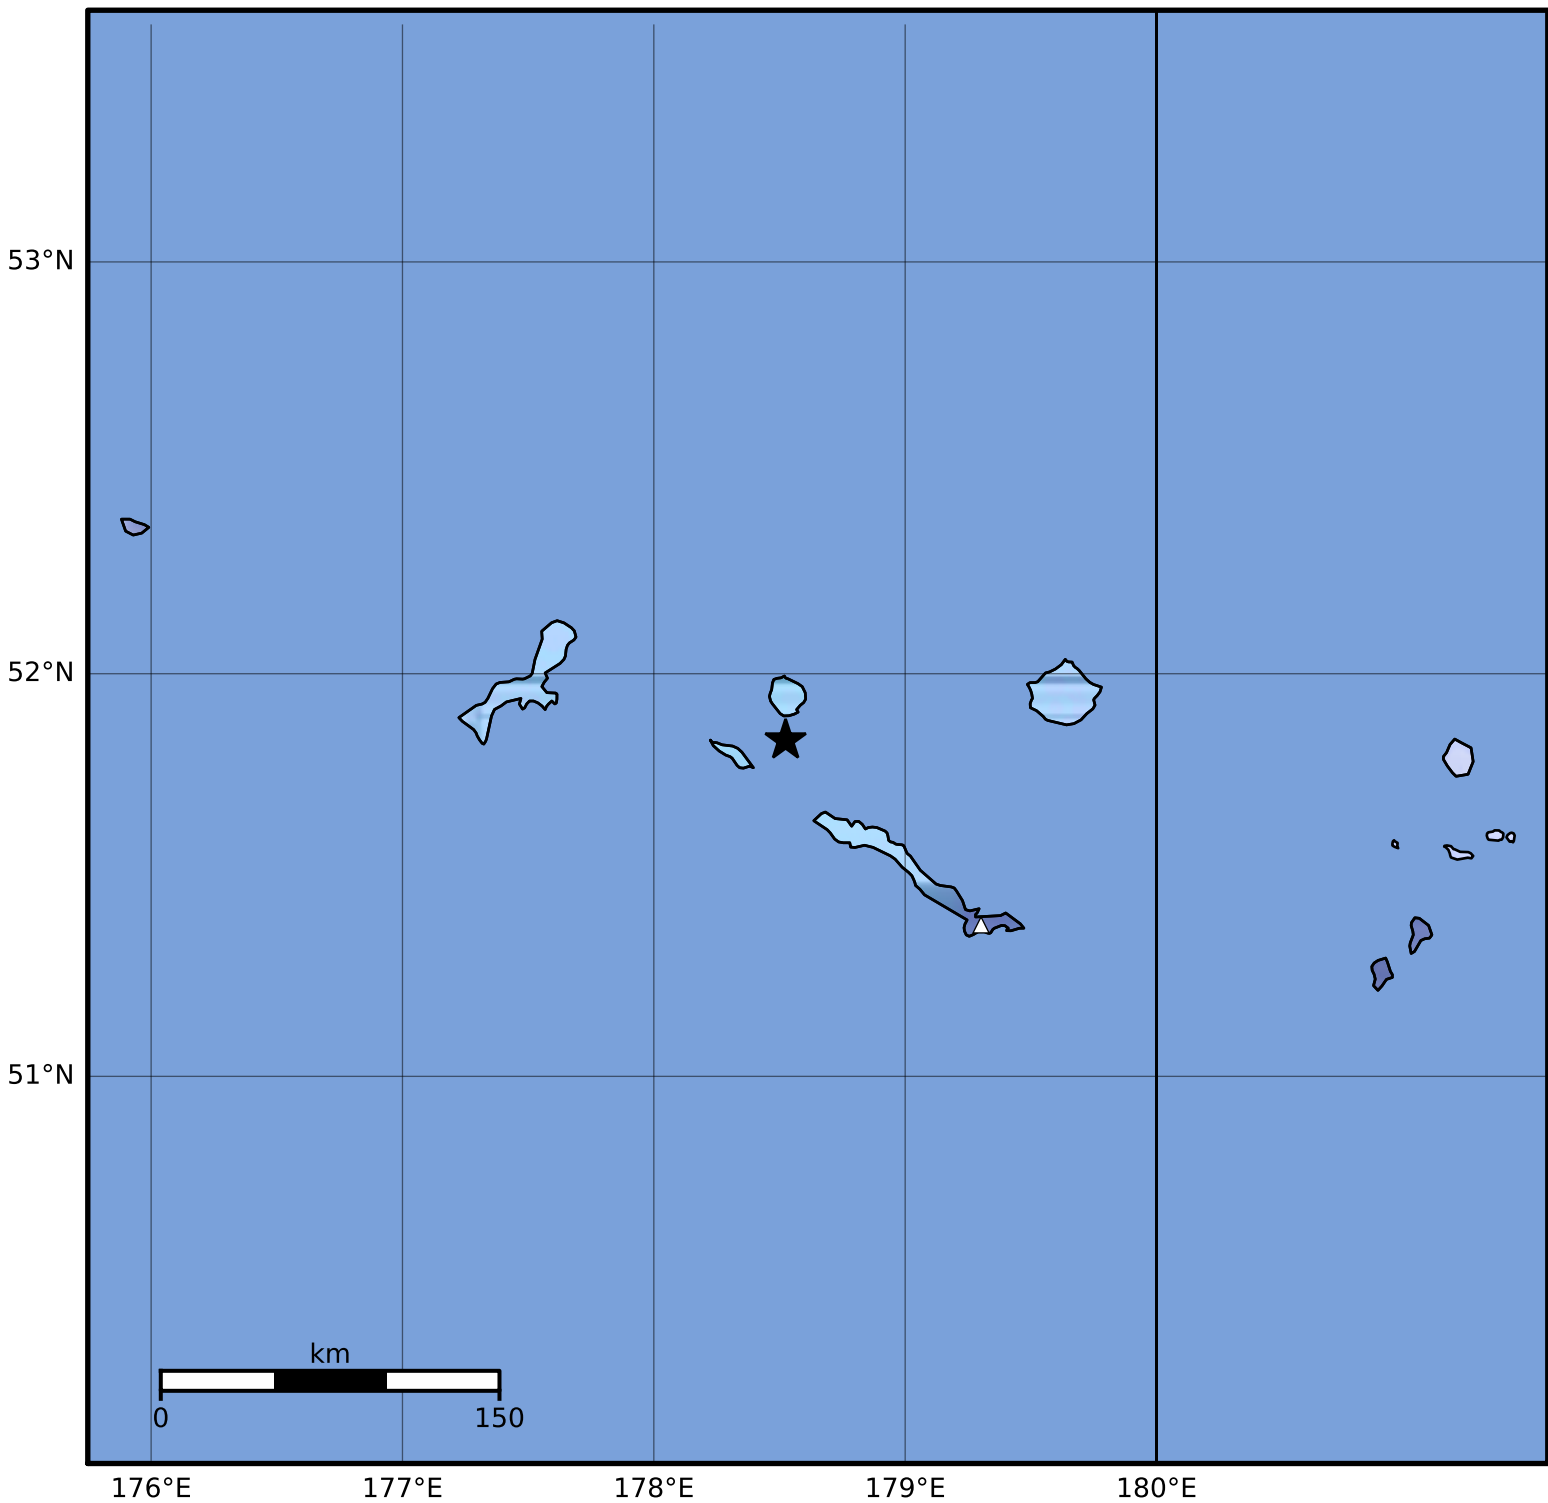

Macroseismic Intensity Map Alaska Earthquake Center
 ShakeMap: 47 km (29 miles) NW of Amchitka
 Sep 20, 2023 13:50:01 UTC M3.7 N51.84 E178.52 Depth: 116.2km ID:ak023c36dmp1

SHAKING	Not felt	Weak	Light	Moderate	Strong	Very strong	Severe	Violent	Extreme
DAMAGE	None	None	None	Very light	Light	Moderate	Moderate/heavy	Heavy	Very heavy
PGA(%g)	<0.0464	0.297	2.76	6.2	11.5	21.5	40.1	74.7	>139
PGV(cm/s)	<0.0215	0.135	1.41	4.65	9.64	20	41.4	85.8	>178
INTENSITY	I	II-III	IV	V	VI	VII	VIII	IX	X+

Scale based on Worden et al. (2012)

Version 2: Processed 2023-09-20T18:42:13Z

△ Seismic Instrument ○ Reported Intensity

★ Epicenter