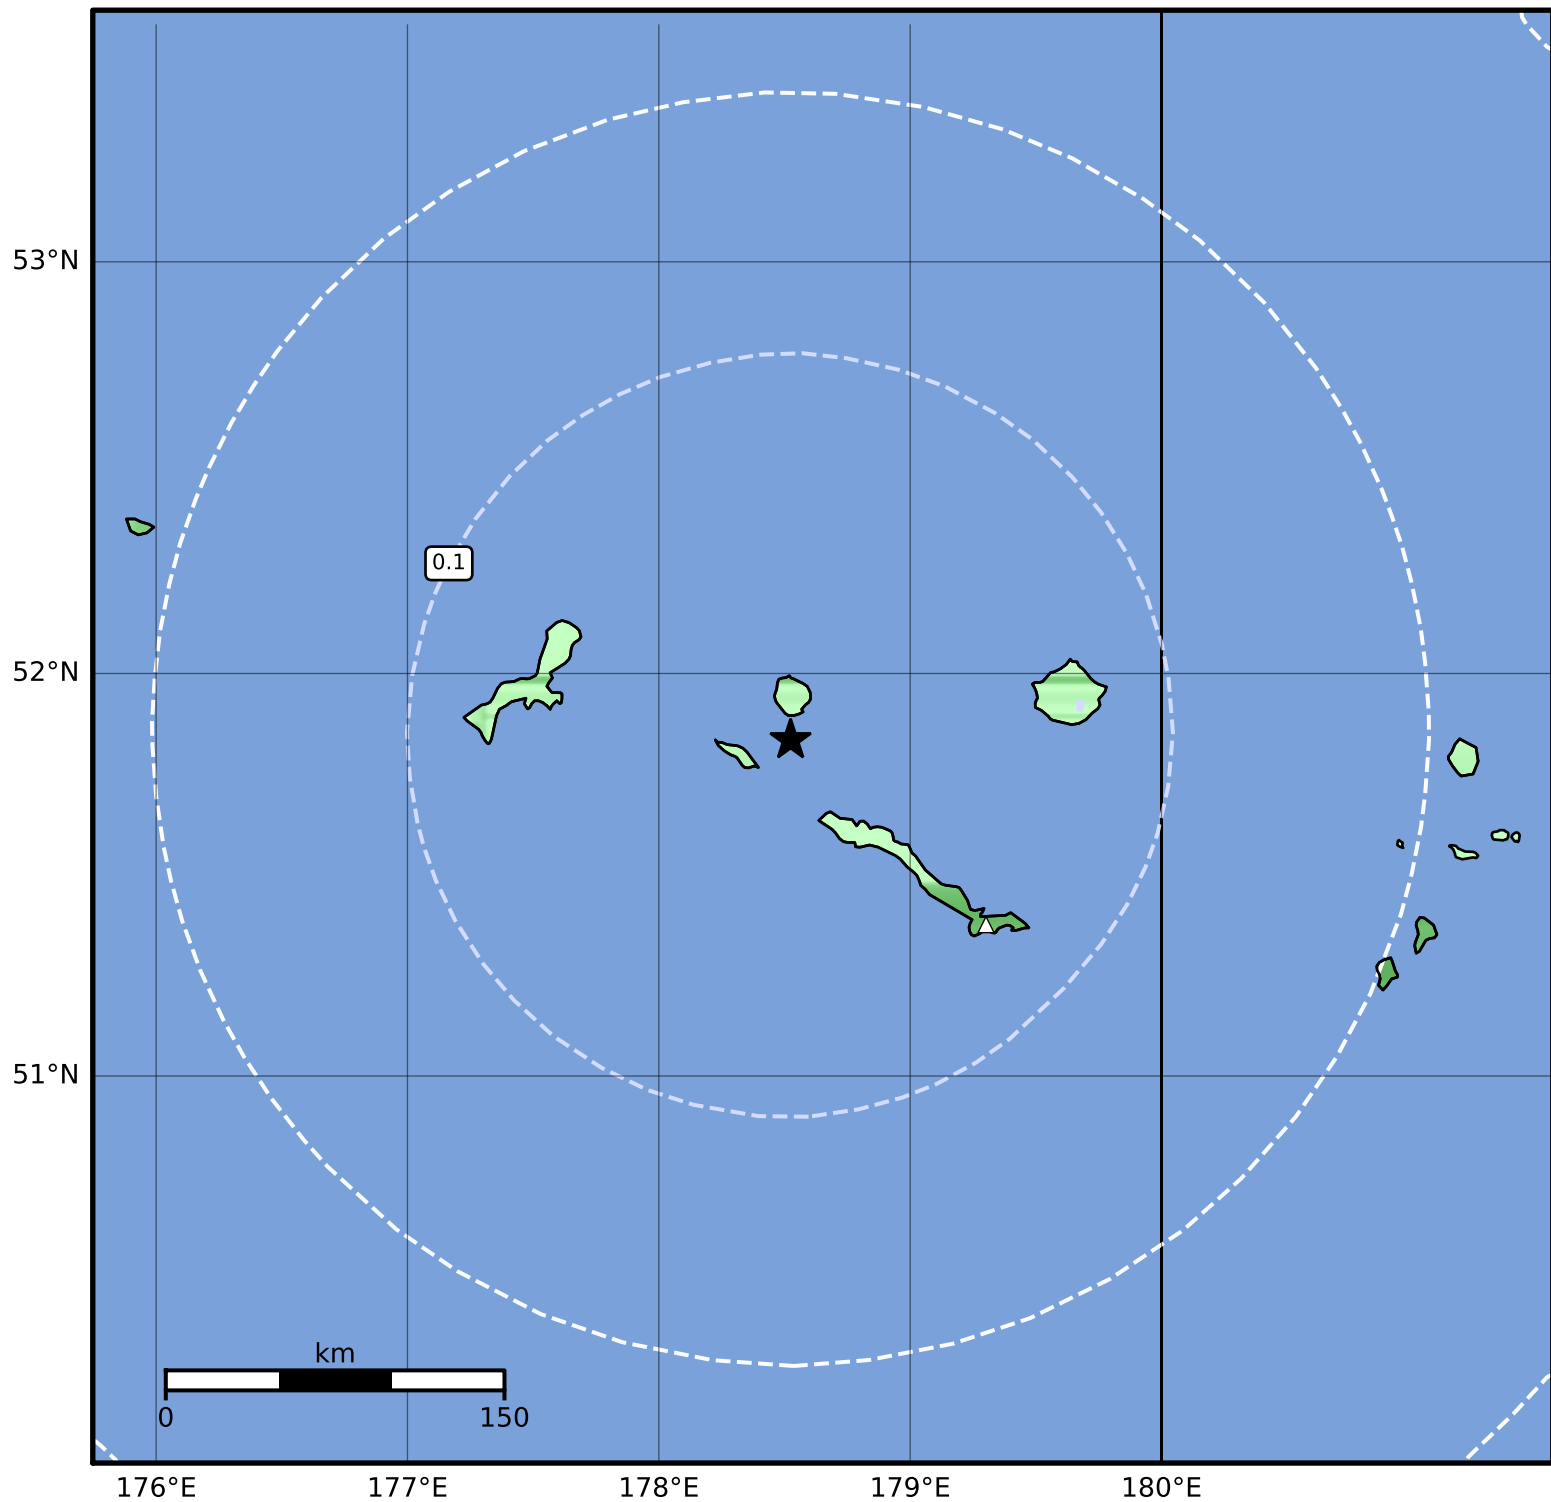

Peak Ground Acceleration Map Alaska Earthquake Center  
ShakeMap: 47 km (29 miles) NW of Amchitka  
Sep 20, 2023 13:50:01 UTC M3.7 N51.84 E178.52 Depth: 116.2km ID:ak023c36dmp1

PGA (%g)	0.1	0.2	0.5	1	2	5	10	20	50	100	200
----------	-----	-----	-----	---	---	---	----	----	----	-----	-----

Scale based on Worden et al. (2012)

Version 2: Processed 2023-09-20T18:42:13Z

△ Seismic Instrument ○ Reported Intensity

★ Epicenter