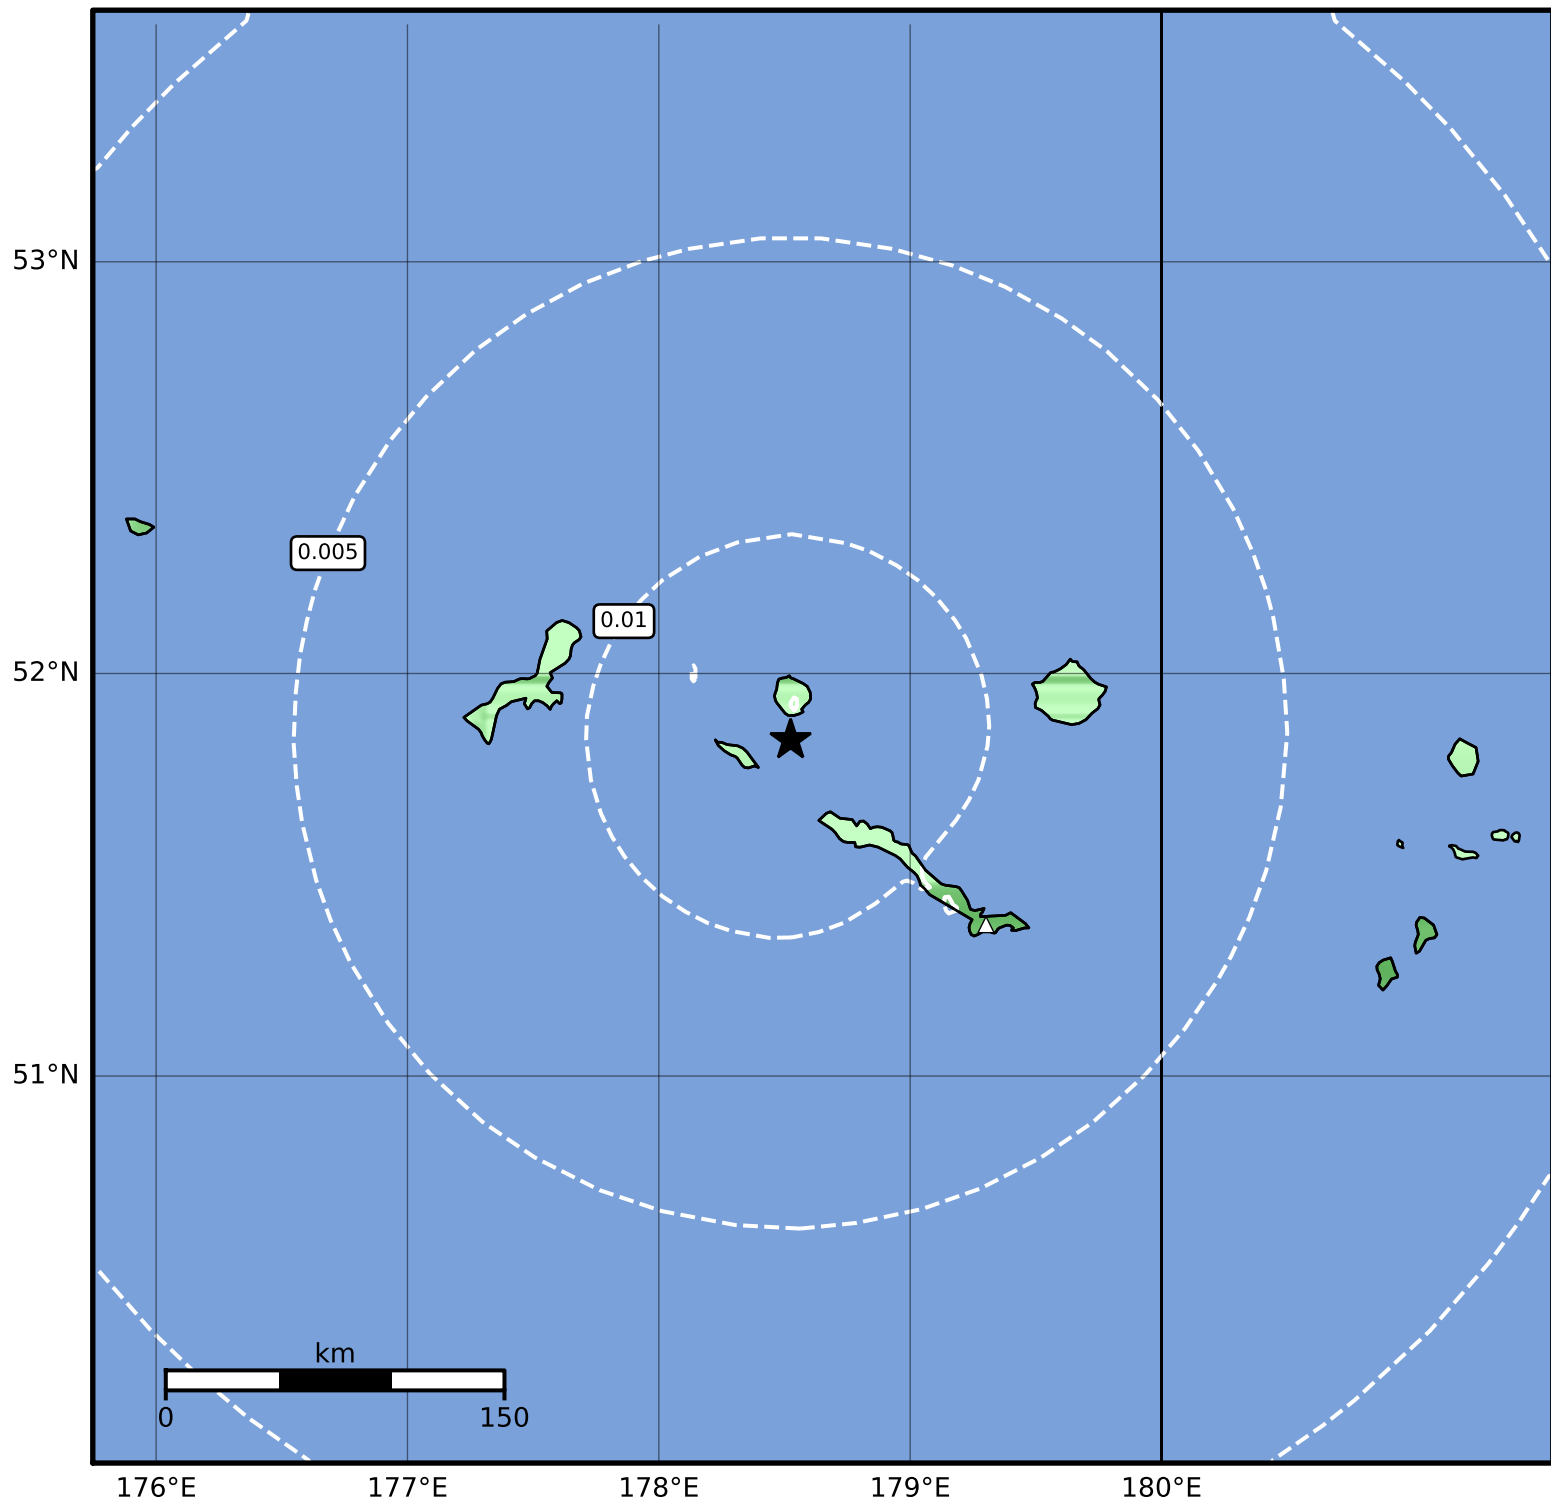

Peak Ground Velocity Map Alaska Earthquake Center
ShakeMap: 47 km (29 miles) NW of Amchitka
Sep 20, 2023 13:50:01 UTC M3.7 N51.84 E178.52 Depth: 116.2km ID:ak023c36dmp1

PGV (cm/s)	0.1	0.2	0.5	1	2	5	10	20	50	100	200
------------	-----	-----	-----	---	---	---	----	----	----	-----	-----

Scale based on Worden et al. (2012)

Version 2: Processed 2023-09-20T18:42:13Z

△ Seismic Instrument ○ Reported Intensity

★ Epicenter