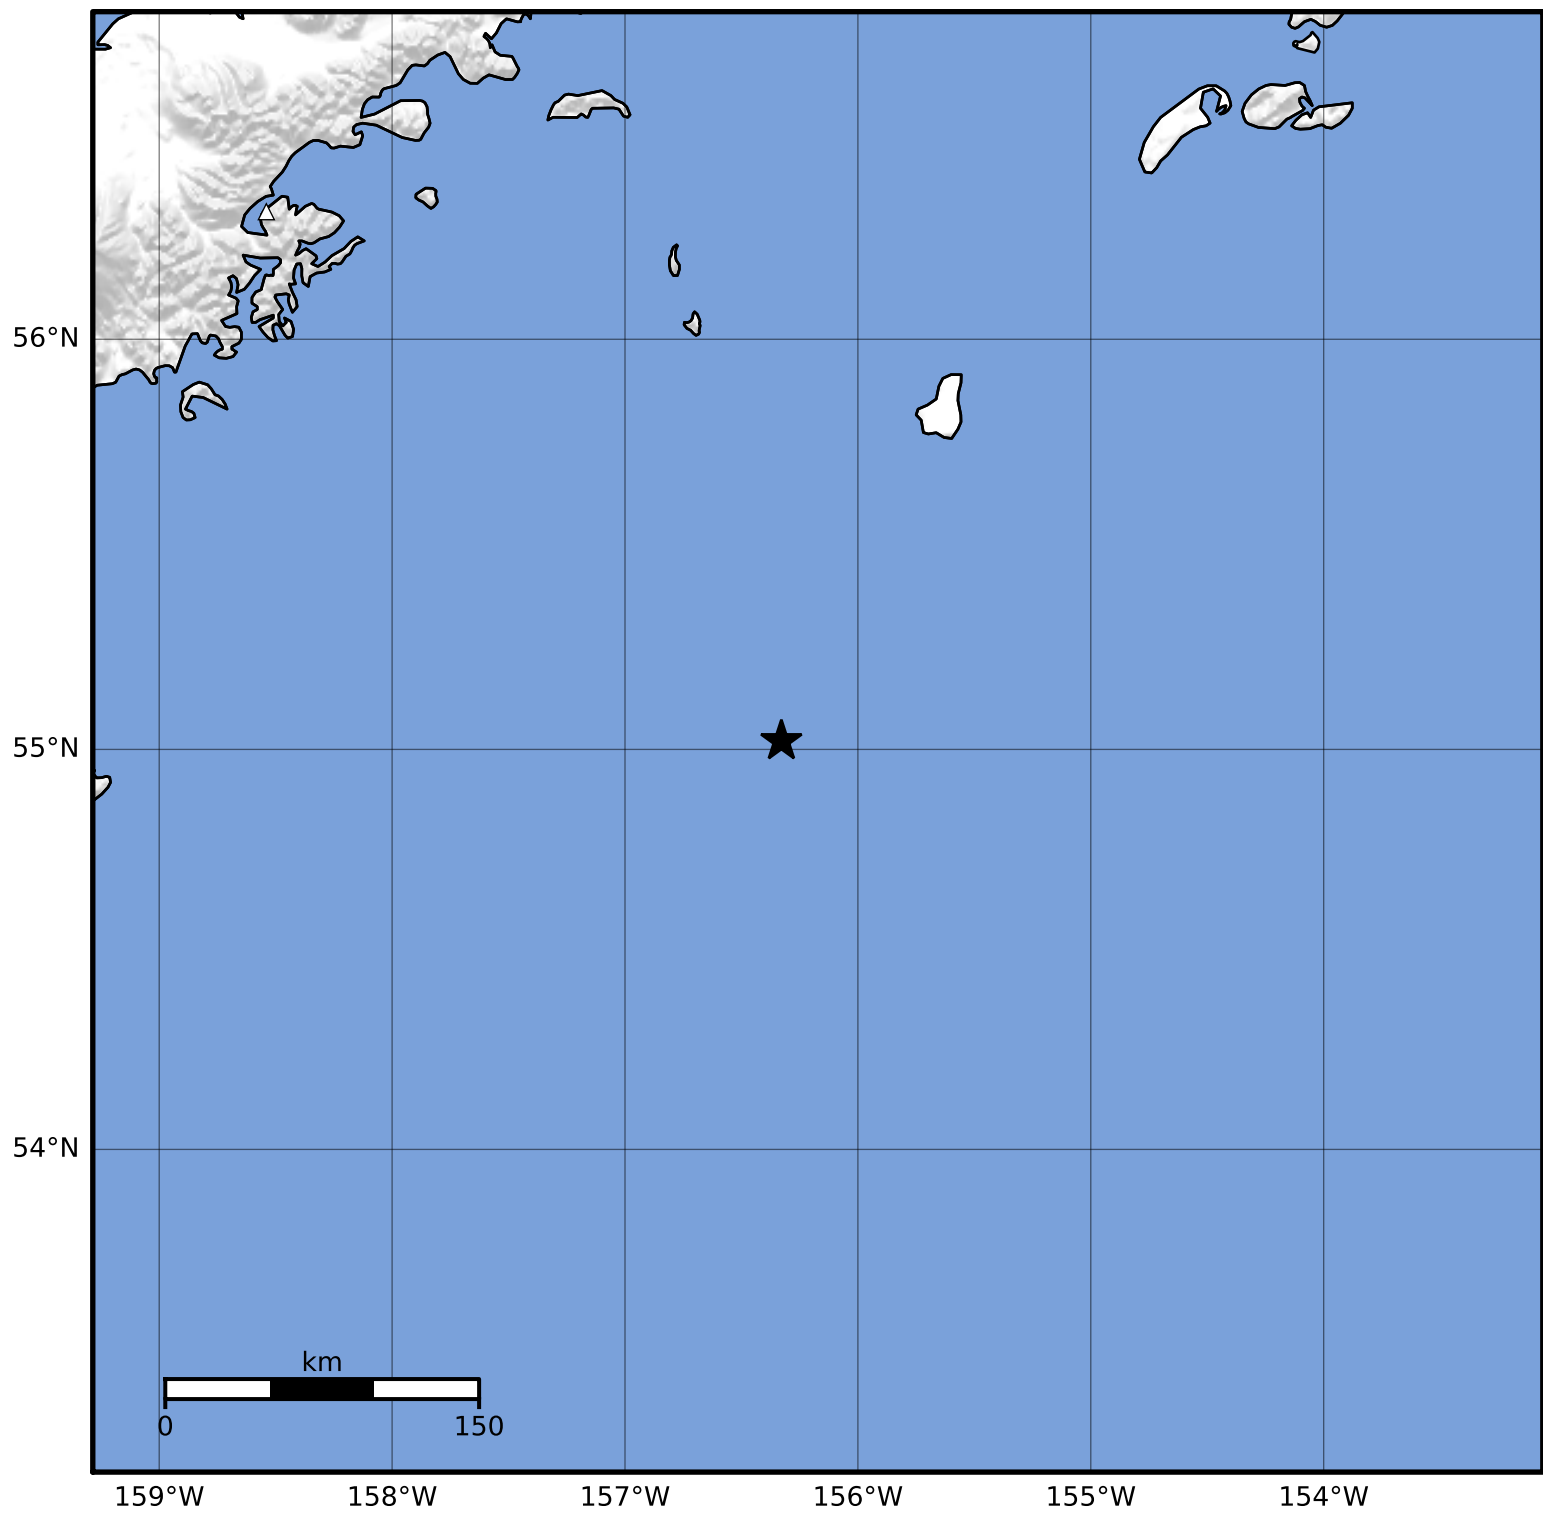

Macroseismic Intensity Map Alaska Earthquake Center  
 ShakeMap: 192 km (119 miles) SE of Chignik  
 Sep 22, 2023 06:34:21 UTC M3.6 N55.02 W156.33 Depth: 4.8km ID:ak023c6d6wh3

SHAKING	Not felt	Weak	Light	Moderate	Strong	Very strong	Severe	Violent	Extreme
DAMAGE	None	None	None	Very light	Light	Moderate	Moderate/heavy	Heavy	Very heavy
PGA(%g)	<0.0464	0.297	2.76	6.2	11.5	21.5	40.1	74.7	>139
PGV(cm/s)	<0.0215	0.135	1.41	4.65	9.64	20	41.4	85.8	>178
INTENSITY	<b>I</b>	<b>II-III</b>	<b>IV</b>	<b>V</b>	<b>VI</b>	<b>VII</b>	<b>VIII</b>	<b>IX</b>	<b>X+</b>

Scale based on Worden et al. (2012)

Version 2: Processed 2023-09-22T08:29:06Z

△ Seismic Instrument ○ Reported Intensity

★ Epicenter