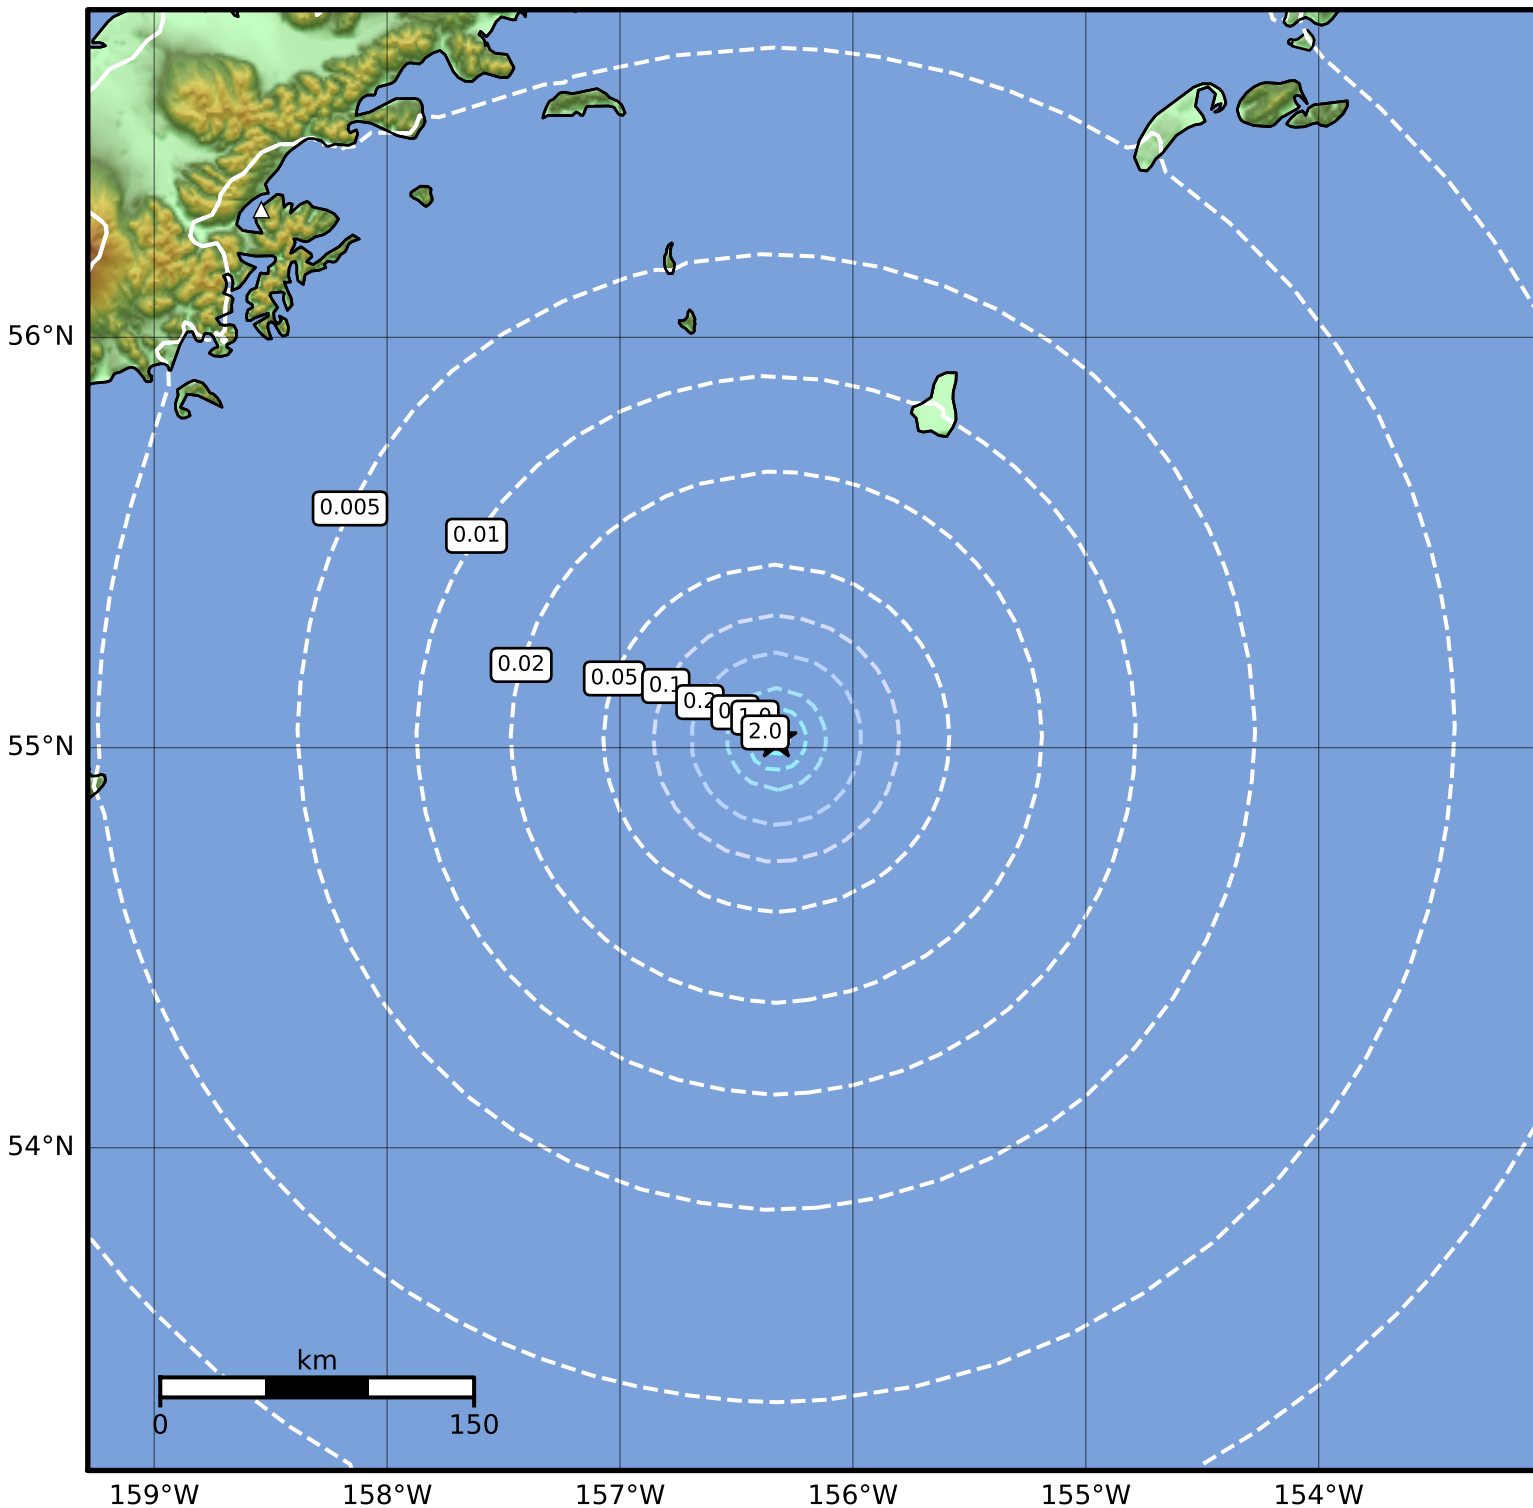

Peak Ground Acceleration Map Alaska Earthquake Center
 ShakeMap: 192 km (119 miles) SE of Chignik
 Sep 22, 2023 06:34:21 UTC M3.6 N55.02 W156.33 Depth: 4.8km ID:ak023c6d6wh3

PGA (%g)	0.1	0.2	0.5	1	2	5	10	20	50	100	200
----------	-----	-----	-----	---	---	---	----	----	----	-----	-----

Scale based on Worden et al. (2012)

Version 2: Processed 2023-09-22T08:29:06Z

△ Seismic Instrument ○ Reported Intensity

★ Epicenter