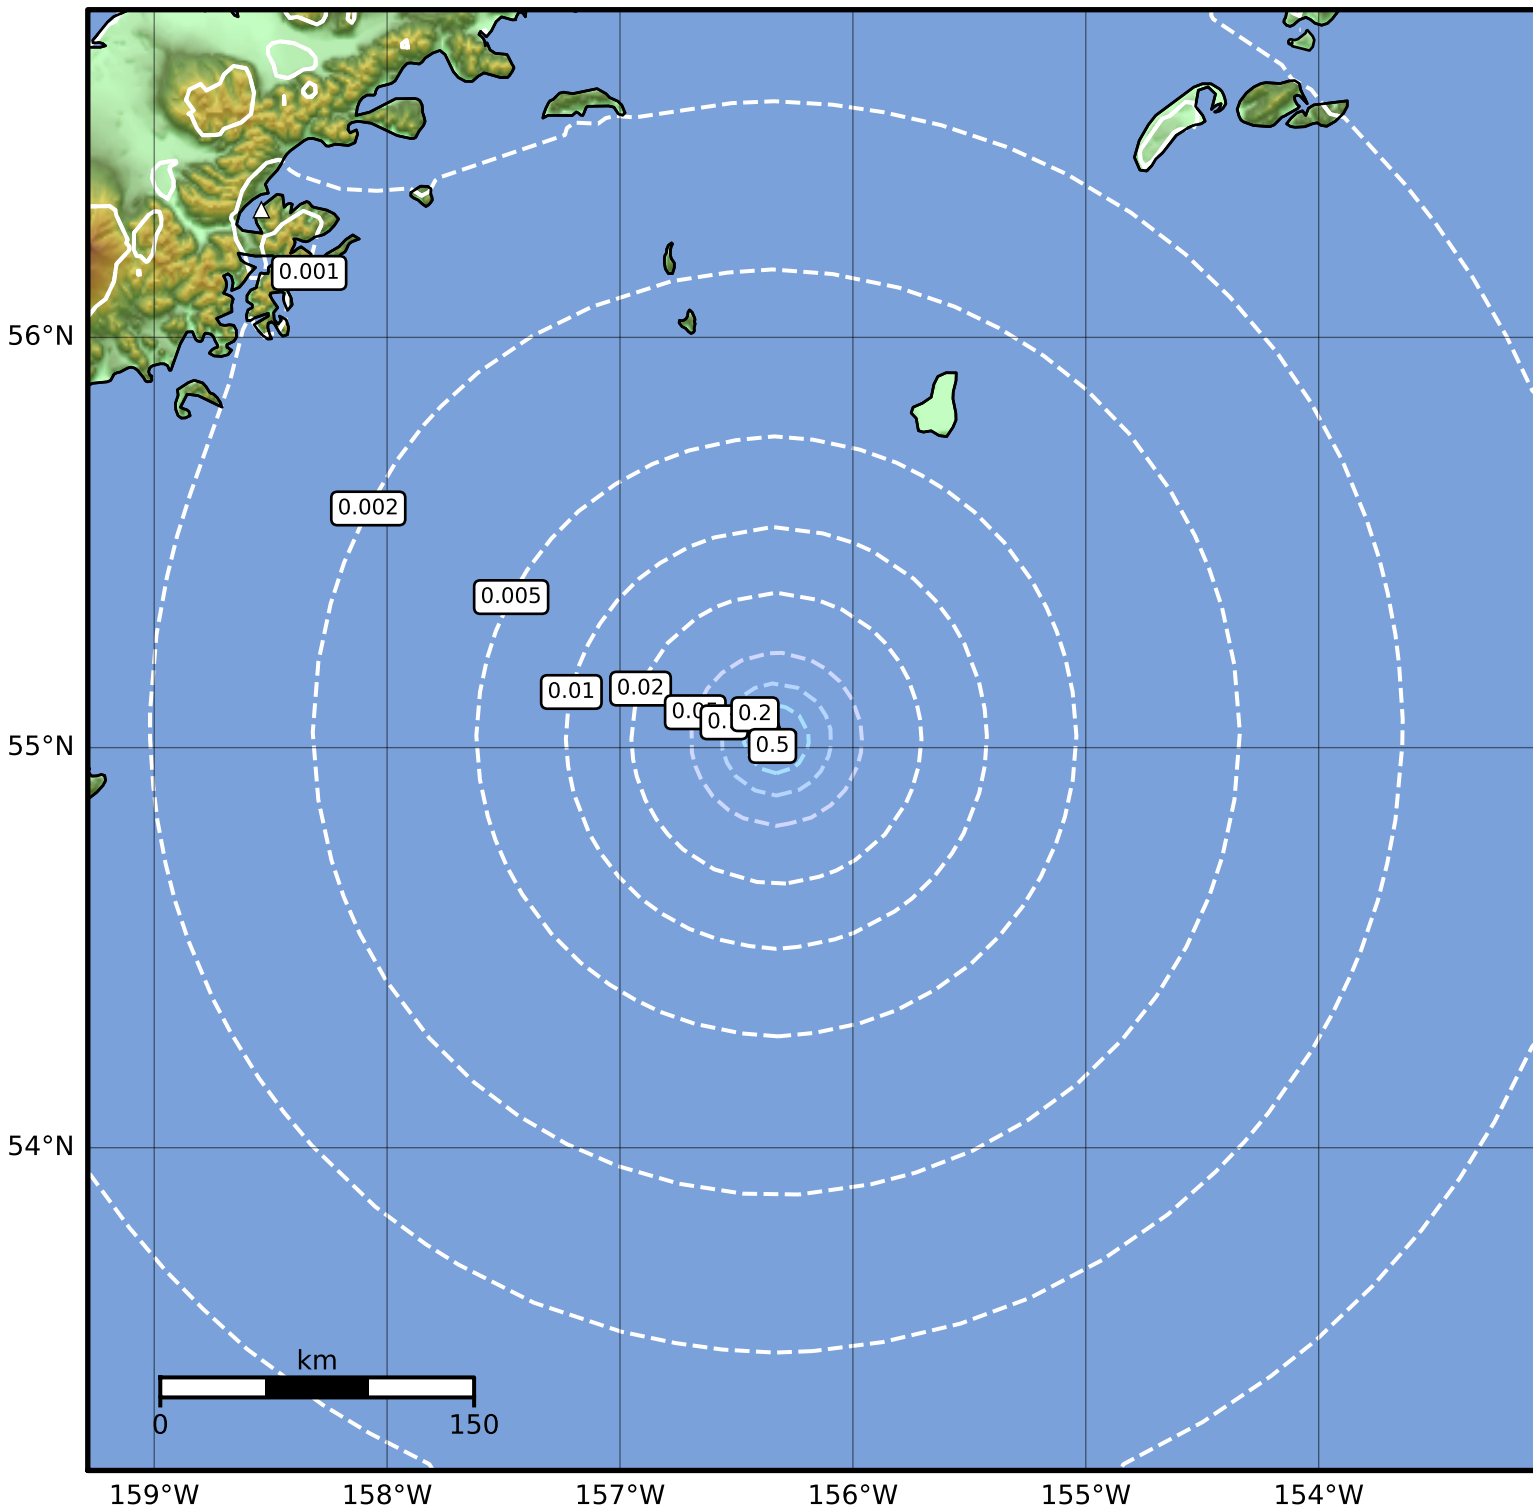

Peak Ground Velocity Map Alaska Earthquake Center
 ShakeMap: 192 km (119 miles) SE of Chignik
 Sep 22, 2023 06:34:21 UTC M3.6 N55.02 W156.33 Depth: 4.8km ID:ak023c6d6wh3

PGV (cm/s)	0.1	0.2	0.5	1	2	5	10	20	50	100	200
------------	-----	-----	-----	---	---	---	----	----	----	-----	-----

Scale based on Worden et al. (2012)

Version 2: Processed 2023-09-22T08:29:06Z

△ Seismic Instrument ○ Reported Intensity

★ Epicenter