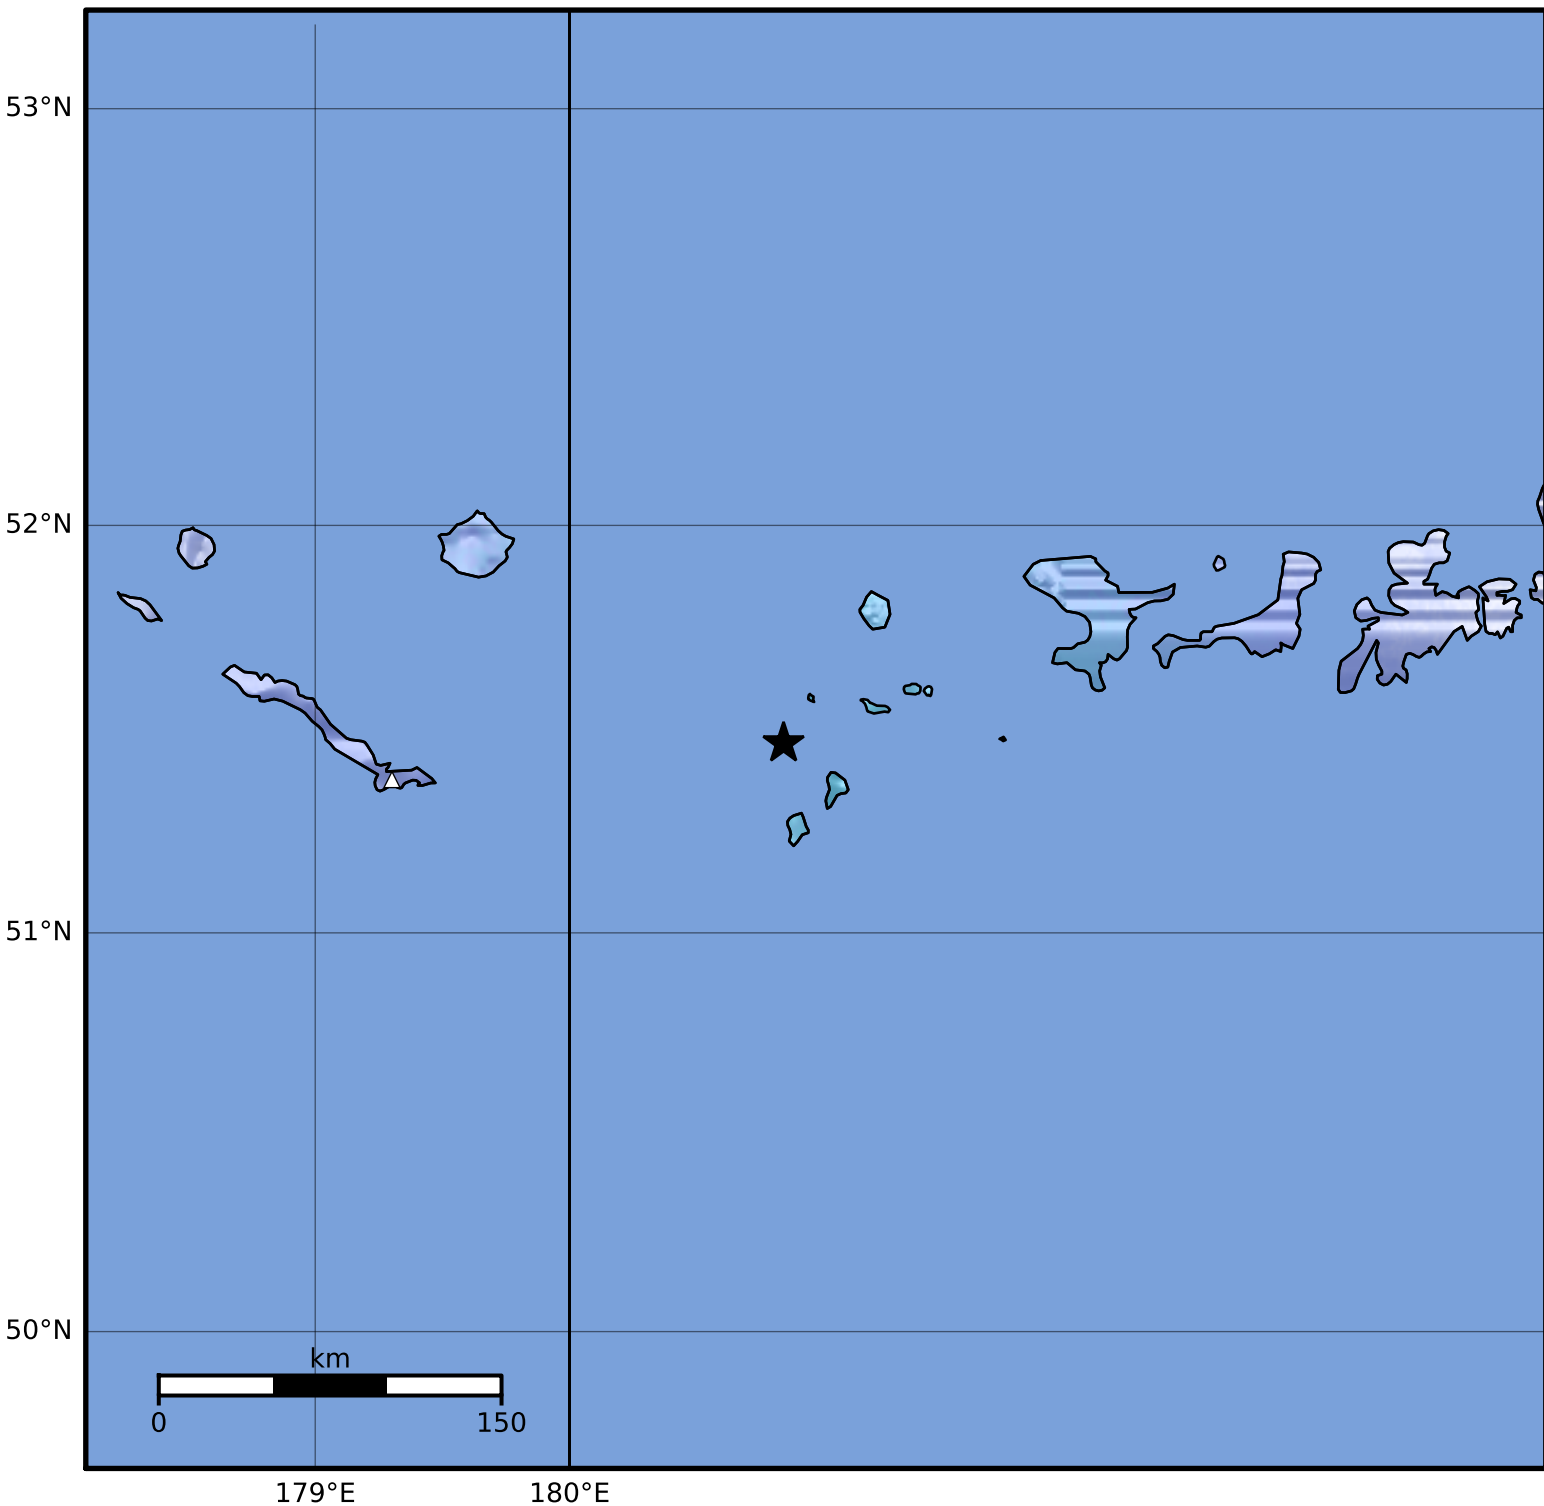

Macroseismic Intensity Map Alaska Earthquake Center  
 ShakeMap: 128 km (80 miles) E of Amchitka  
 Sep 22, 2023 20:06:30 UTC M3.8 N51.47 W179.16 Depth: 64.6km ID:ak023c6lczmt

SHAKING	Not felt	Weak	Light	Moderate	Strong	Very strong	Severe	Violent	Extreme
DAMAGE	None	None	None	Very light	Light	Moderate	Moderate/heavy	Heavy	Very heavy
PGA(%g)	<0.0464	0.297	2.76	6.2	11.5	21.5	40.1	74.7	>139
PGV(cm/s)	<0.0215	0.135	1.41	4.65	9.64	20	41.4	85.8	>178
INTENSITY	<b>I</b>	<b>II-III</b>	<b>IV</b>	<b>V</b>	<b>VI</b>	<b>VII</b>	<b>VIII</b>	<b>IX</b>	<b>X+</b>

Scale based on Worden et al. (2012)

Version 2: Processed 2023-09-22T23:12:19Z

△ Seismic Instrument ○ Reported Intensity

★ Epicenter