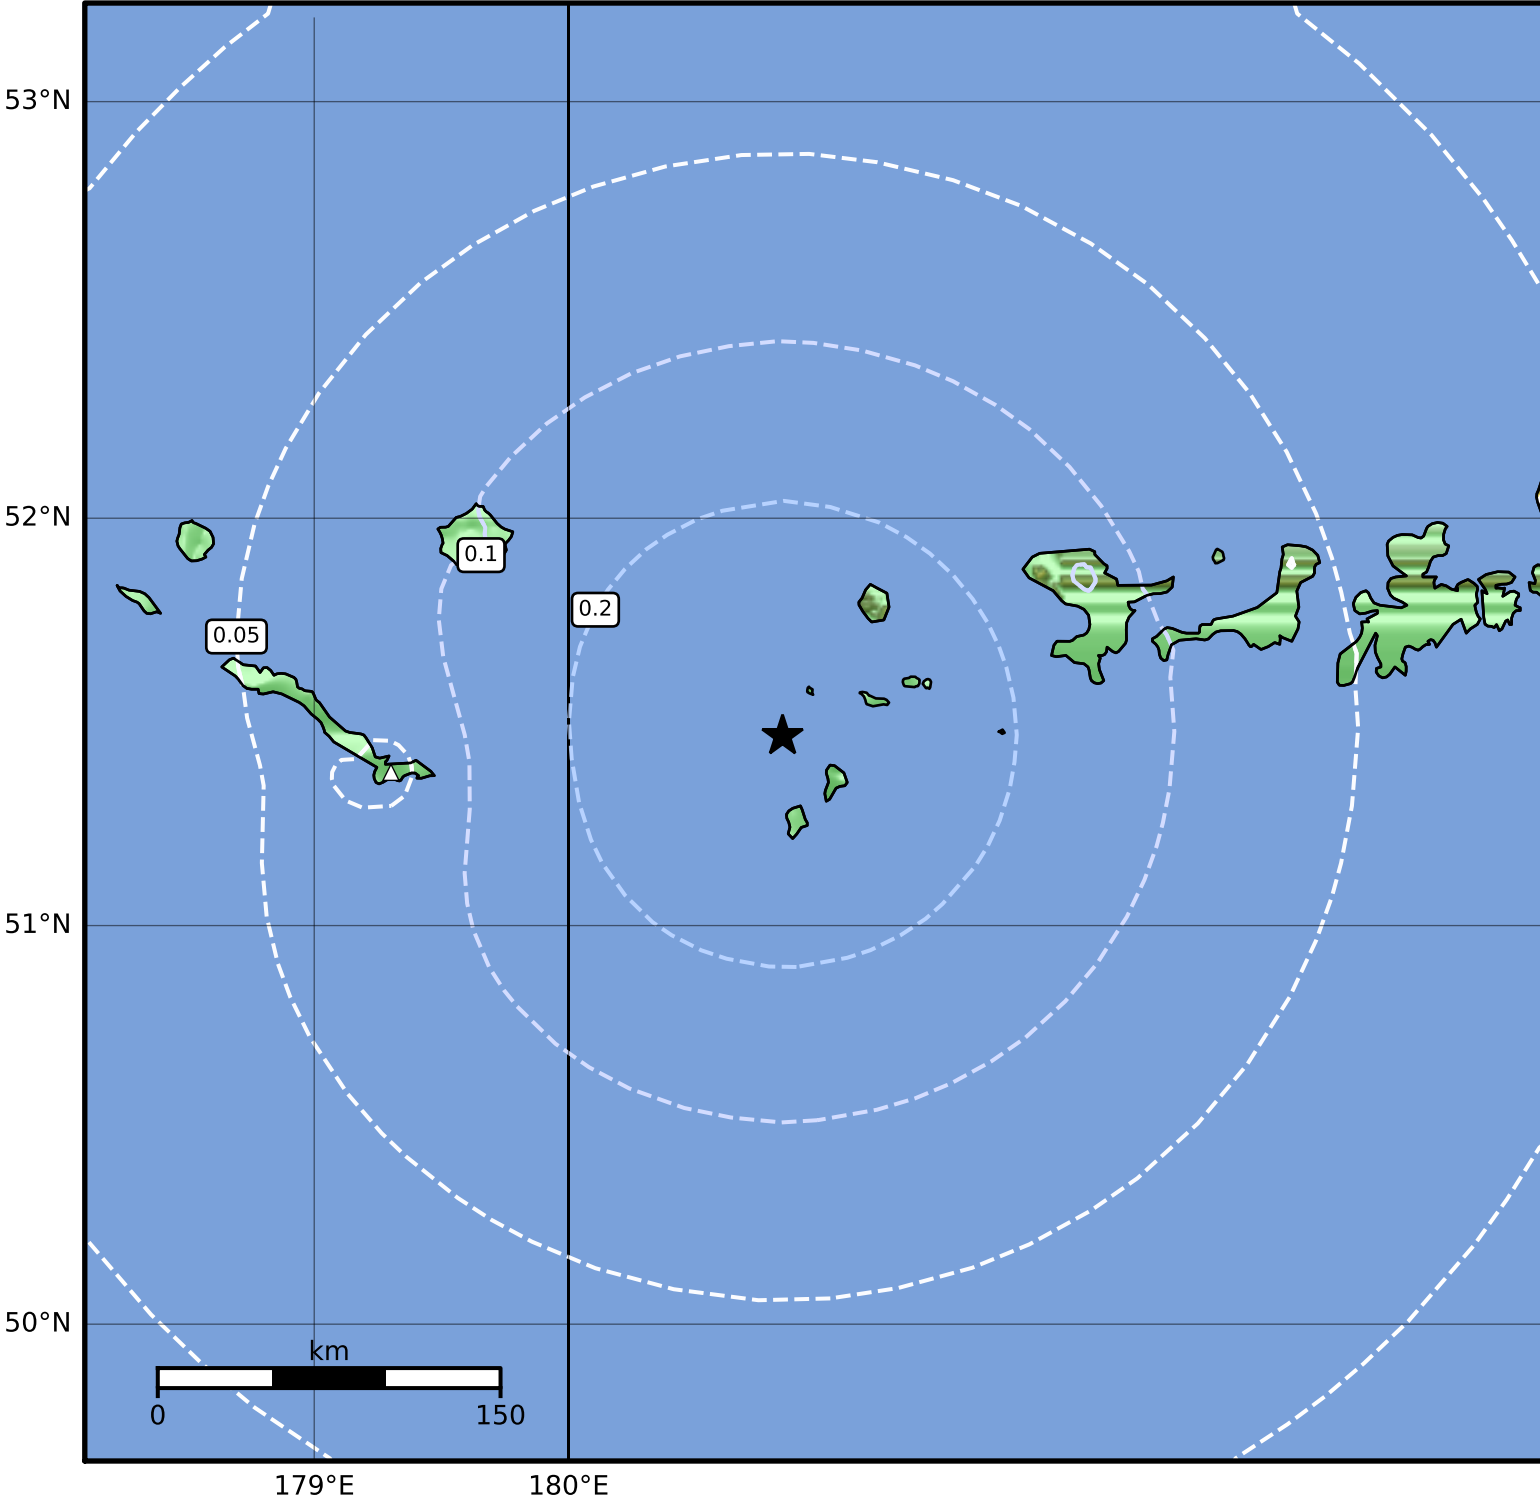

Peak Ground Acceleration Map Alaska Earthquake Center
 ShakeMap: 128 km (80 miles) E of Amchitka
 Sep 22, 2023 20:06:30 UTC M3.8 N51.47 W179.16 Depth: 64.6km ID:ak023c6lczmt

PGA (%g)	0.1	0.2	0.5	1	2	5	10	20	50	100	200
----------	-----	-----	-----	---	---	---	----	----	----	-----	-----

Scale based on Worden et al. (2012)

Version 2: Processed 2023-09-22T23:12:19Z

△ Seismic Instrument ○ Reported Intensity ★ Epicenter