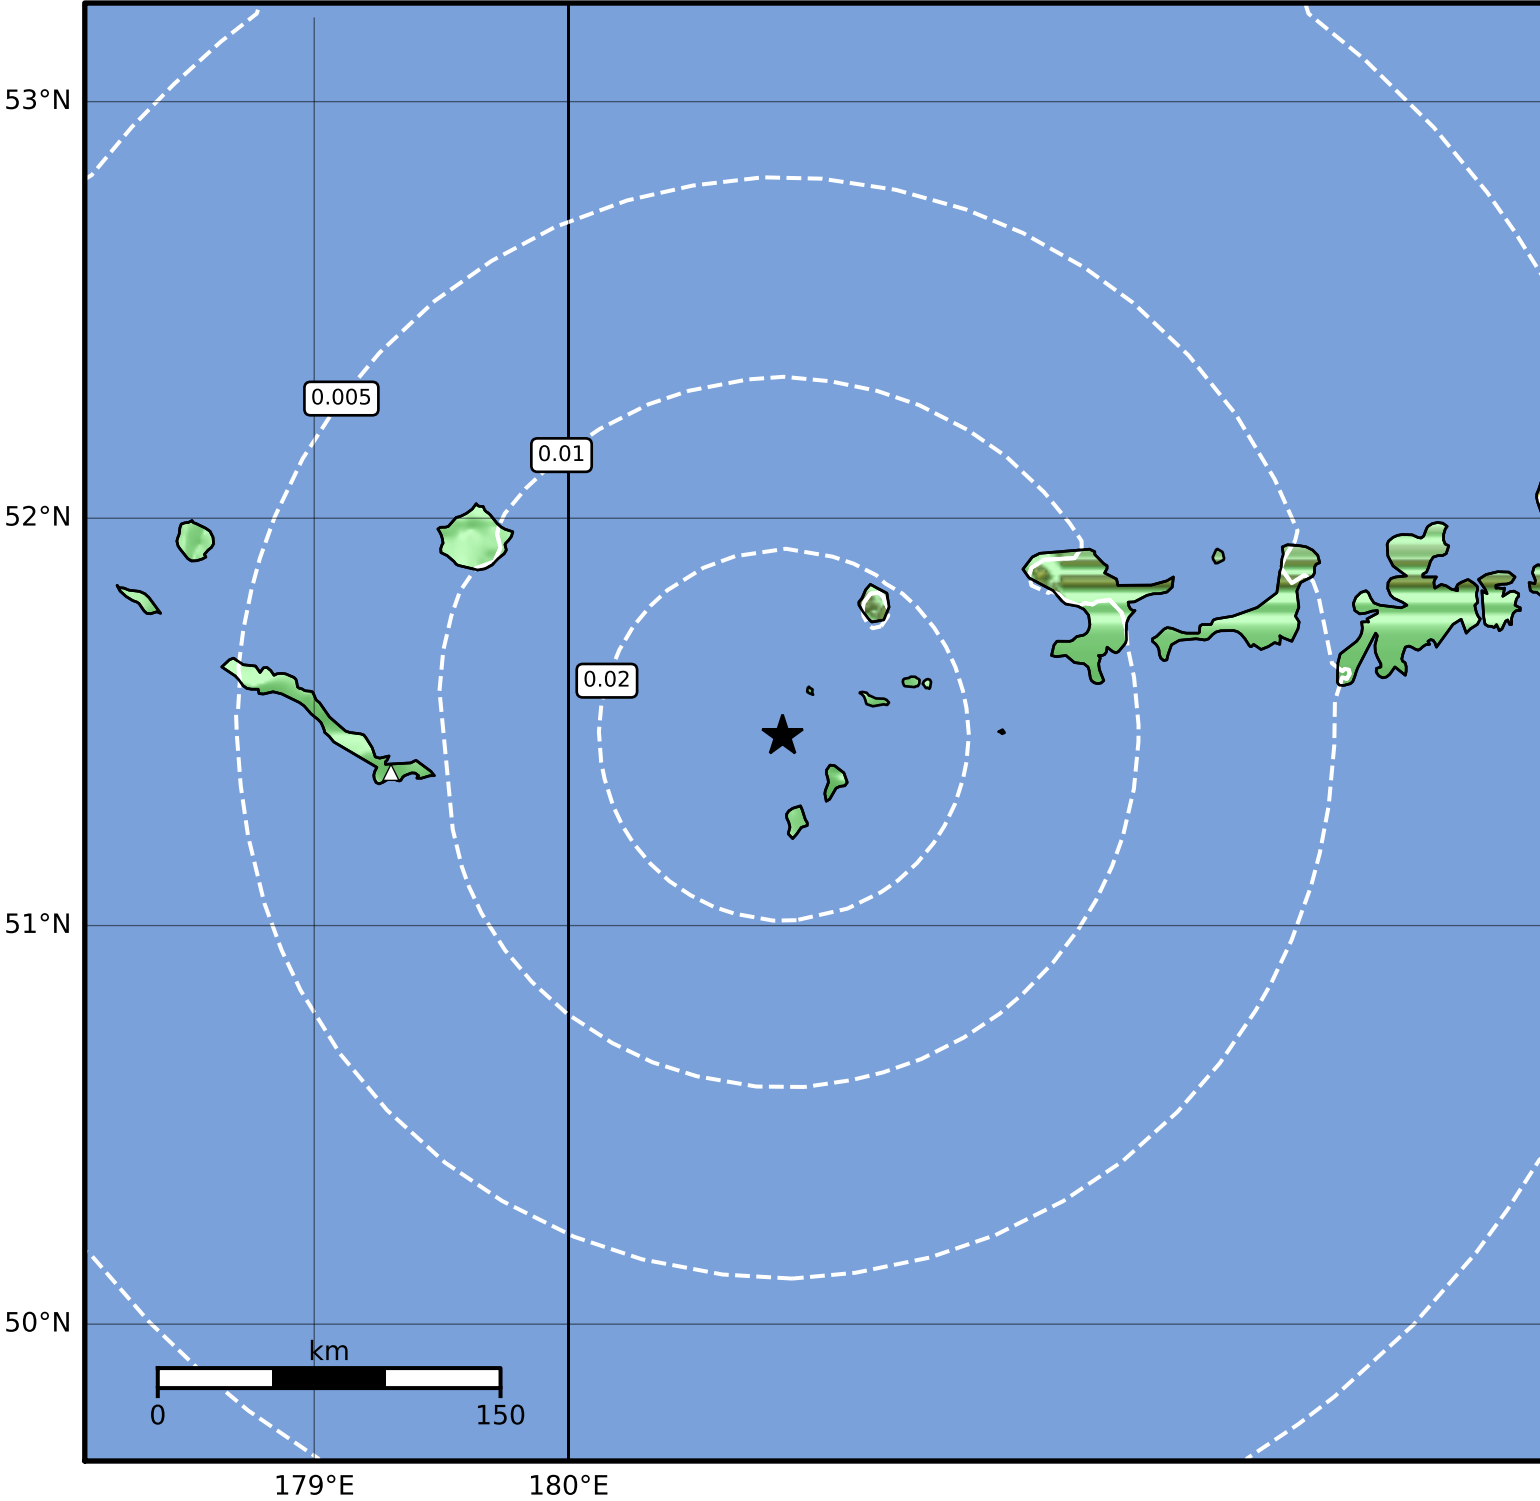

Peak Ground Velocity Map Alaska Earthquake Center
ShakeMap: 128 km (80 miles) E of Amchitka
Sep 22, 2023 20:06:30 UTC M3.8 N51.47 W179.16 Depth: 64.6km ID:ak023c6lczmt

PGV (cm/s)	0.1	0.2	0.5	1	2	5	10	20	50	100	200
------------	-----	-----	-----	---	---	---	----	----	----	-----	-----

Scale based on Worden et al. (2012)

Version 2: Processed 2023-09-22T23:12:19Z

△ Seismic Instrument ○ Reported Intensity ★ Epicenter