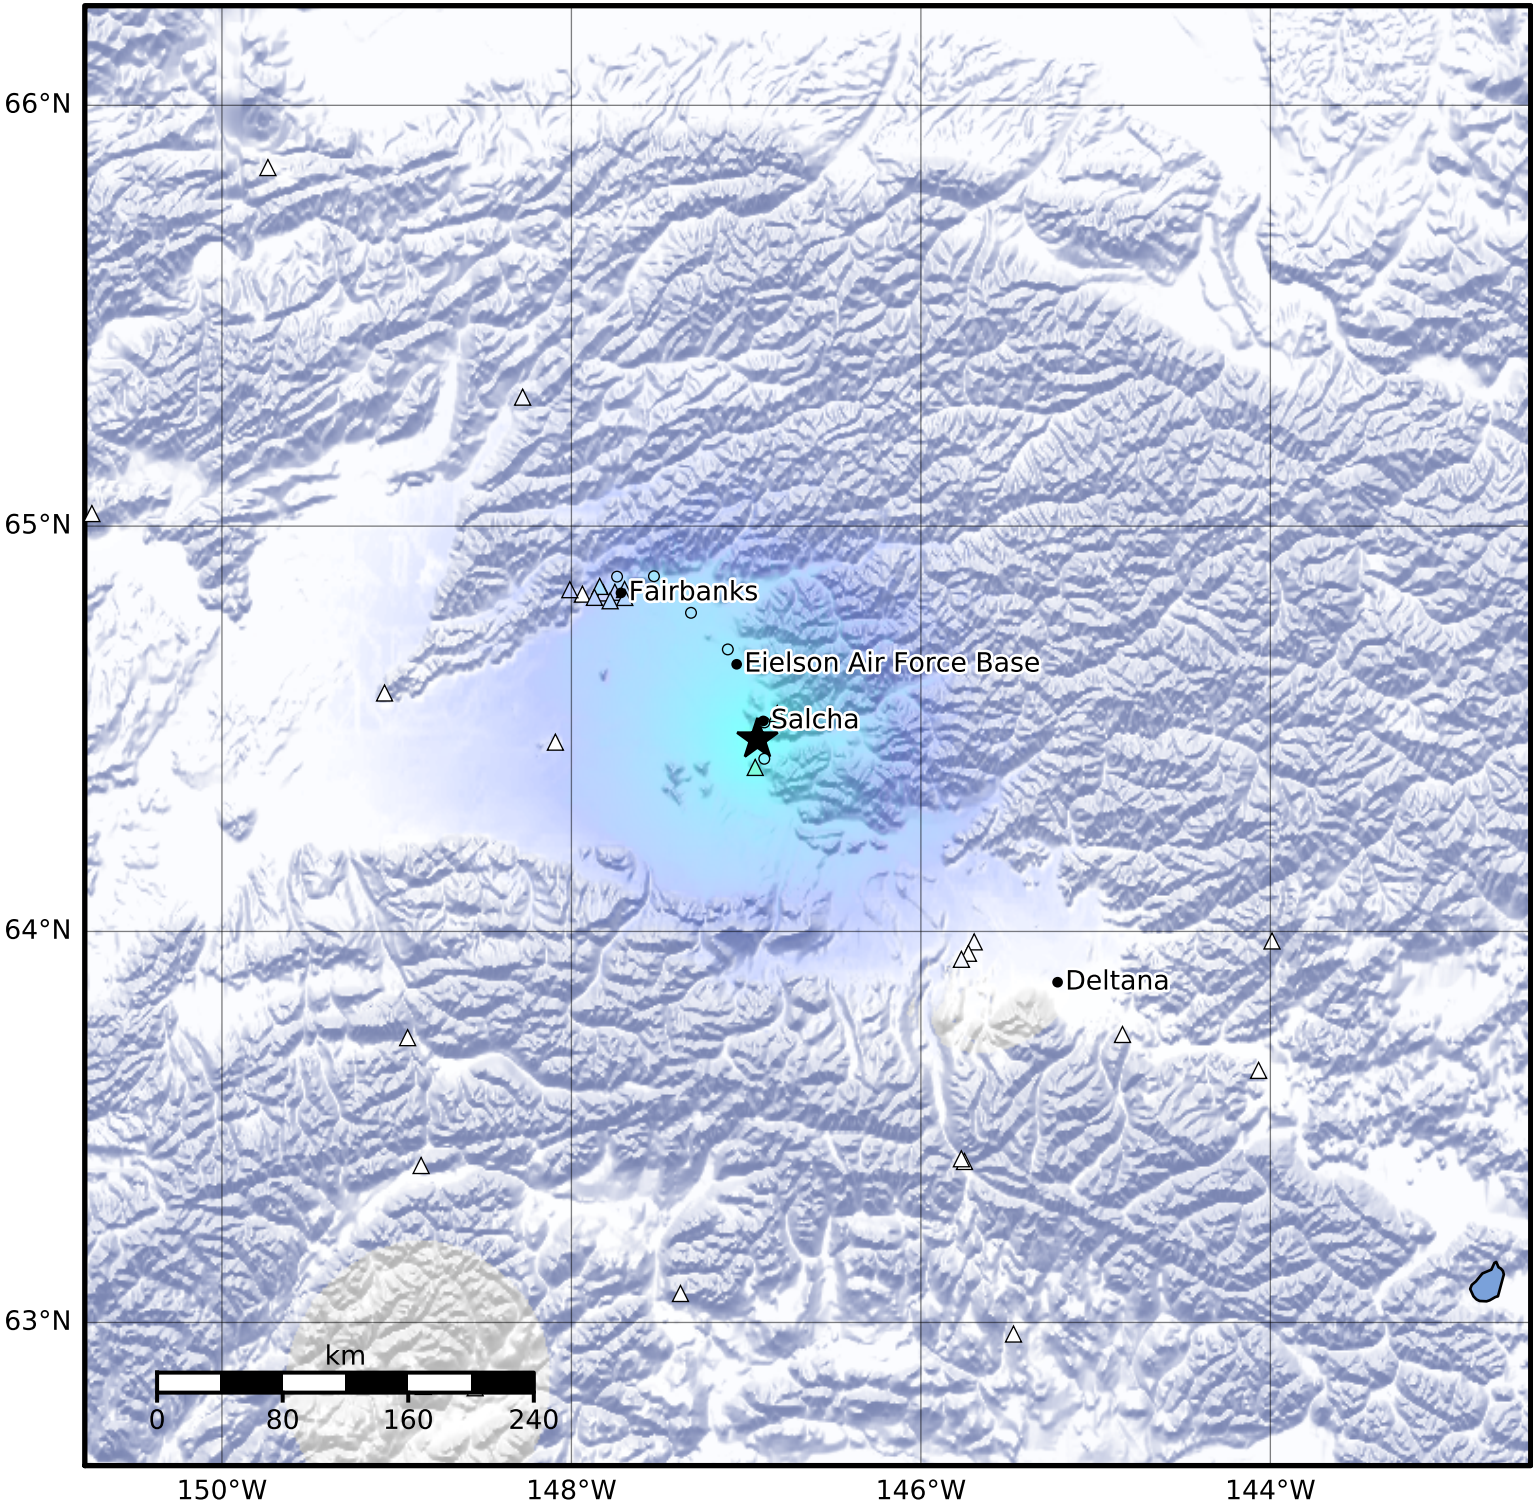

Macroseismic Intensity Map Alaska Earthquake Center
 ShakeMap: 2 km (1 miles) E of Salcha
 Sep 23, 2023 11:12:51 UTC M3.9 N64.48 W146.94 Depth: 10.4km ID:ak023c83krjp

SHAKING	Not felt	Weak	Light	Moderate	Strong	Very strong	Severe	Violent	Extreme
DAMAGE	None	None	None	Very light	Light	Moderate	Moderate/heavy	Heavy	Very heavy
PGA(%g)	<0.0464	0.297	2.76	6.2	11.5	21.5	40.1	74.7	>139
PGV(cm/s)	<0.0215	0.135	1.41	4.65	9.64	20	41.4	85.8	>178
INTENSITY	I	II-III	IV	V	VI	VII	VIII	IX	X+

Scale based on Worden et al. (2012) Version 2: Processed 2023-09-23T11:37:31Z
 △ Seismic Instrument ○ Reported Intensity ★ Epicenter