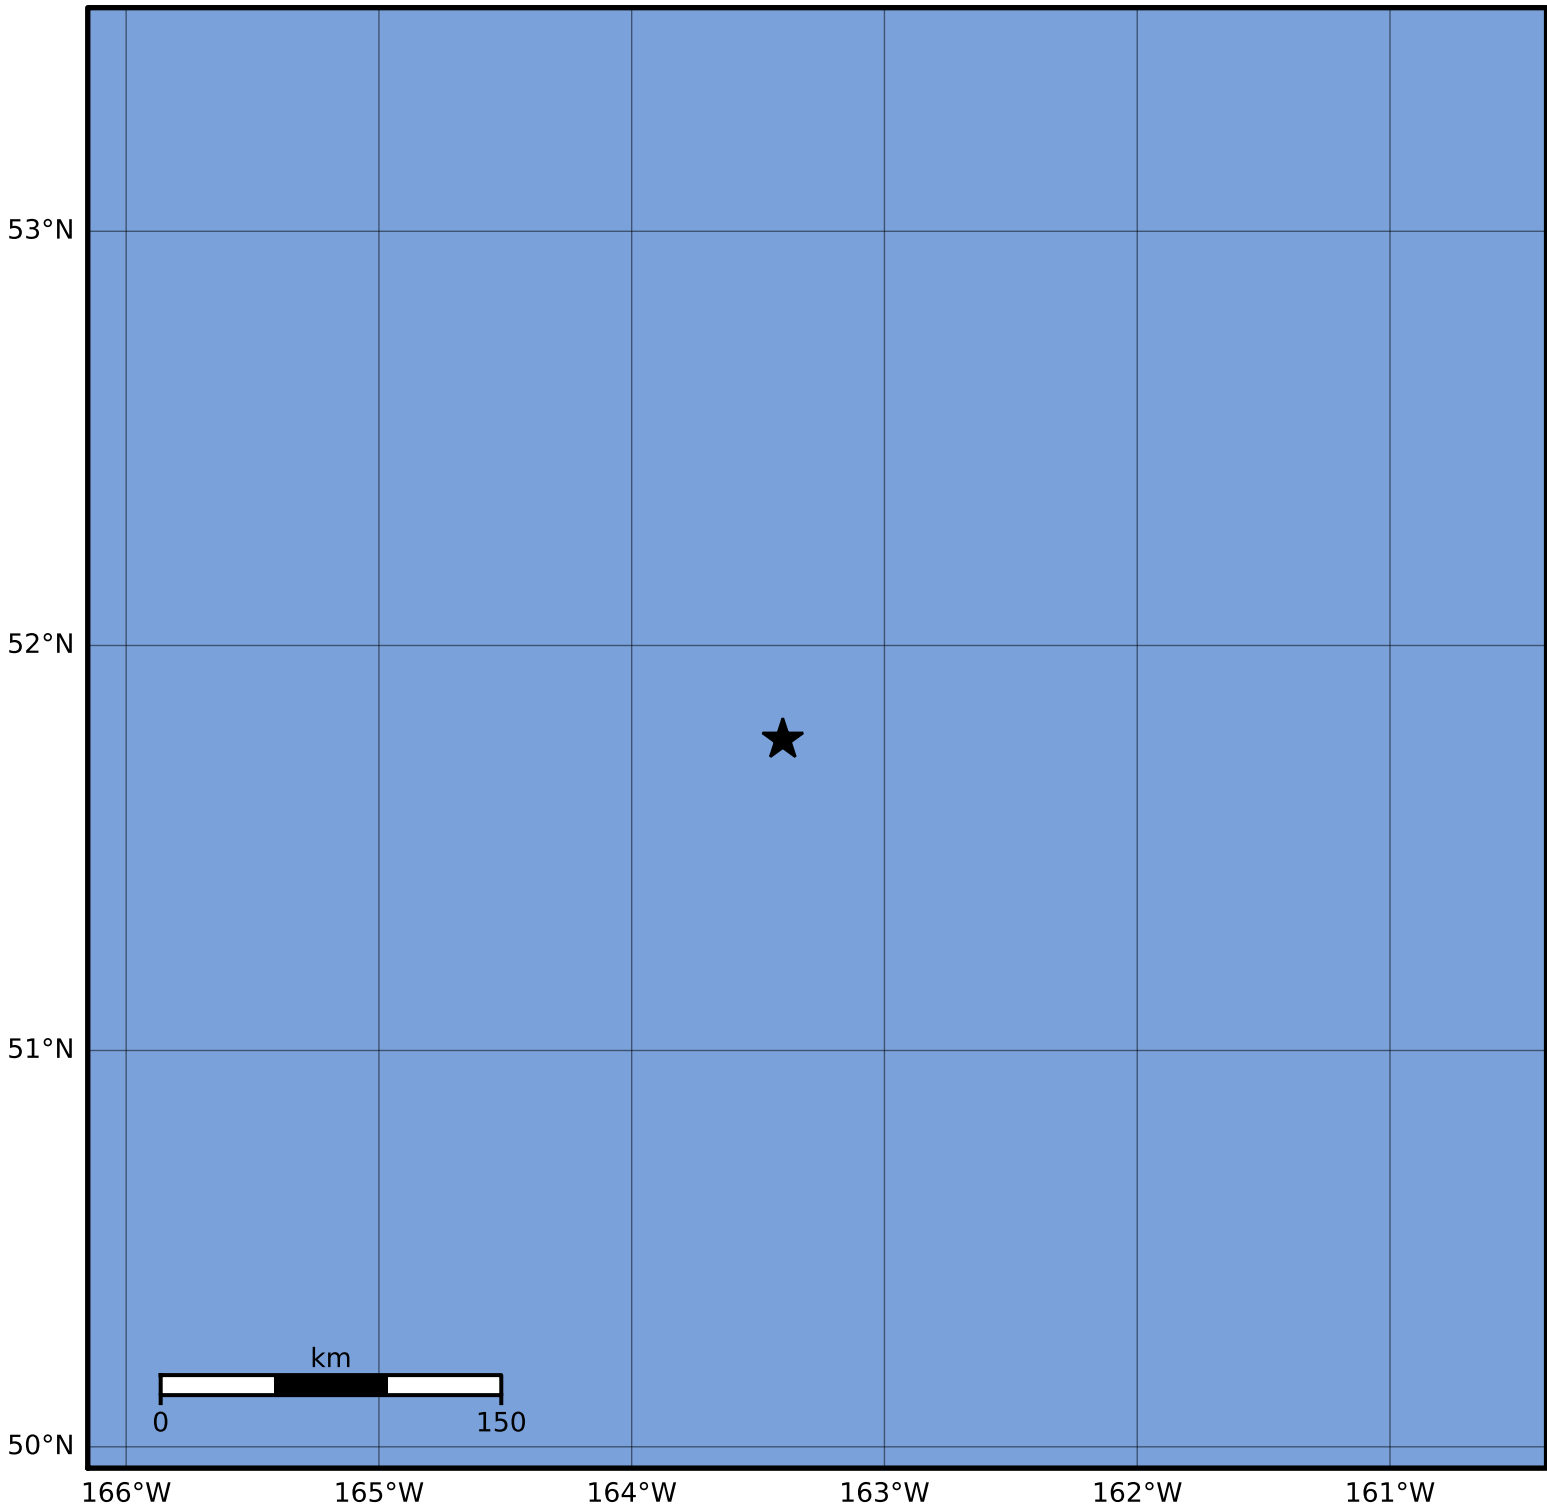

Macroseismic Intensity Map Alaska Earthquake Center
 ShakeMap: 307 km (191 miles) SSE of Akutan
 Sep 24, 2023 12:15:24 UTC M3.9 N51.77 W163.40 Depth: 25.6km ID:ak023c9rqjha

SHAKING	Not felt	Weak	Light	Moderate	Strong	Very strong	Severe	Violent	Extreme
DAMAGE	None	None	None	Very light	Light	Moderate	Moderate/heavy	Heavy	Very heavy
PGA(%g)	<0.0464	0.297	2.76	6.2	11.5	21.5	40.1	74.7	>139
PGV(cm/s)	<0.0215	0.135	1.41	4.65	9.64	20	41.4	85.8	>178
INTENSITY	I	II-III	IV	V	VI	VII	VIII	IX	X+

Scale based on Worden et al. (2012)

Version 1: Processed 2023-09-24T12:20:53Z

△ Seismic Instrument ○ Reported Intensity

★ Epicenter