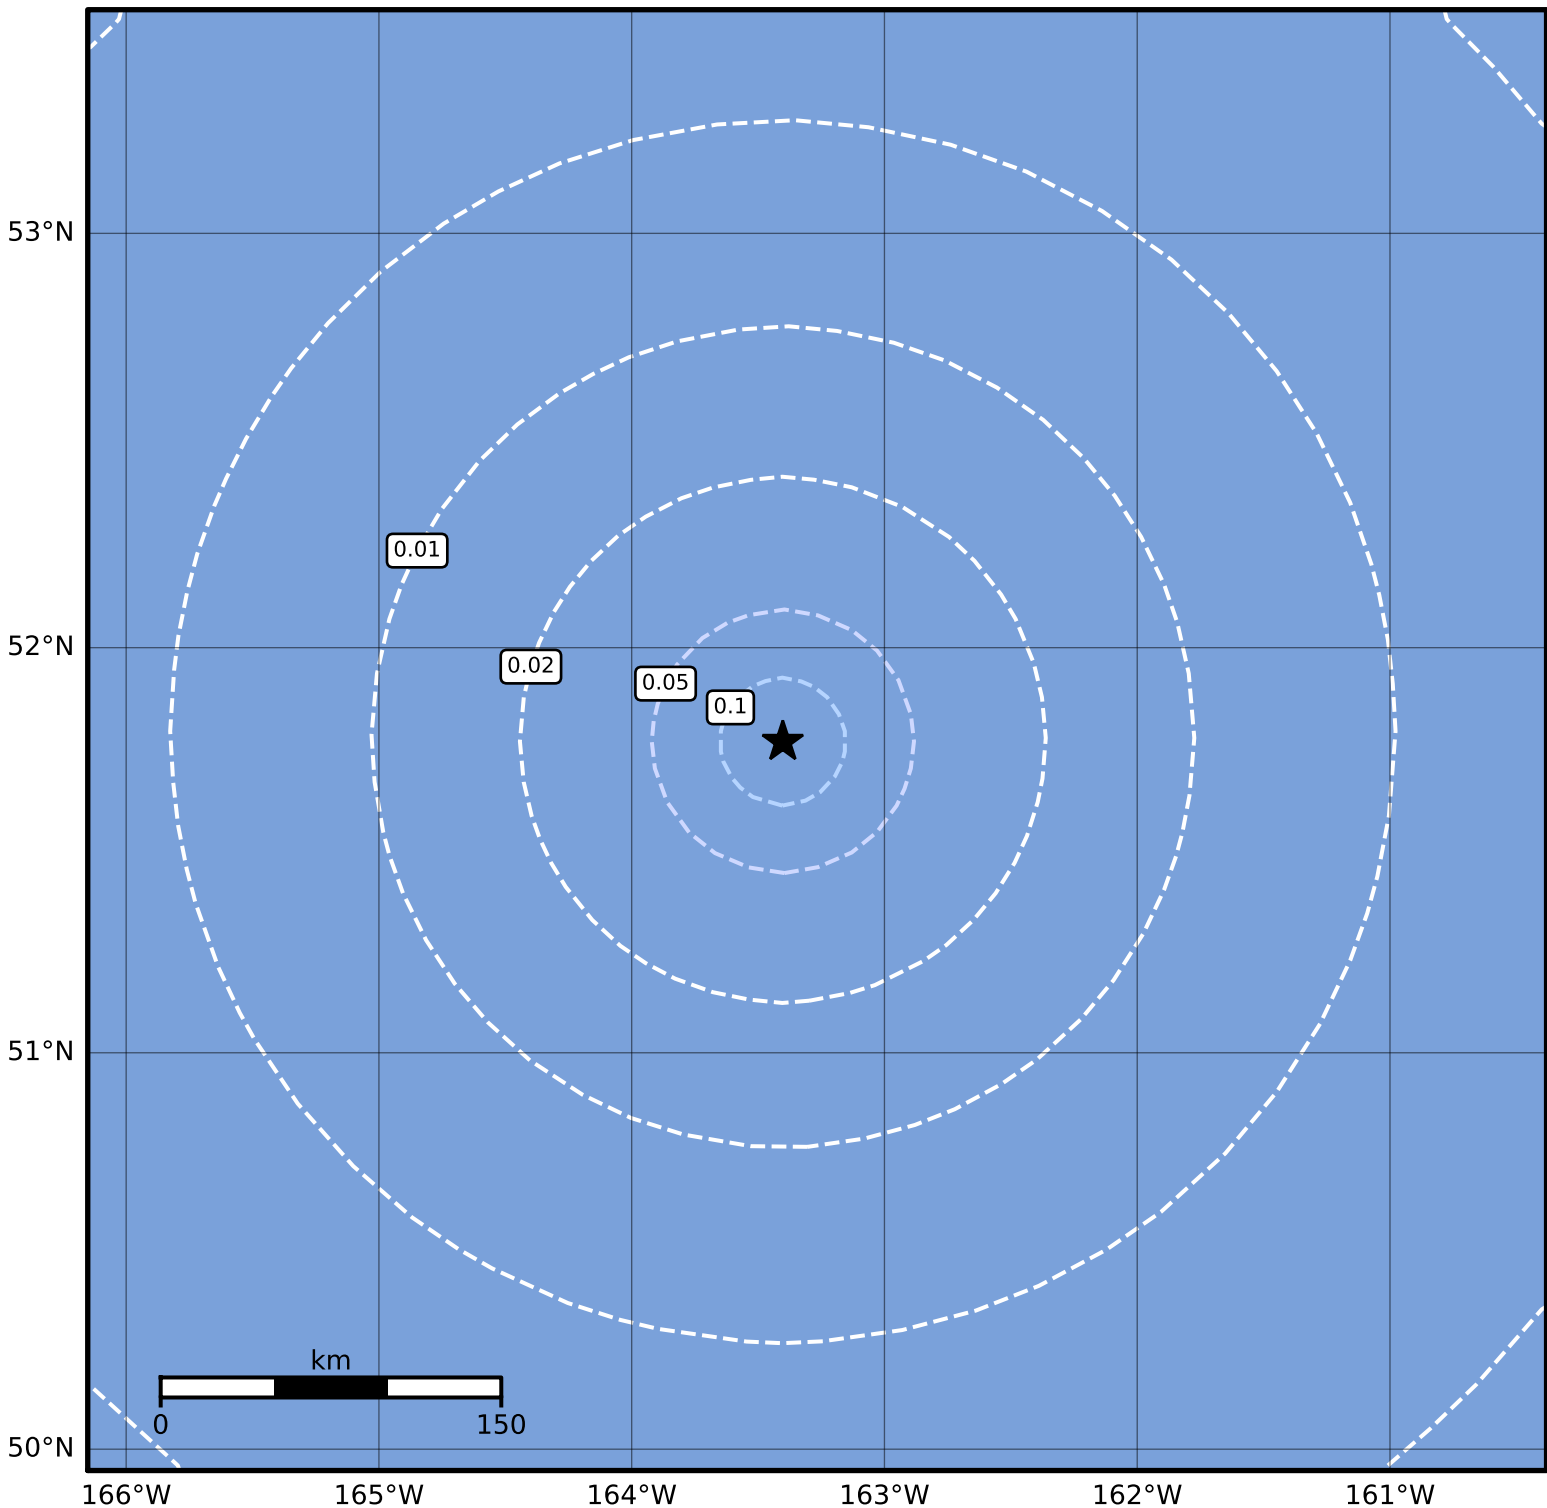

Peak Ground Velocity Map Alaska Earthquake Center
ShakeMap: 307 km (191 miles) SSE of Akutan
Sep 24, 2023 12:15:24 UTC M3.9 N51.77 W163.40 Depth: 25.6km ID:ak023c9rqjha

Scale based on Worden et al. (2012)

Version 1: Processed 2023-09-24T12:20:53Z

△ Seismic Instrument ○ Reported Intensity

★ Epicenter