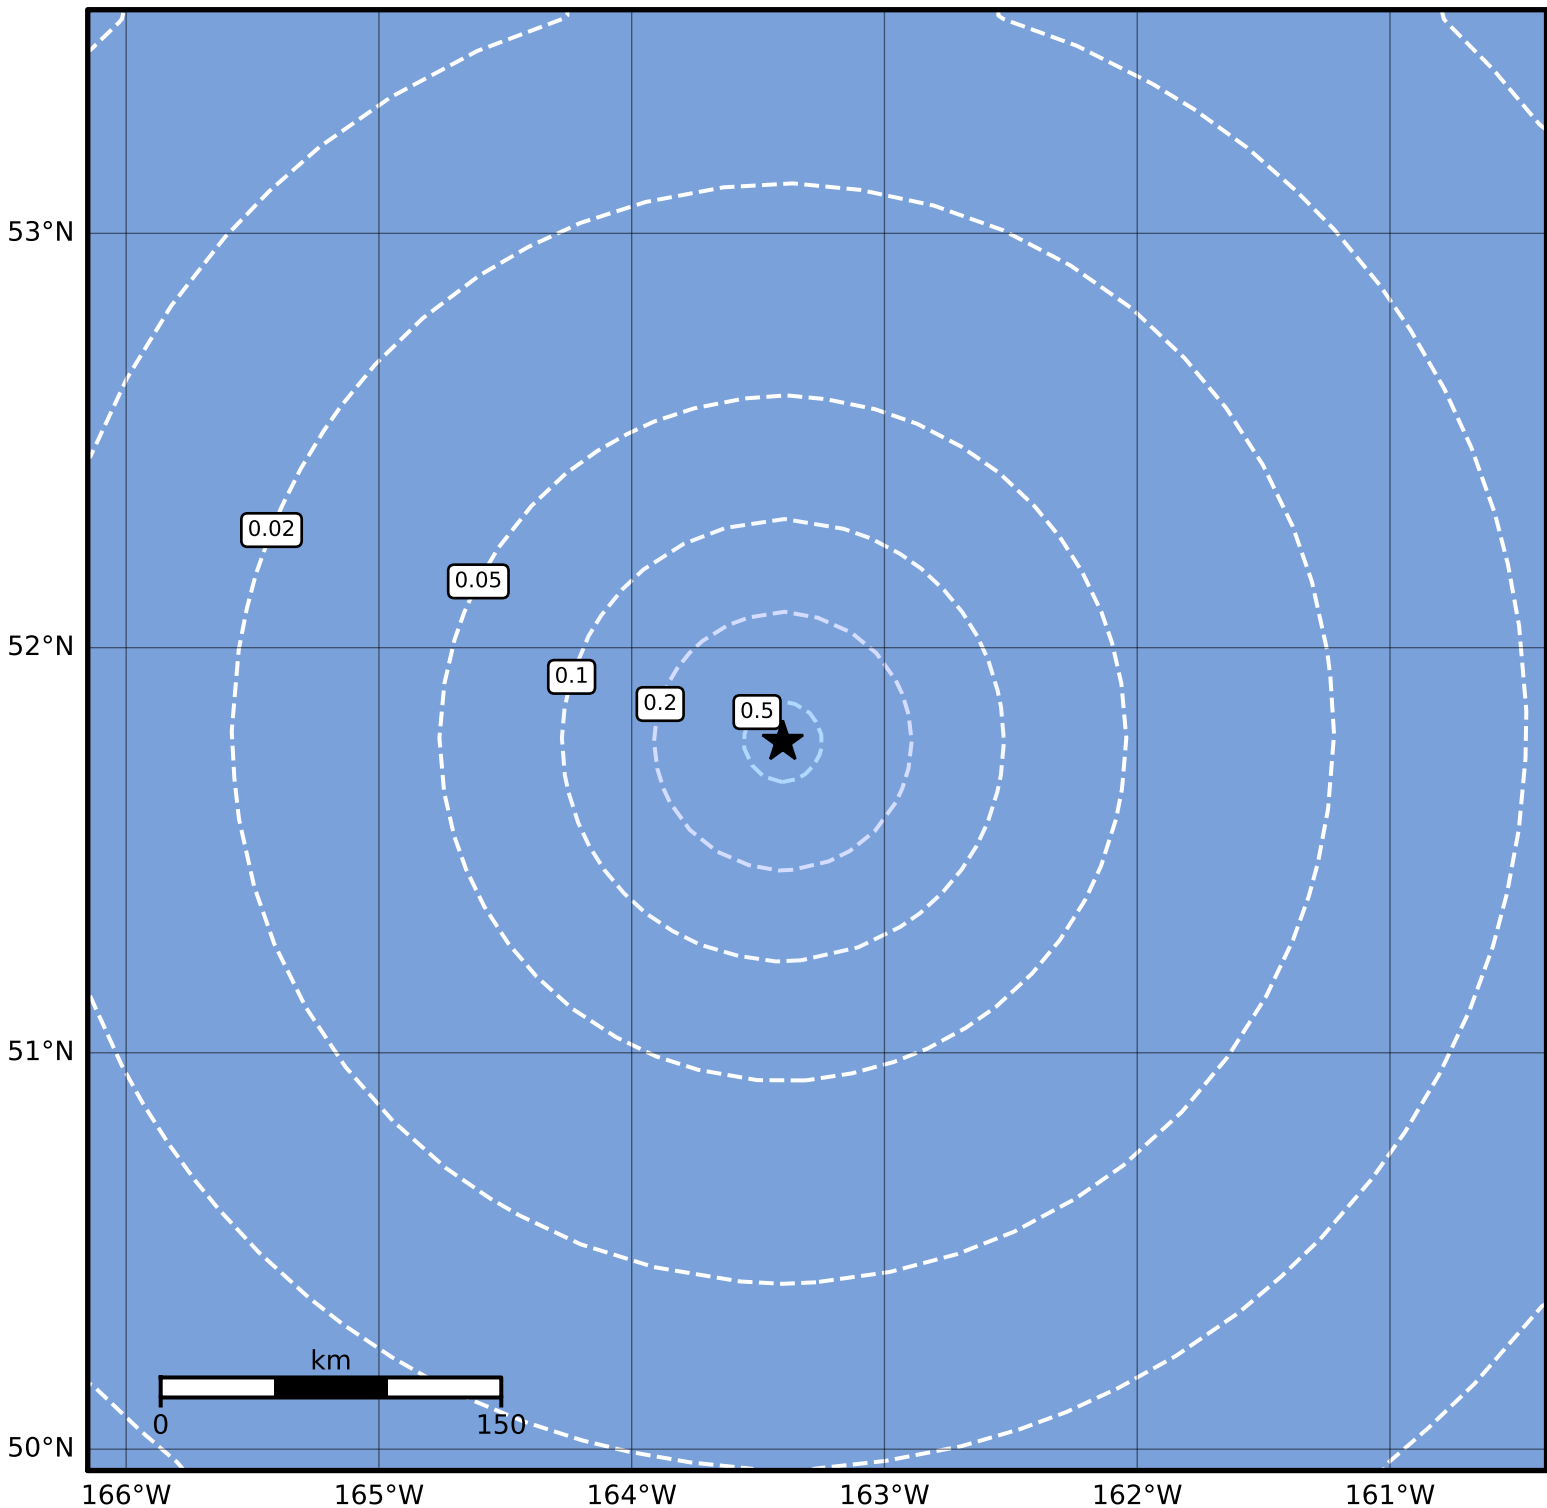

0.3 Second Peak Spectral Acceleration Map Alaska Earthquake Center  
 ShakeMap: 307 km (191 miles) SSE of Akutan  
 Sep 24, 2023 12:15:24 UTC M3.9 N51.77 W163.40 Depth: 25.6km ID:ak023c9rqjha

SA(0.3) (%g)	0.1	0.2	0.5	1	2	5	10	20	50	100	200
--------------	-----	-----	-----	---	---	---	----	----	----	-----	-----

Scale based on Worden et al. (2012)

Version 1: Processed 2023-09-24T12:20:53Z

△ Seismic Instrument ○ Reported Intensity

★ Epicenter