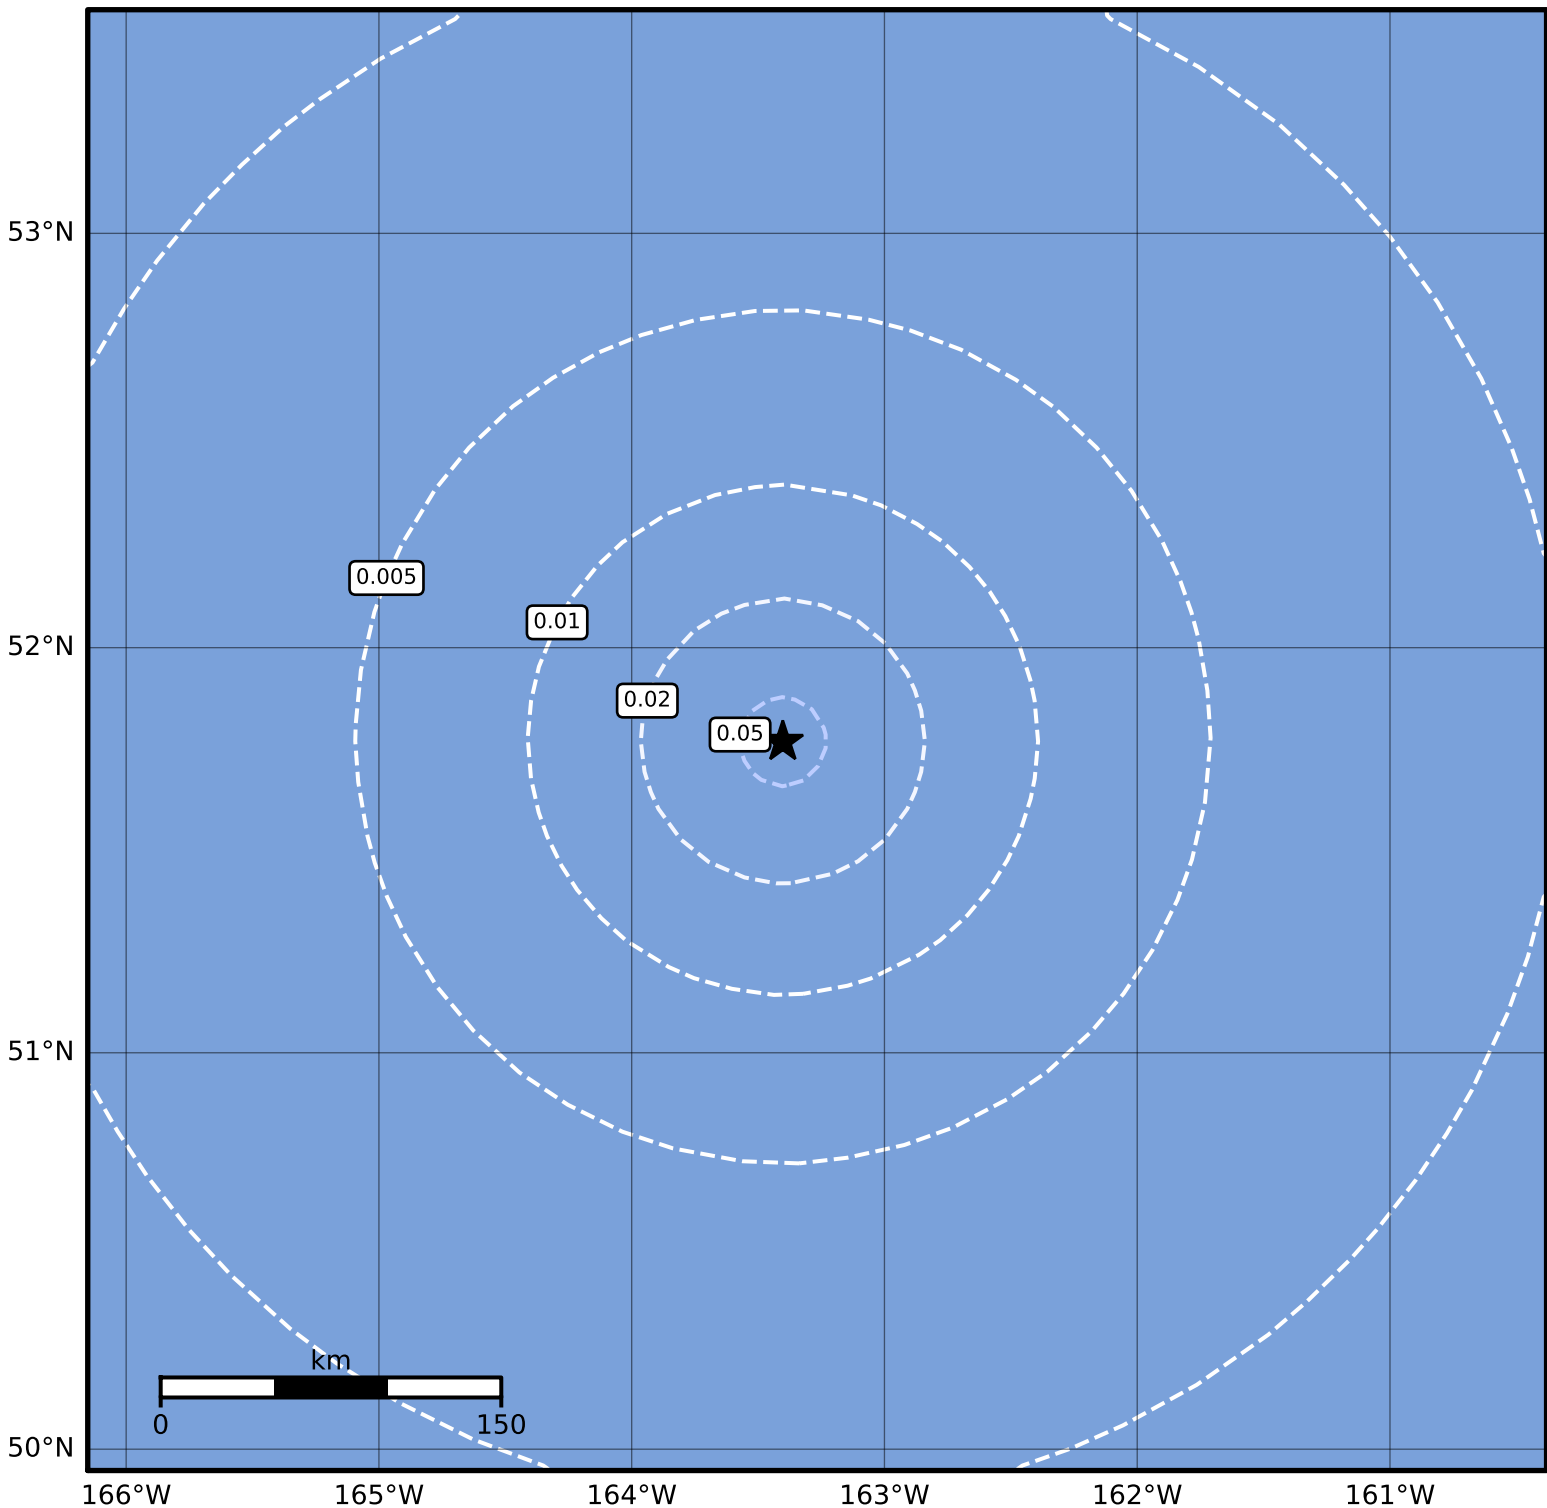

1.0 Second Peak Spectral Acceleration Map Alaska Earthquake Center  
 ShakeMap: 307 km (191 miles) SSE of Akutan  
 Sep 24, 2023 12:15:24 UTC M3.9 N51.77 W163.40 Depth: 25.6km ID:ak023c9rqjha

SA(1.0) (%g)	0.1	0.2	0.5	1	2	5	10	20	50	100	200
--------------	-----	-----	-----	---	---	---	----	----	----	-----	-----

Scale based on Worden et al. (2012)

Version 1: Processed 2023-09-24T12:20:53Z

△ Seismic Instrument    ○ Reported Intensity

★ Epicenter