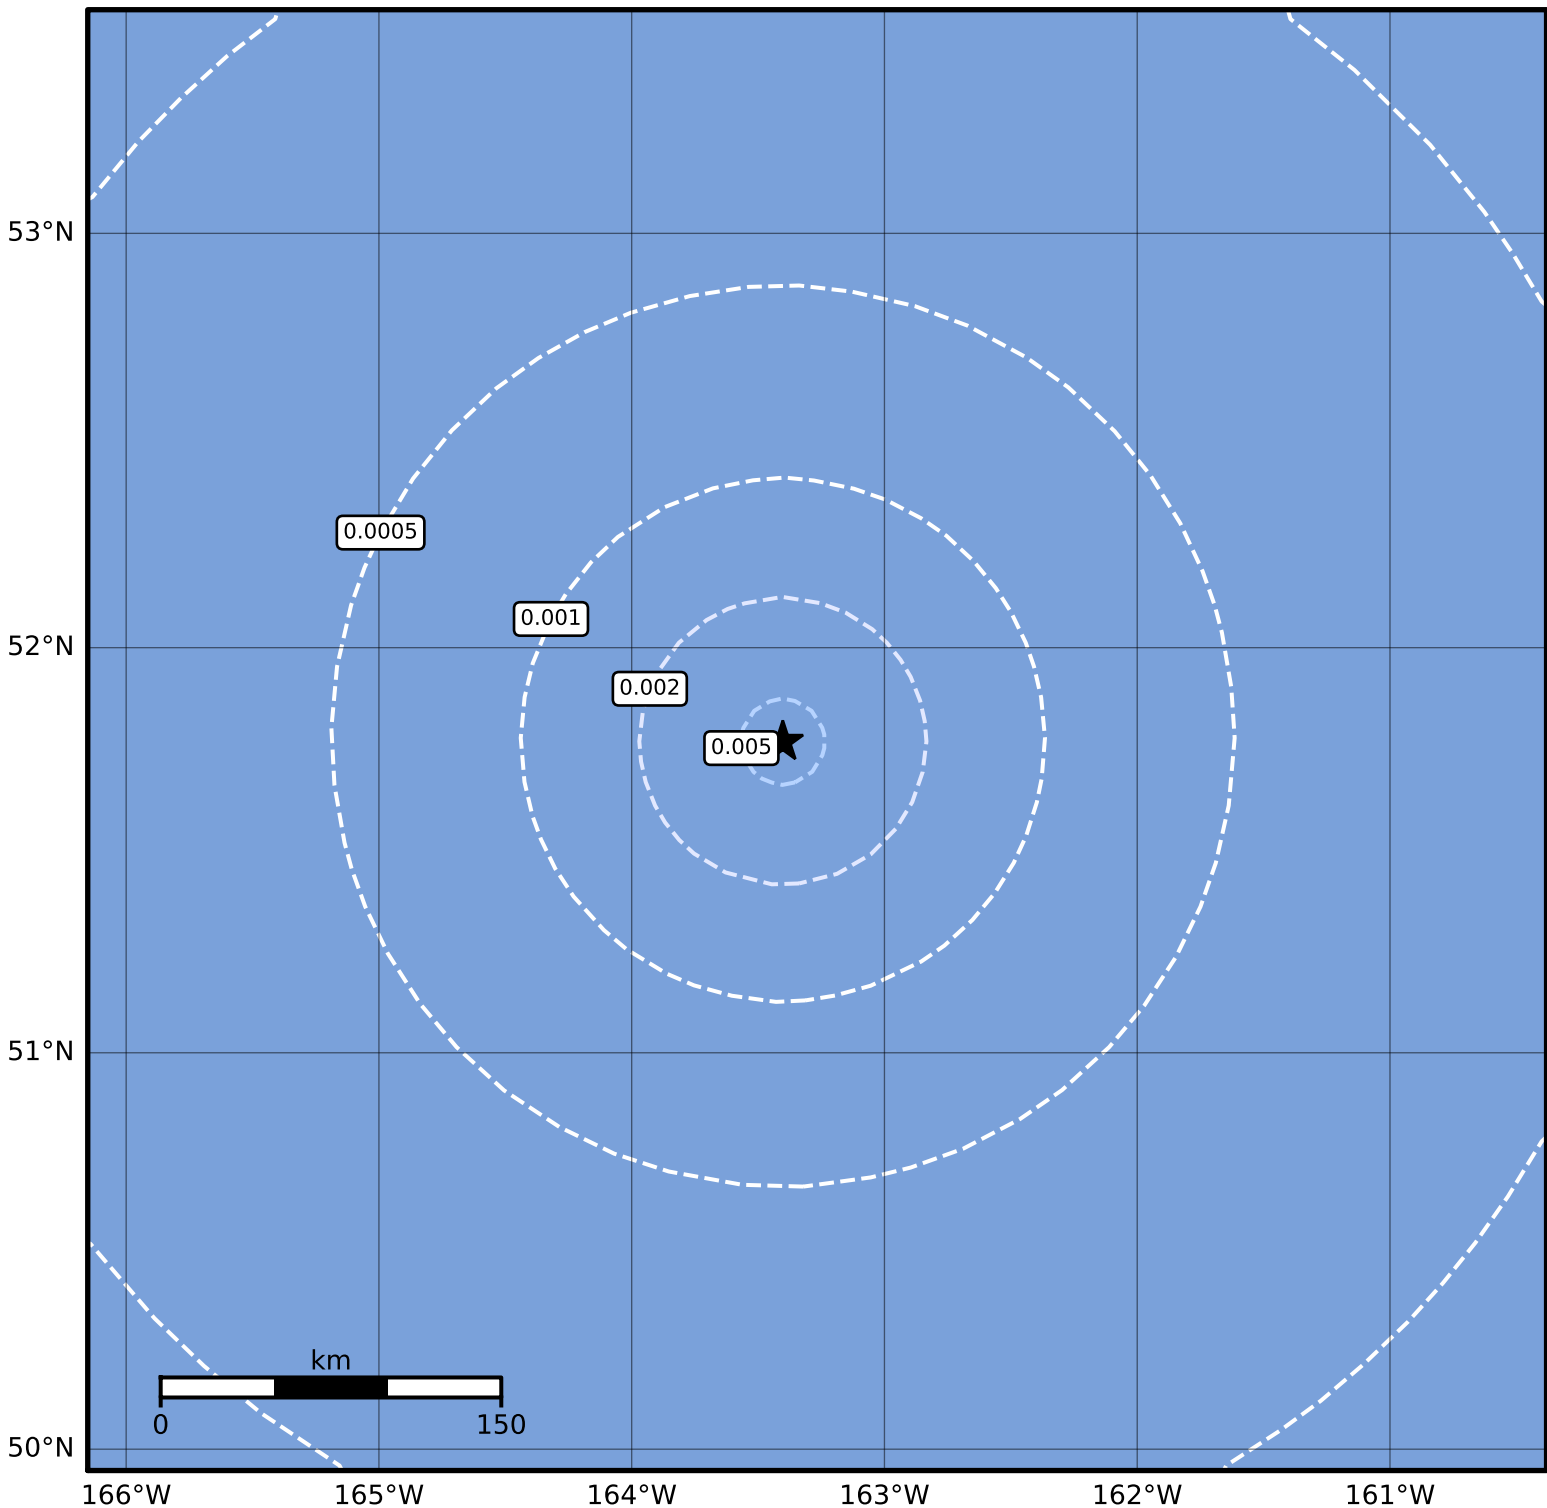

3.0 Second Peak Spectral Acceleration Map Alaska Earthquake Center  
 ShakeMap: 307 km (191 miles) SSE of Akutan  
 Sep 24, 2023 12:15:24 UTC M3.9 N51.77 W163.40 Depth: 25.6km ID:ak023c9rqjha

Scale based on Worden et al. (2012)

Version 1: Processed 2023-09-24T12:20:53Z

△ Seismic Instrument ○ Reported Intensity

★ Epicenter