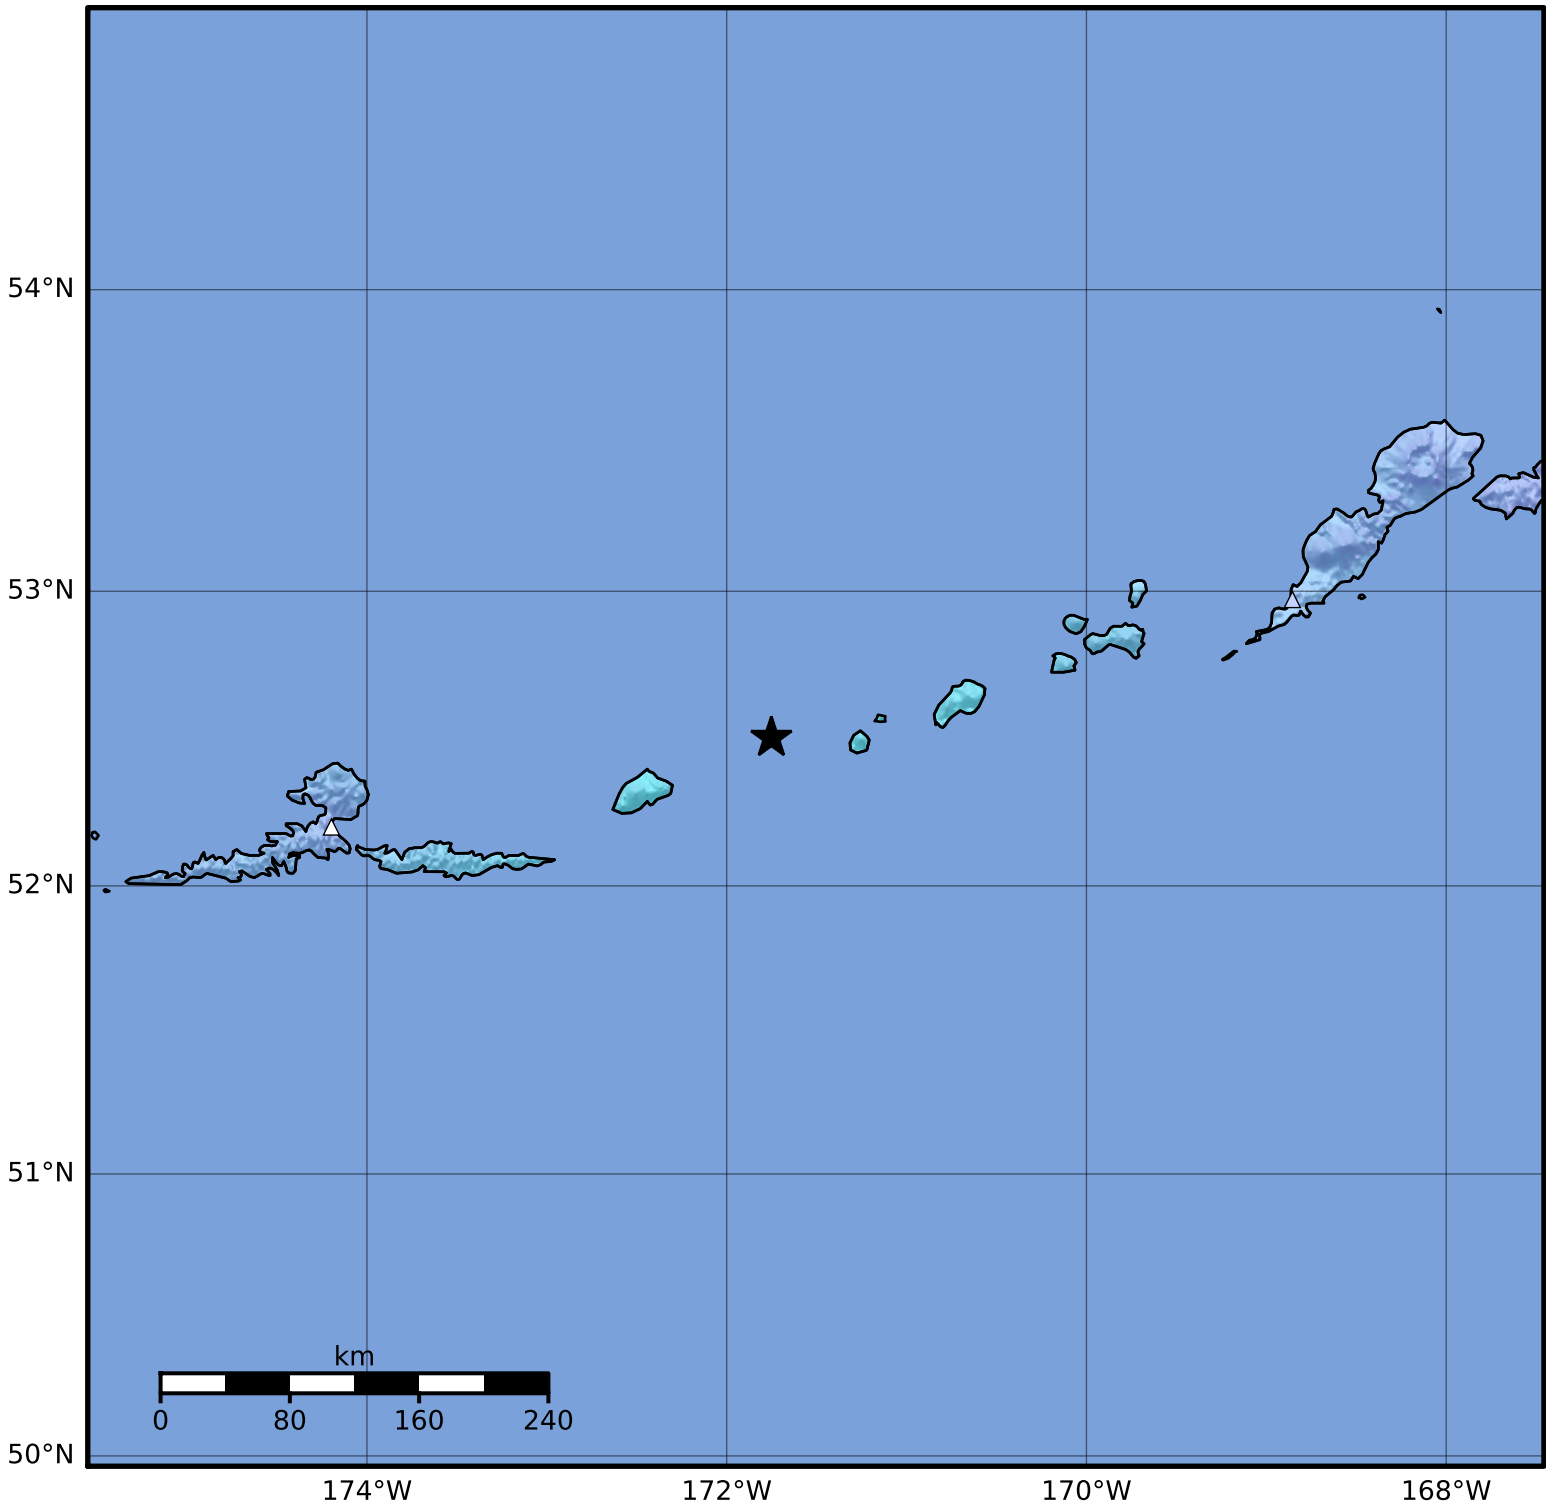

Macroseismic Intensity Map Alaska Earthquake Center
 ShakeMap: 24 km (15 miles) NE of Amukta Pass
 Sep 24, 2023 15:01:37 UTC M5.0 N52.51 W171.75 Depth: 93.6km ID:ak023c9tfgj8

SHAKING	Not felt	Weak	Light	Moderate	Strong	Very strong	Severe	Violent	Extreme
DAMAGE	None	None	None	Very light	Light	Moderate	Moderate/heavy	Heavy	Very heavy
PGA(%g)	<0.0464	0.297	2.76	6.2	11.5	21.5	40.1	74.7	>139
PGV(cm/s)	<0.0215	0.135	1.41	4.65	9.64	20	41.4	85.8	>178
INTENSITY	I	II-III	IV	V	VI	VII	VIII	IX	X+

Scale based on Worden et al. (2012)

Version 4: Processed 2023-09-24T21:53:58Z

△ Seismic Instrument ○ Reported Intensity

★ Epicenter