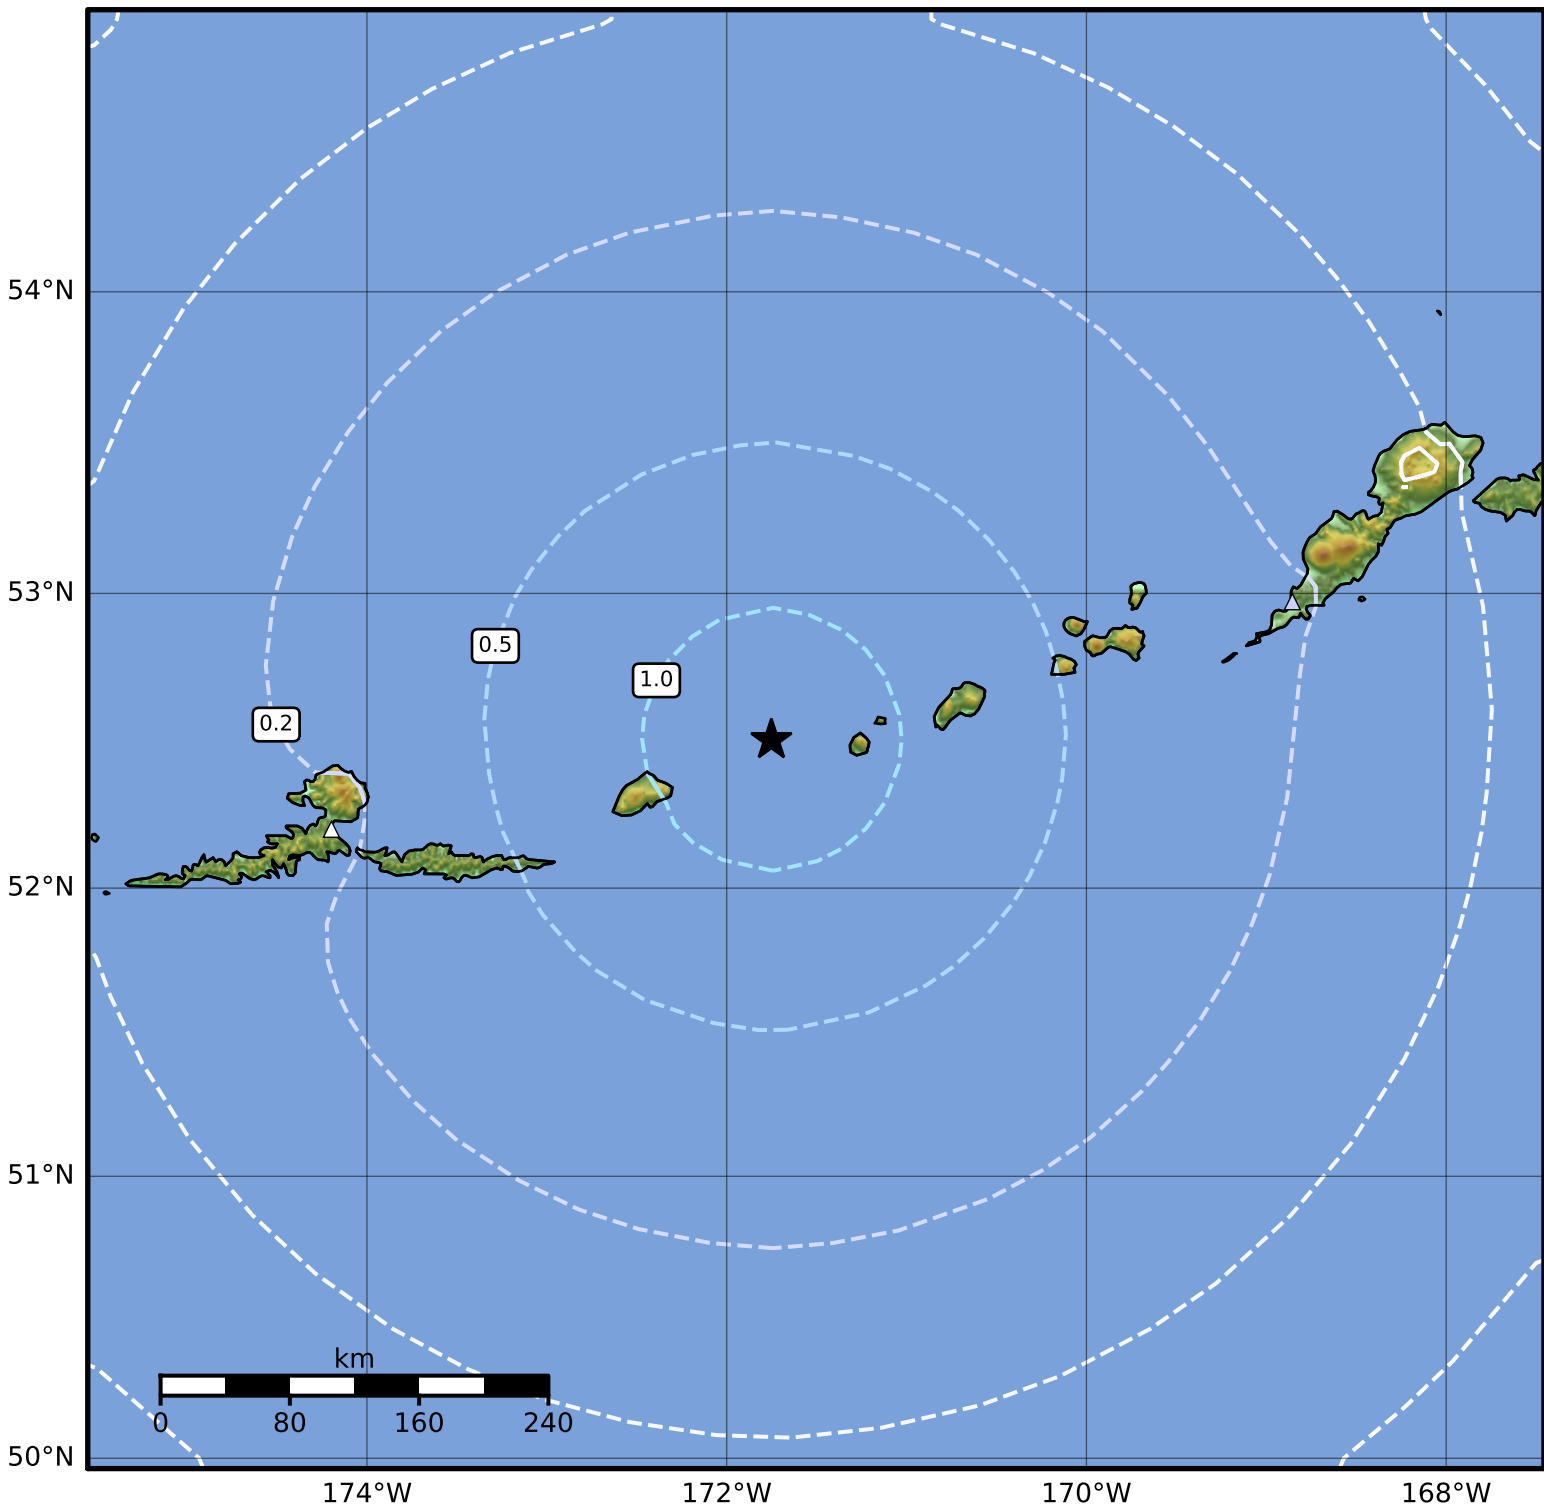

0.3 Second Peak Spectral Acceleration Map Alaska Earthquake Center
 ShakeMap: 24 km (15 miles) NE of Amukta Pass
 Sep 24, 2023 15:01:37 UTC M5.0 N52.51 W171.75 Depth: 93.6km ID:ak023c9tfgi8

SA(0.3) (%g)	0.1	0.2	0.5	1	2	5	10	20	50	100	200
--------------	-----	-----	-----	---	---	---	----	----	----	-----	-----

Scale based on Worden et al. (2012)

Version 4: Processed 2023-09-24T21:53:58Z

△ Seismic Instrument ○ Reported Intensity

★ Epicenter