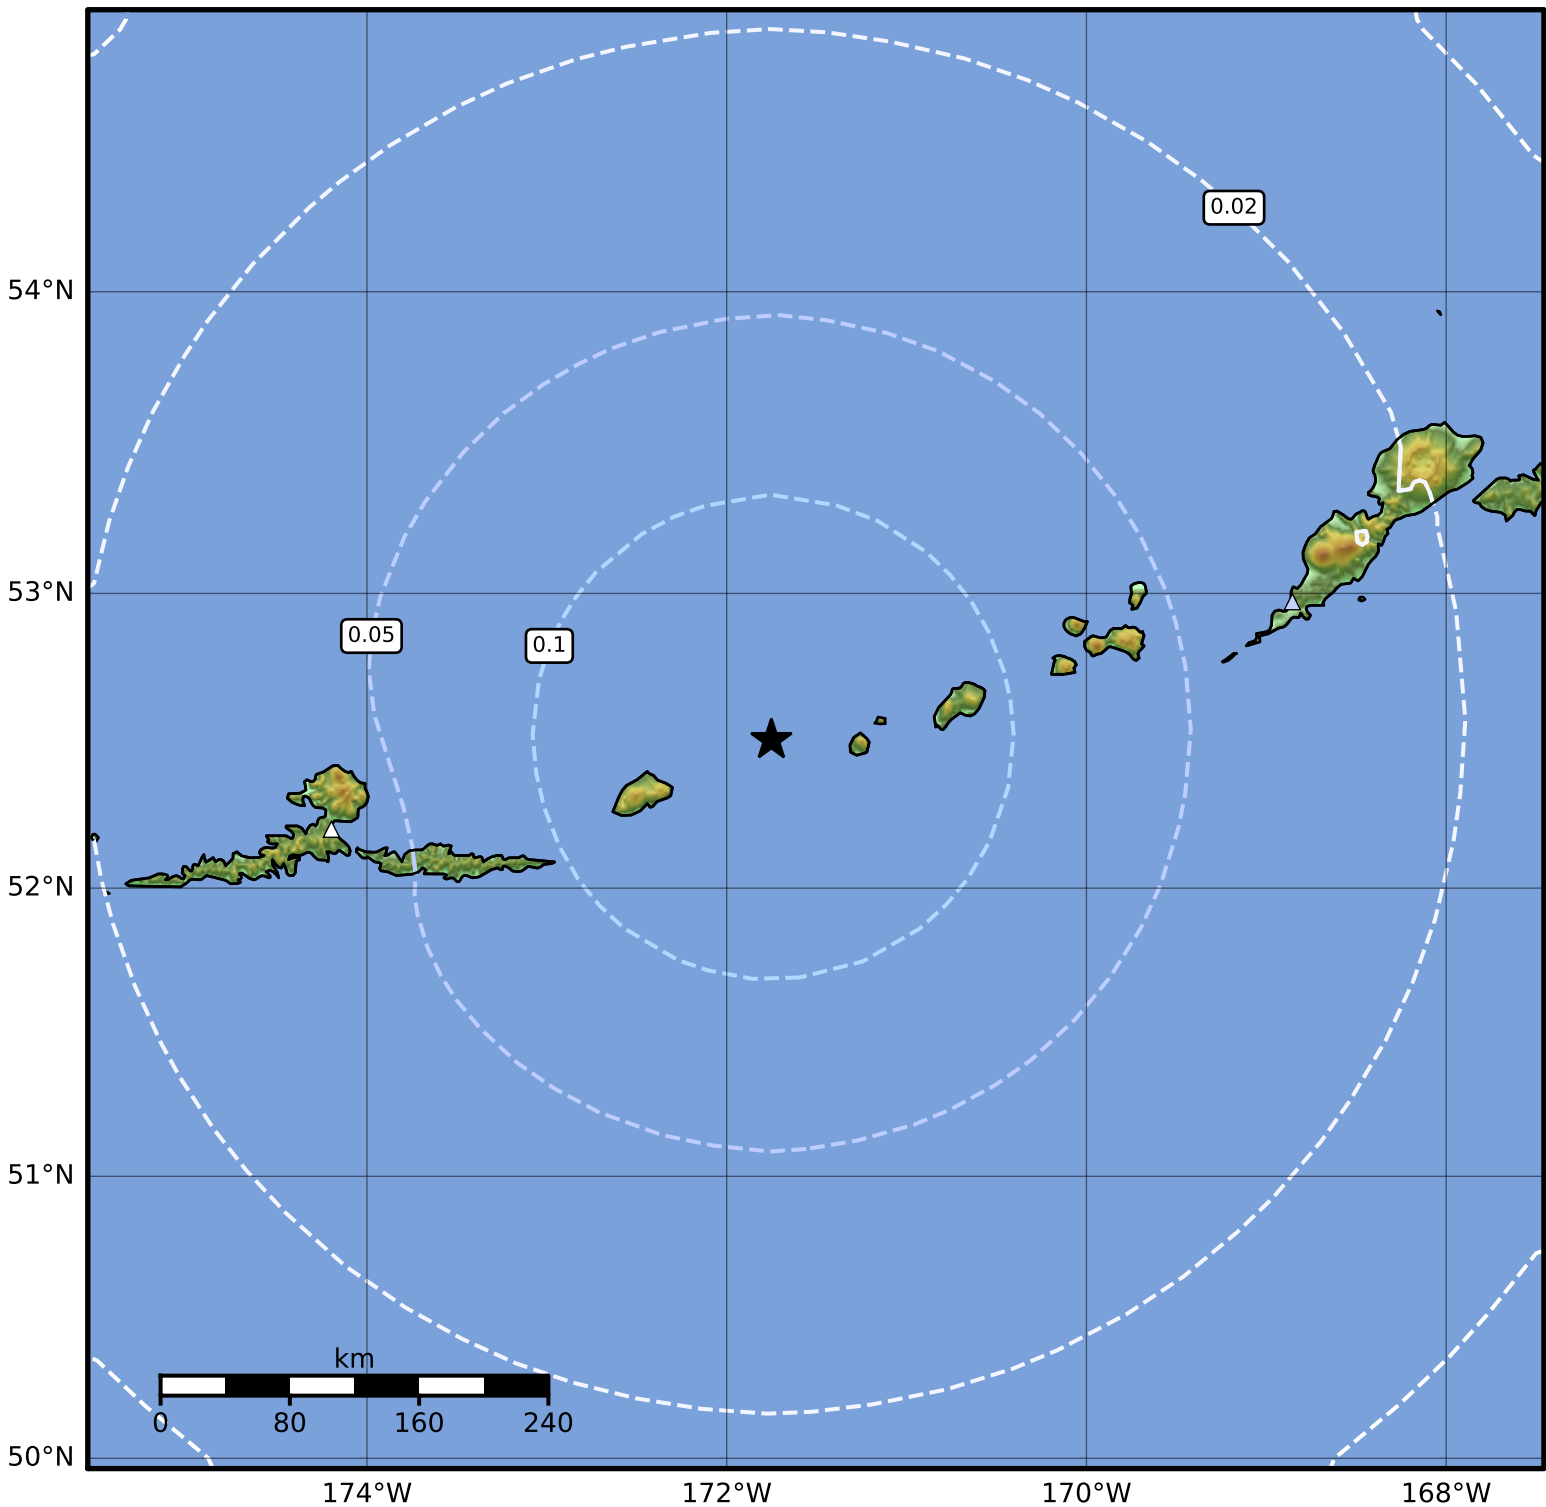

1.0 Second Peak Spectral Acceleration Map Alaska Earthquake Center
 ShakeMap: 24 km (15 miles) NE of Amukta Pass
 Sep 24, 2023 15:01:37 UTC M5.0 N52.51 W171.75 Depth: 93.6km ID:ak023c9tfgj8

SA(1.0) (%g)	0.1	0.2	0.5	1	2	5	10	20	50	100	200
--------------	-----	-----	-----	---	---	---	----	----	----	-----	-----

Scale based on Worden et al. (2012)

Version 4: Processed 2023-09-24T21:53:58Z

△ Seismic Instrument ○ Reported Intensity

★ Epicenter