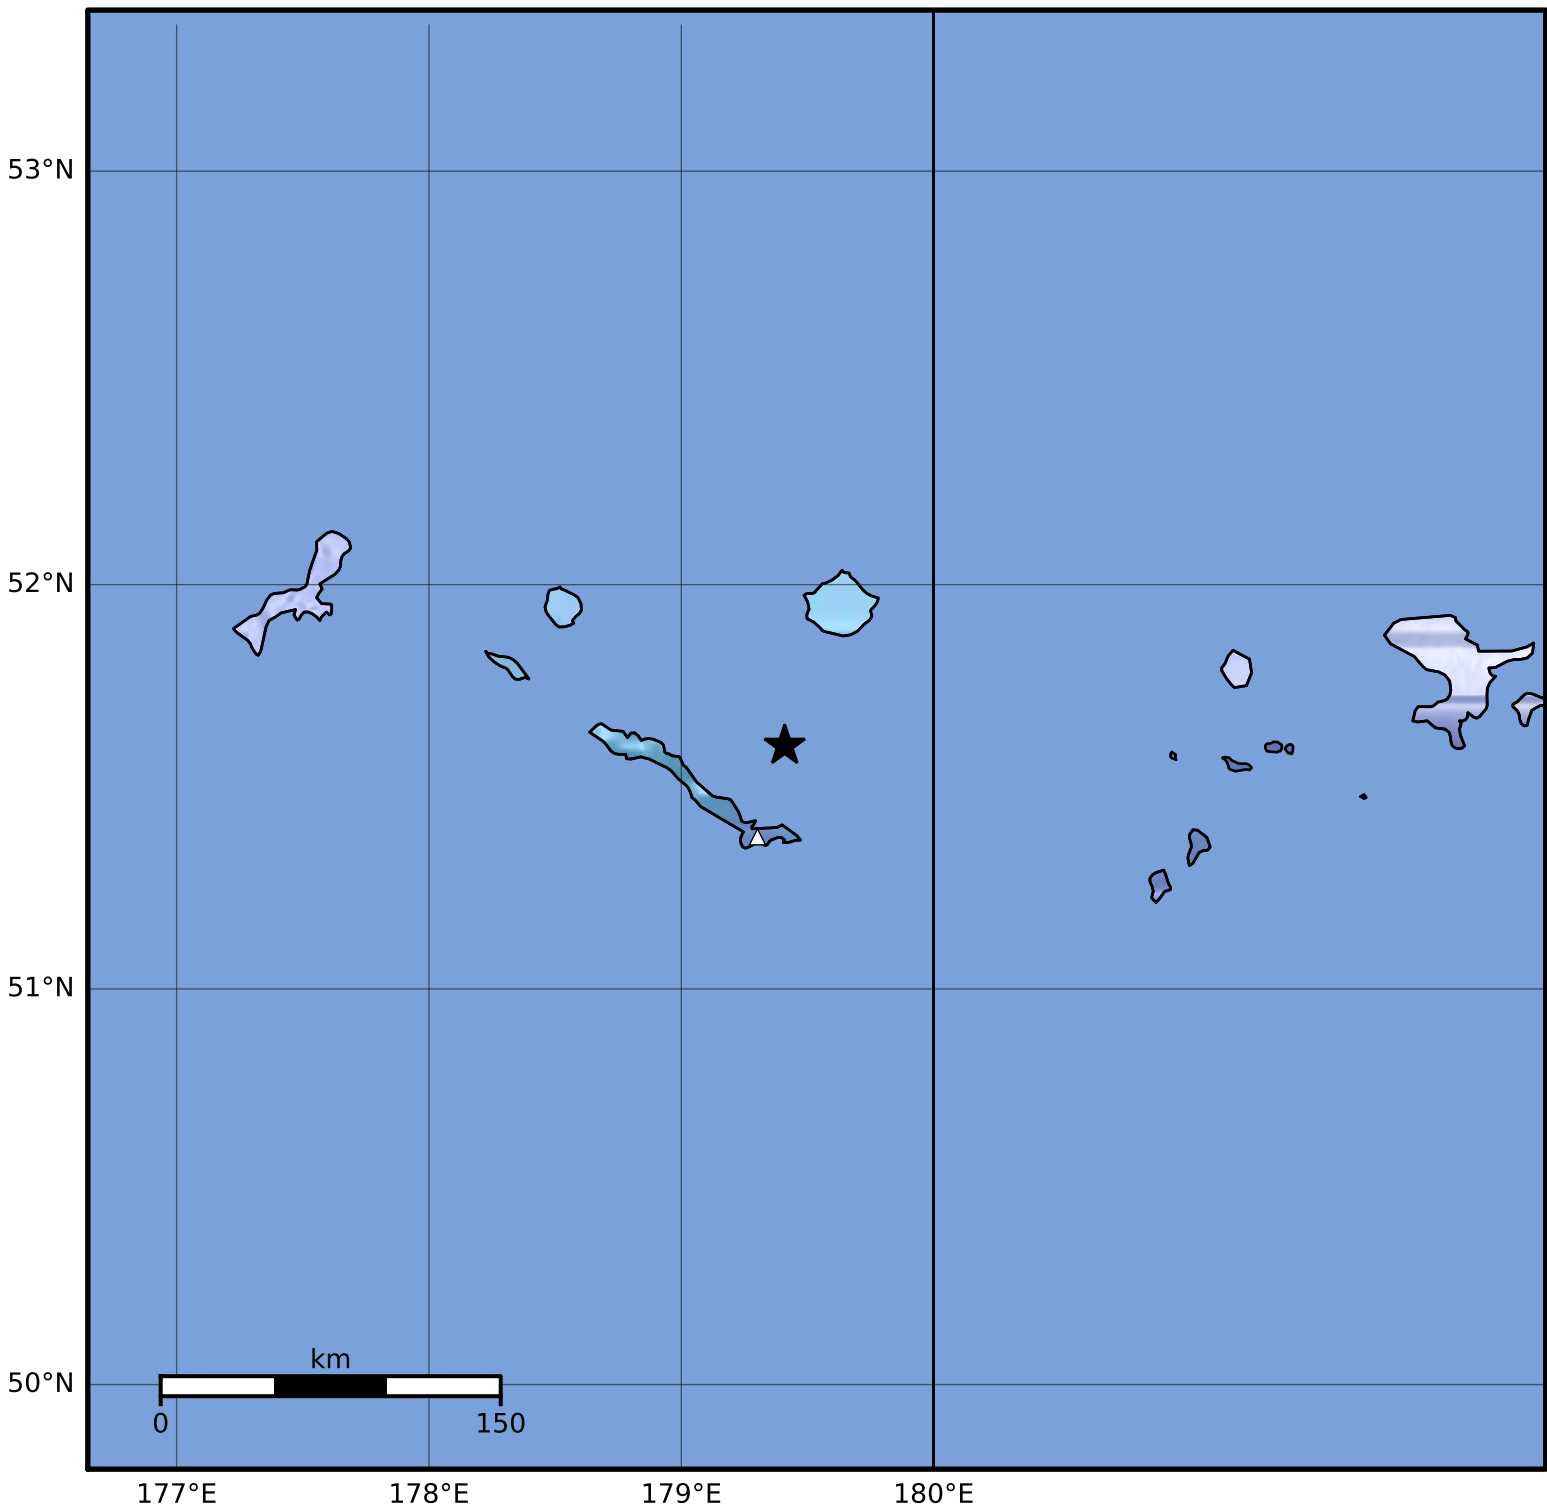

Macroseismic Intensity Map Alaska Earthquake Center  
 ShakeMap: 30 km (19 miles) ENE of Amchitka  
 Sep 24, 2023 18:20:15 UTC M4.1 N51.60 E179.41 Depth: 65.9km ID:ak023c9vbs6m

SHAKING	Not felt	Weak	Light	Moderate	Strong	Very strong	Severe	Violent	Extreme
DAMAGE	None	None	None	Very light	Light	Moderate	Moderate/heavy	Heavy	Very heavy
PGA(%g)	<0.0464	0.297	2.76	6.2	11.5	21.5	40.1	74.7	>139
PGV(cm/s)	<0.0215	0.135	1.41	4.65	9.64	20	41.4	85.8	>178
INTENSITY	<b>I</b>	<b>II-III</b>	<b>IV</b>	<b>V</b>	<b>VI</b>	<b>VII</b>	<b>VIII</b>	<b>IX</b>	<b>X+</b>

Scale based on Worden et al. (2012)

Version 2: Processed 2023-09-24T21:02:04Z

△ Seismic Instrument ○ Reported Intensity

★ Epicenter