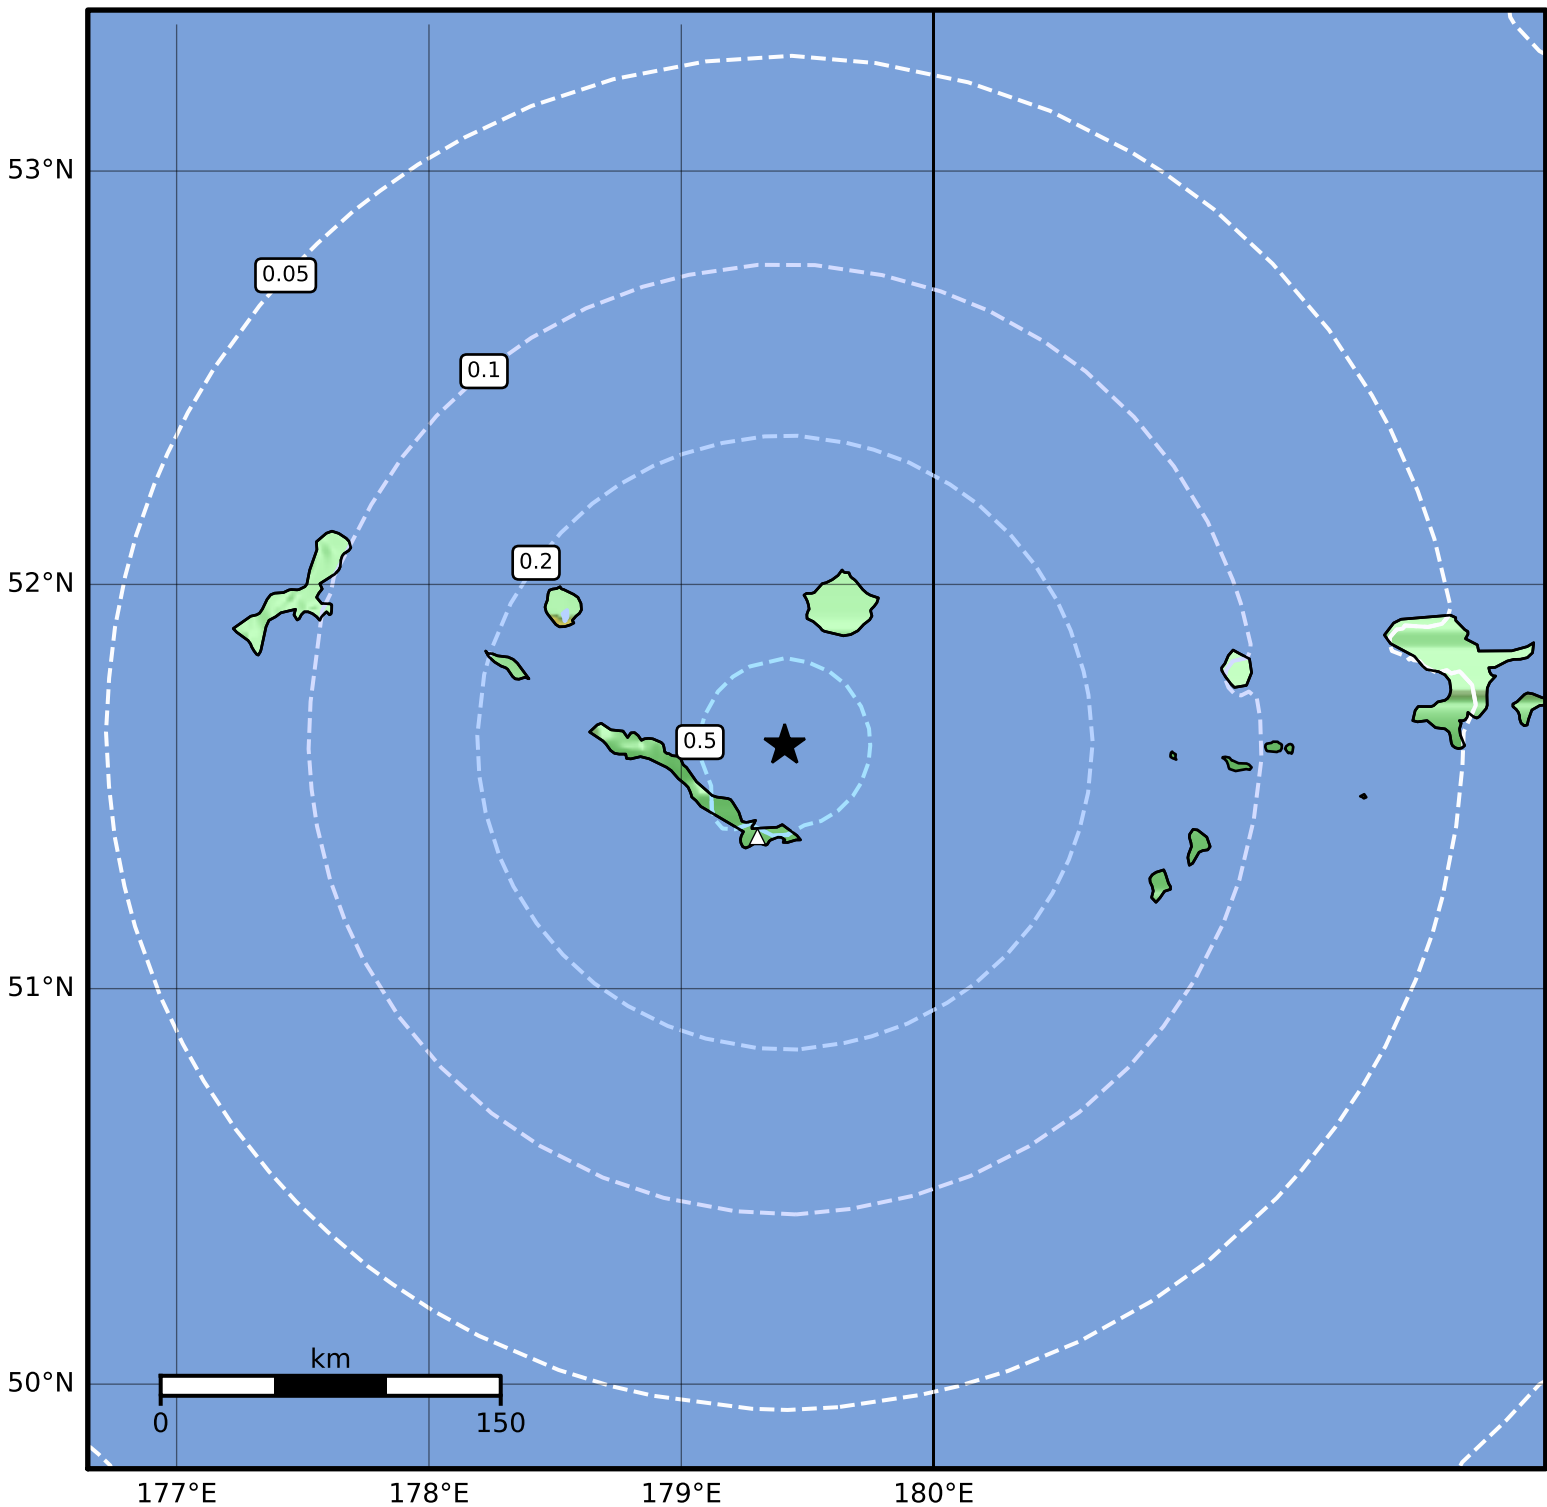

Peak Ground Acceleration Map Alaska Earthquake Center
 ShakeMap: 30 km (19 miles) ENE of Amchitka
 Sep 24, 2023 18:20:15 UTC M4.1 N51.60 E179.41 Depth: 65.9km ID:ak023c9vbs6m

PGA (%g)	0.1	0.2	0.5	1	2	5	10	20	50	100	200

Scale based on Worden et al. (2012)

Version 2: Processed 2023-09-24T21:02:04Z

△ Seismic Instrument ○ Reported Intensity

★ Epicenter