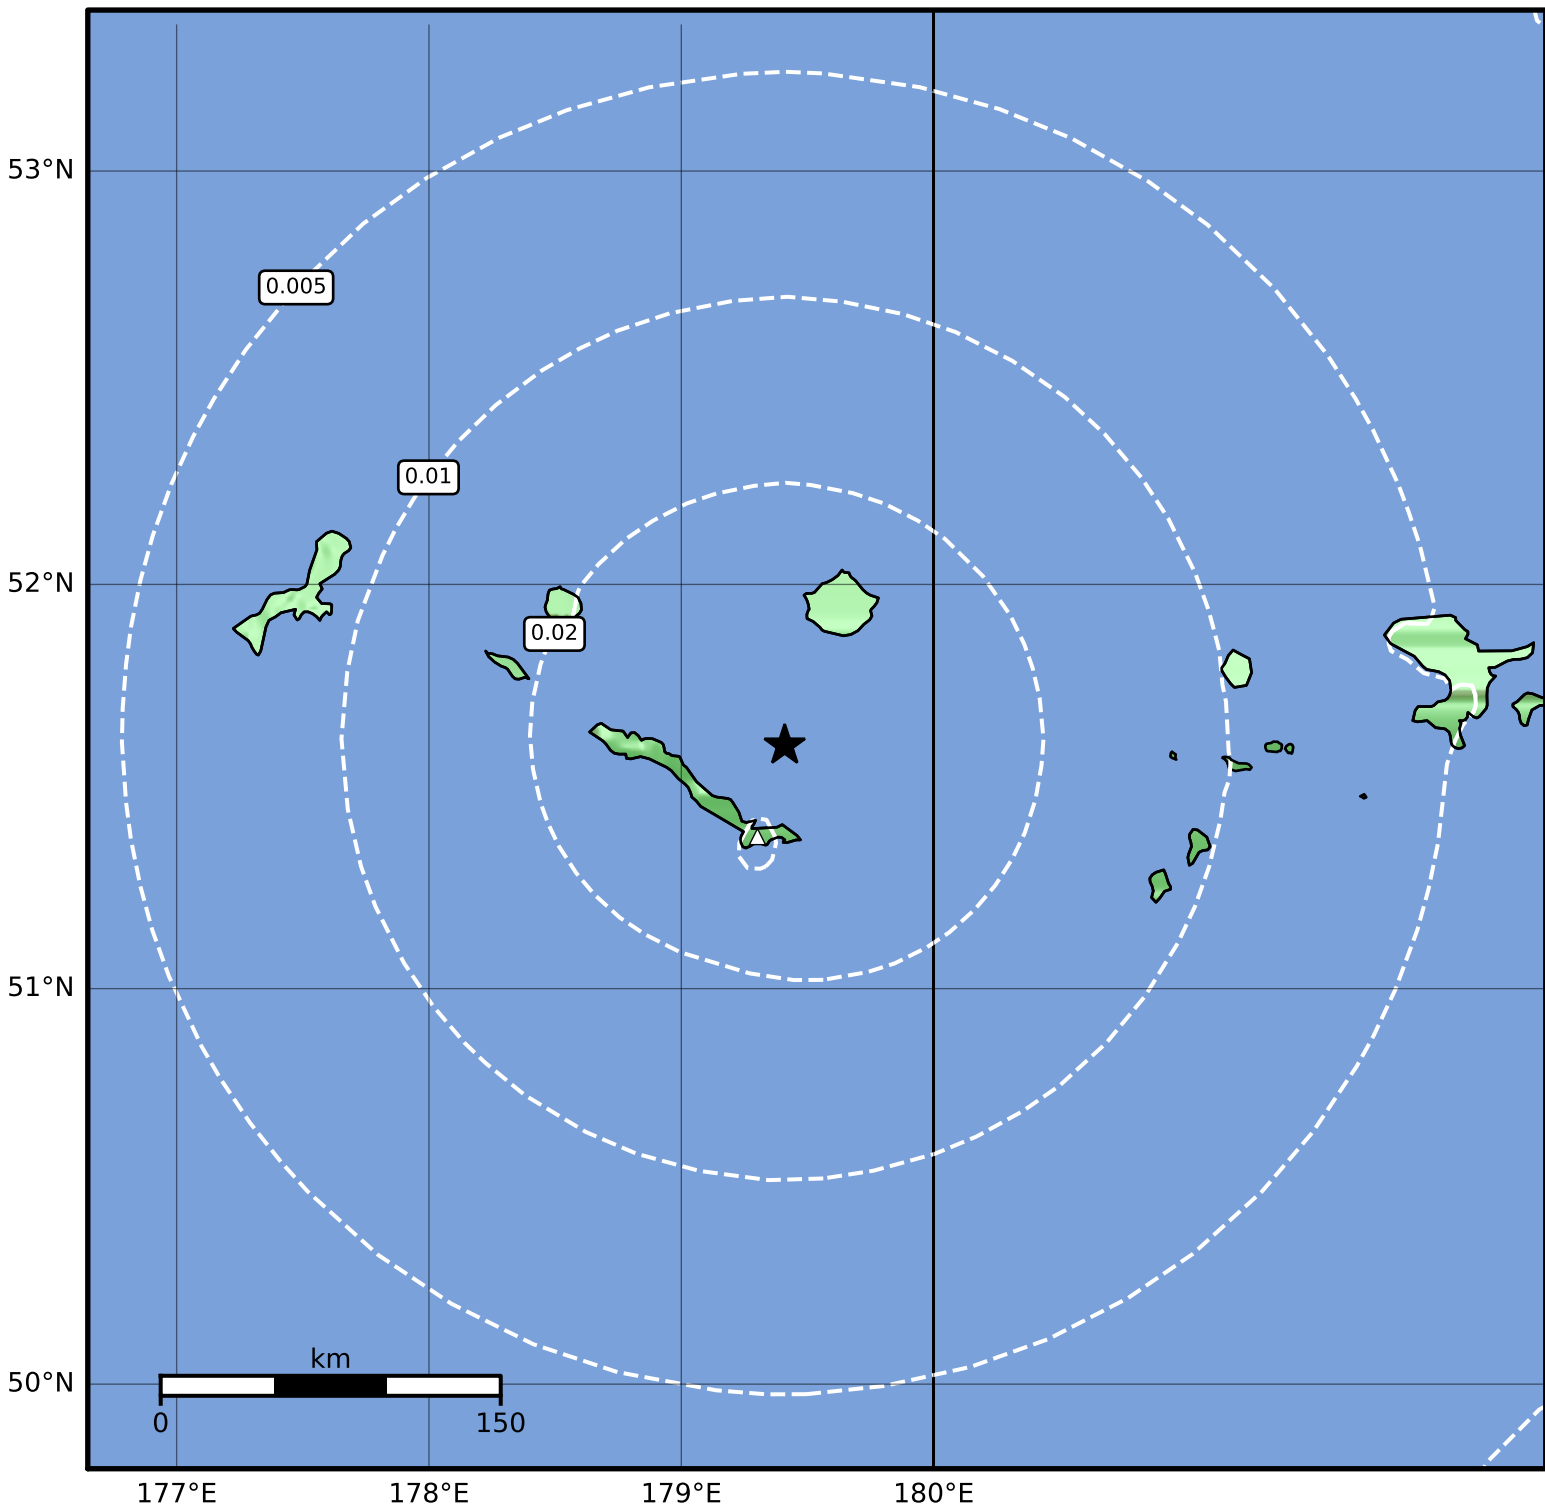

Peak Ground Velocity Map Alaska Earthquake Center
ShakeMap: 30 km (19 miles) ENE of Amchitka
Sep 24, 2023 18:20:15 UTC M4.1 N51.60 E179.41 Depth: 65.9km ID:ak023c9vbs6m

Scale based on Worden et al. (2012)

Version 2: Processed 2023-09-24T21:02:04Z

△ Seismic Instrument ○ Reported Intensity

★ Epicenter