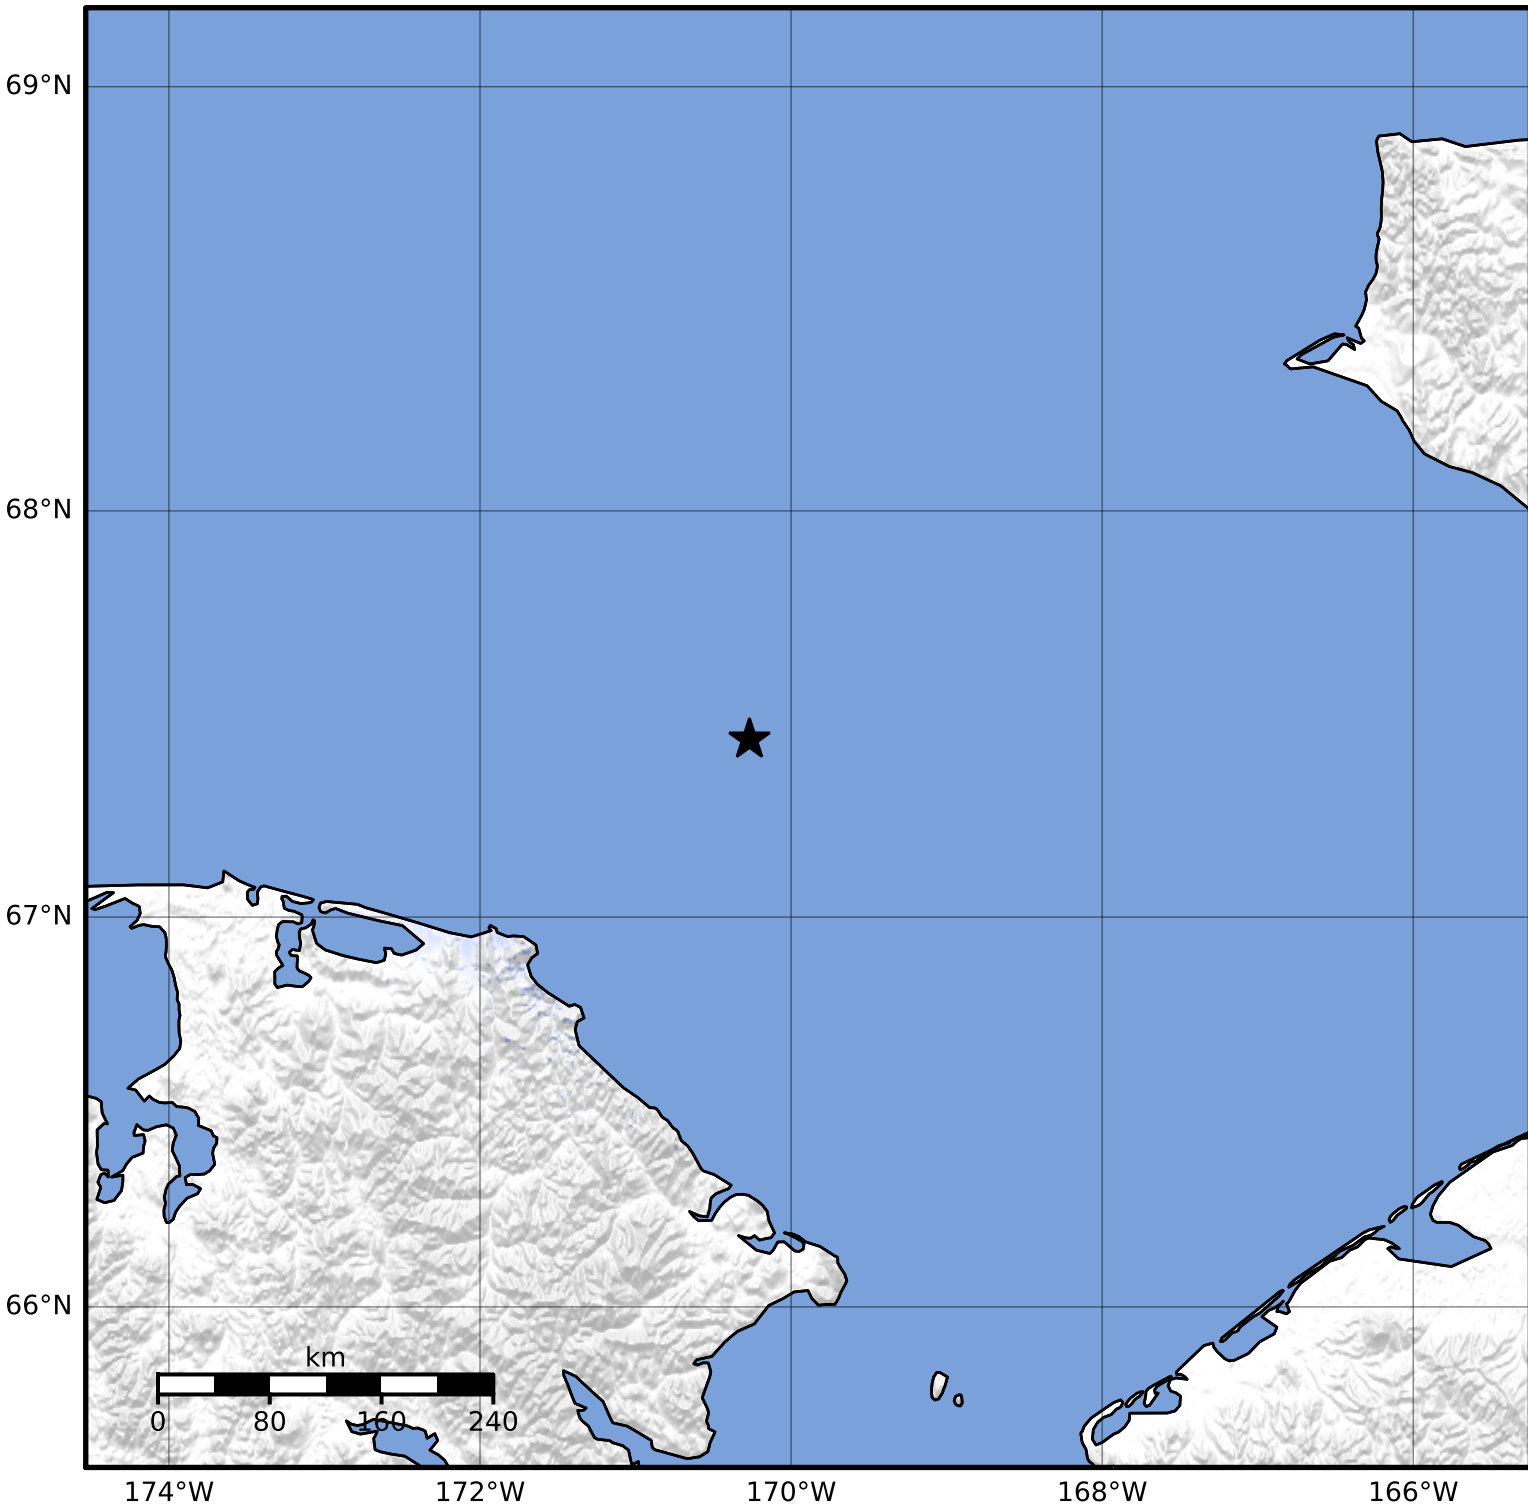

Macroseismic Intensity Map Alaska Earthquake Center
 ShakeMap: 176 km (109 miles) WSW of Point Hope
 Sep 25, 2023 05:27:16 UTC M3.9 N67.44 W170.27 Depth: 21.8km ID:ak023cbb5zvi

SHAKING	Not felt	Weak	Light	Moderate	Strong	Very strong	Severe	Violent	Extreme
DAMAGE	None	None	None	Very light	Light	Moderate	Moderate/heavy	Heavy	Very heavy
PGA(%g)	<0.0464	0.297	2.76	6.2	11.5	21.5	40.1	74.7	>139
PGV(cm/s)	<0.0215	0.135	1.41	4.65	9.64	20	41.4	85.8	>178
INTENSITY	I	II-III	IV	V	VI	VII	VIII	IX	X+

Scale based on Worden et al. (2012)

Version 1: Processed 2023-09-25T09:47:05Z

△ Seismic Instrument ○ Reported Intensity

★ Epicenter