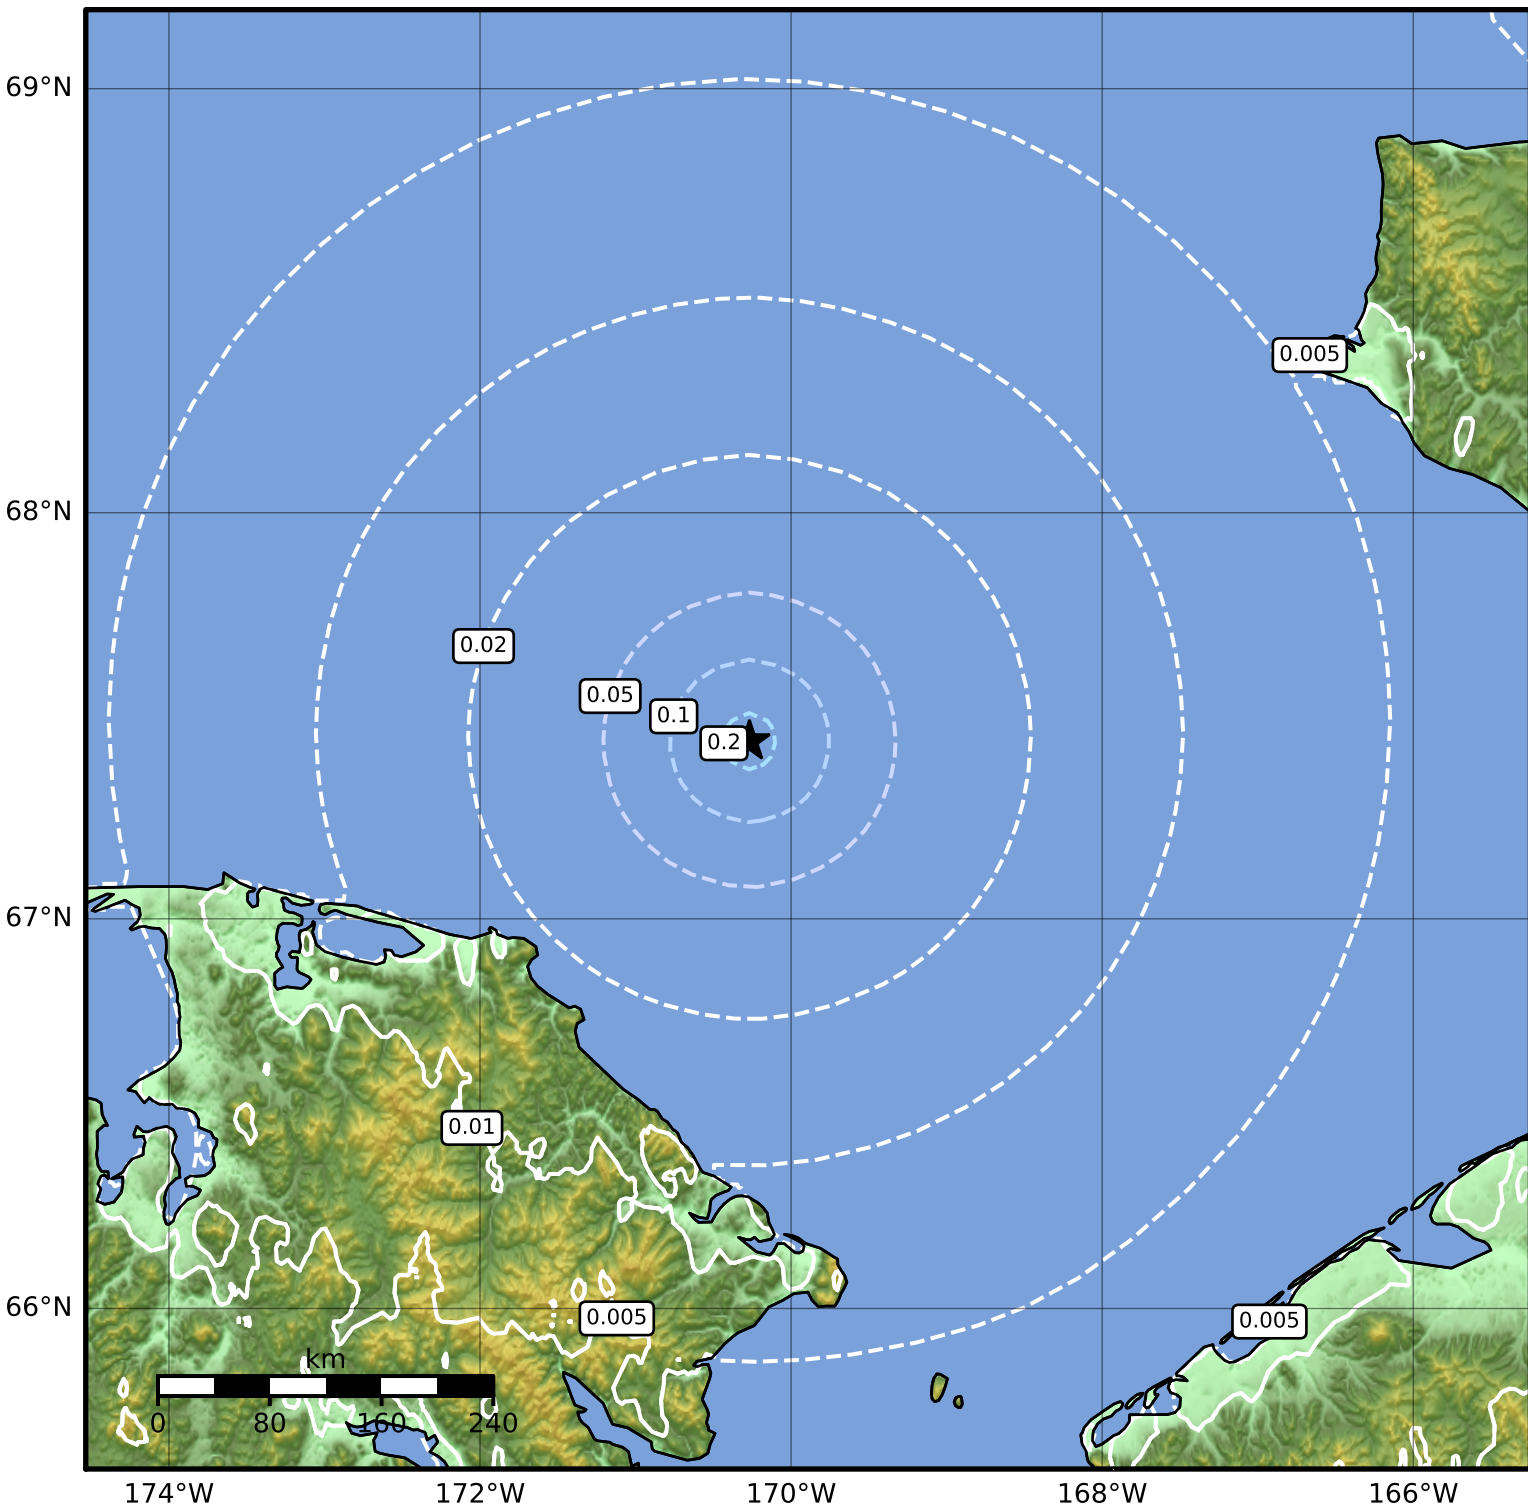

Peak Ground Velocity Map Alaska Earthquake Center  
 ShakeMap: 176 km (109 miles) WSW of Point Hope  
 Sep 25, 2023 05:27:16 UTC M3.9 N67.44 W170.27 Depth: 21.8km ID:ak023cbb5zvi

PGV (cm/s)	0.1	0.2	0.5	1	2	5	10	20	50	100	200
------------	-----	-----	-----	---	---	---	----	----	----	-----	-----

Scale based on Worden et al. (2012)

Version 1: Processed 2023-09-25T09:47:05Z

△ Seismic Instrument ○ Reported Intensity

★ Epicenter