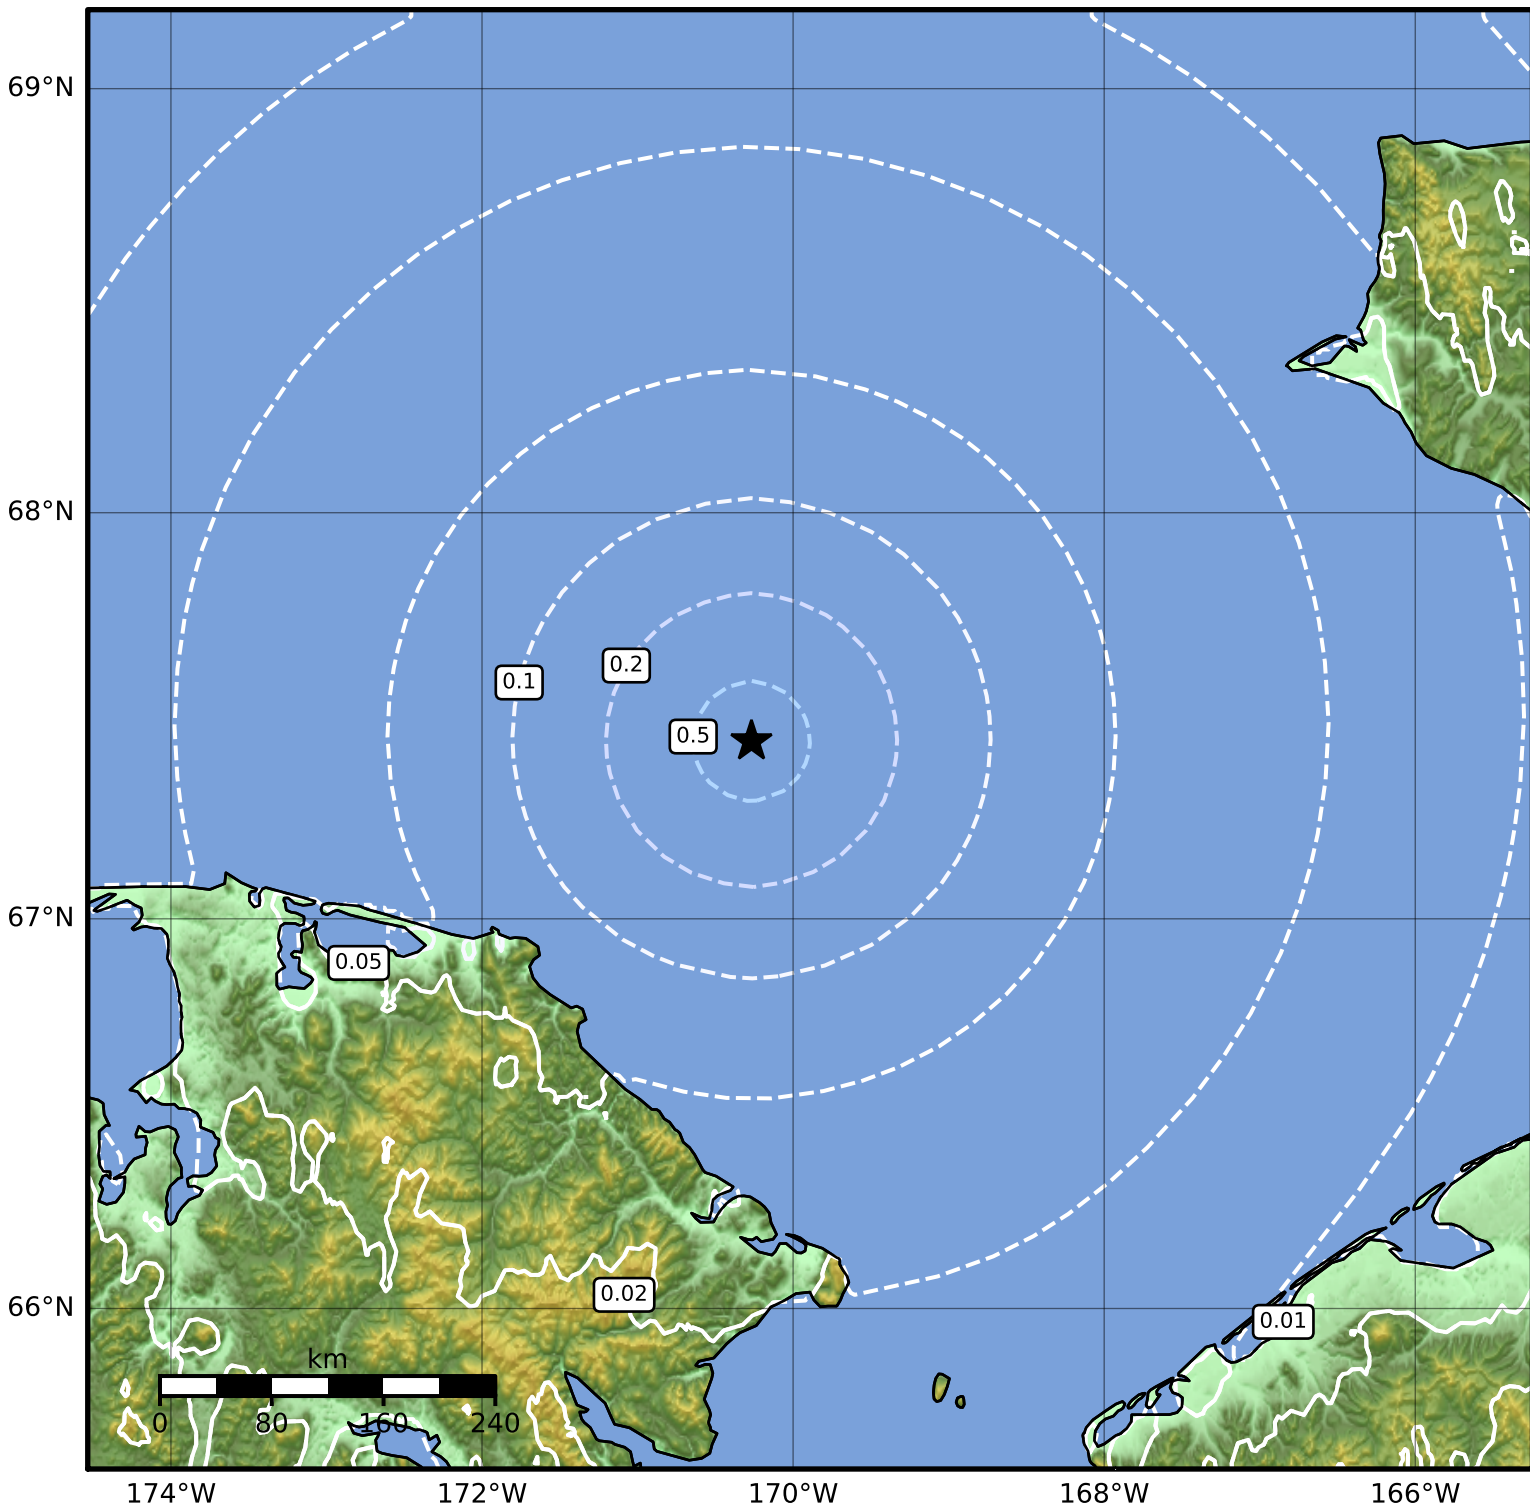

0.3 Second Peak Spectral Acceleration Map Alaska Earthquake Center
 ShakeMap: 176 km (109 miles) WSW of Point Hope
 Sep 25, 2023 05:27:16 UTC M3.9 N67.44 W170.27 Depth: 21.8km ID:ak023cbb5zvi

SA(0.3) (%g)	0.1	0.2	0.5	1	2	5	10	20	50	100	200
--------------	-----	-----	-----	---	---	---	----	----	----	-----	-----

Scale based on Worden et al. (2012)

Version 1: Processed 2023-09-25T09:47:05Z

△ Seismic Instrument ○ Reported Intensity

★ Epicenter