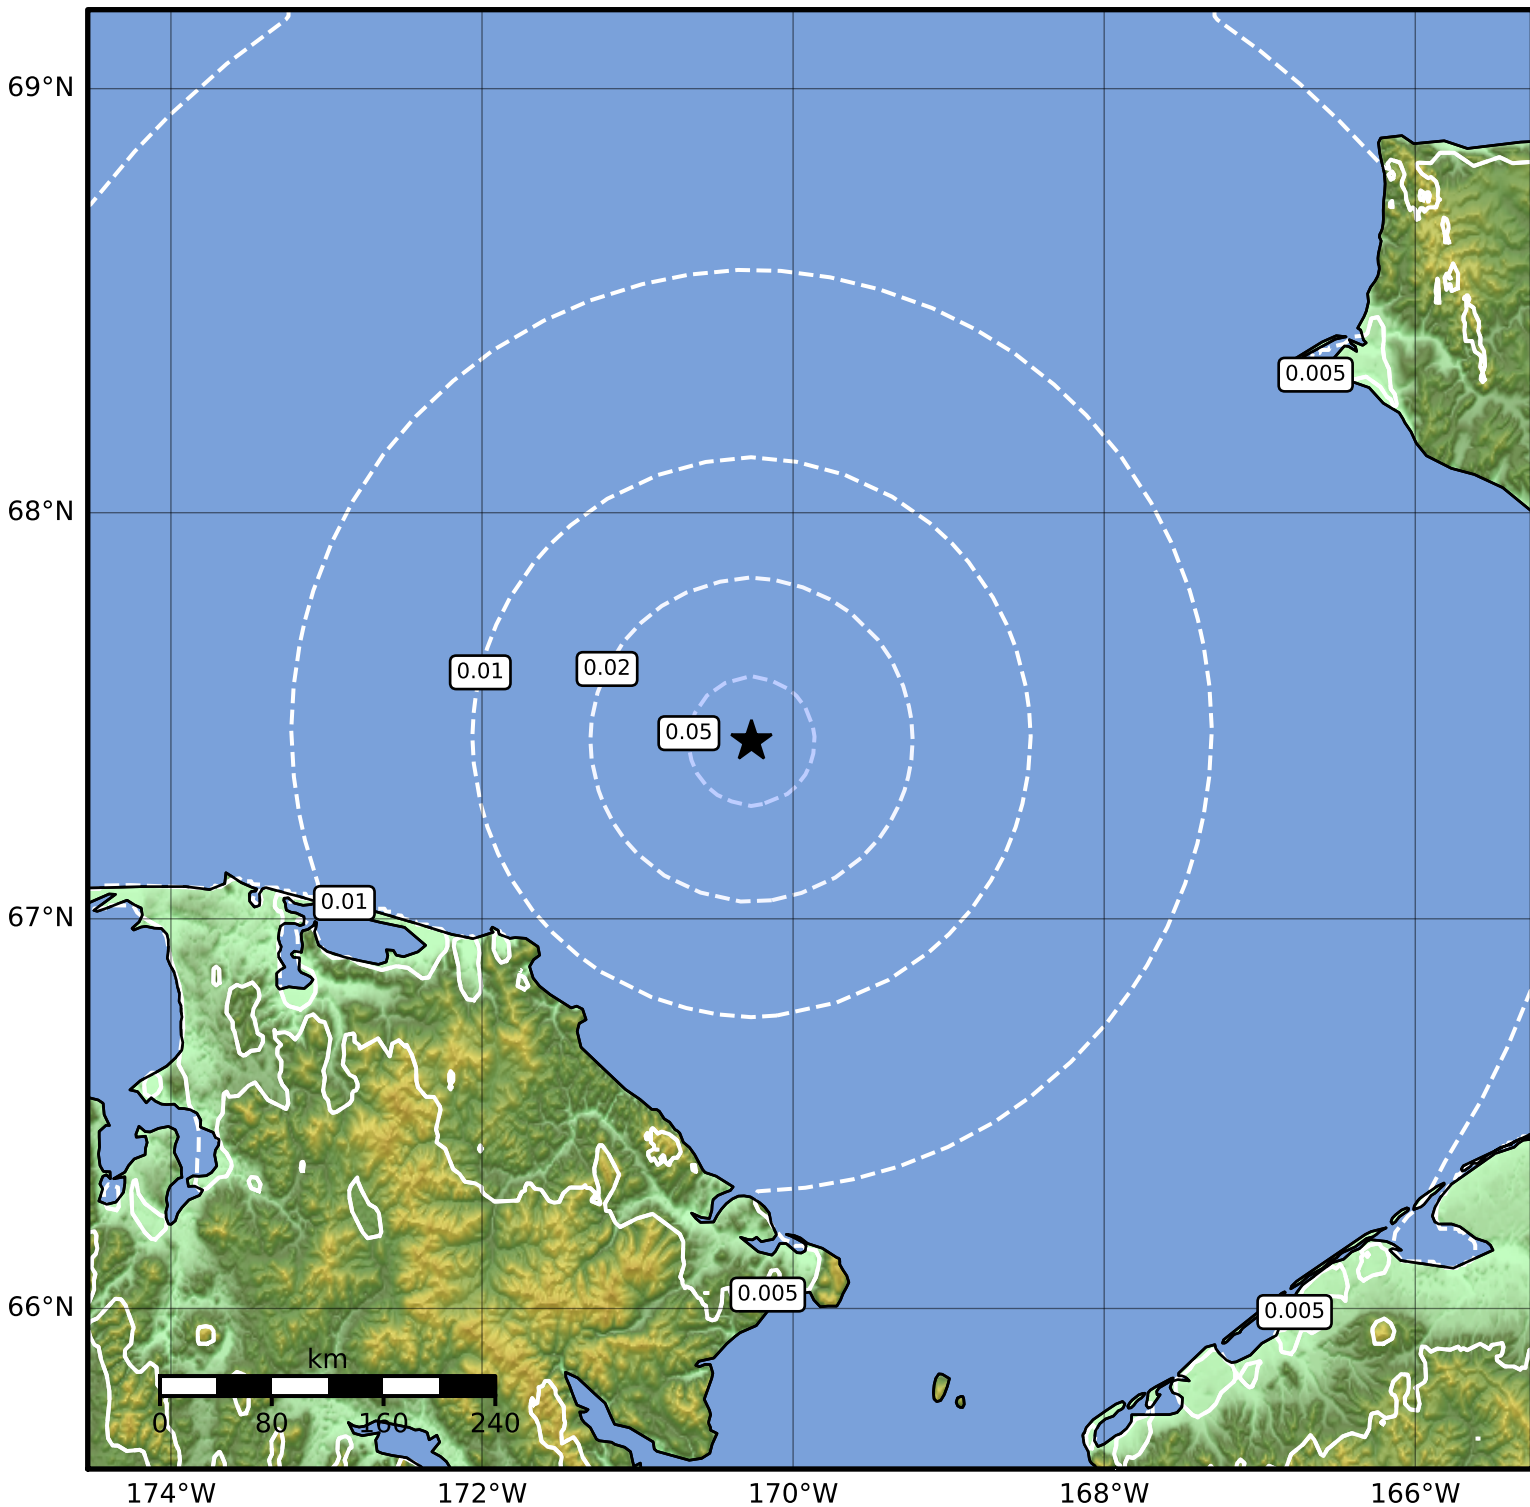

1.0 Second Peak Spectral Acceleration Map Alaska Earthquake Center  
 ShakeMap: 176 km (109 miles) WSW of Point Hope  
 Sep 25, 2023 05:27:16 UTC M3.9 N67.44 W170.27 Depth: 21.8km ID:ak023cbb5zvi

SA(1.0) (%g)	0.1	0.2	0.5	1	2	5	10	20	50	100	200
--------------	-----	-----	-----	---	---	---	----	----	----	-----	-----

Scale based on Worden et al. (2012)

Version 1: Processed 2023-09-25T09:47:05Z

△ Seismic Instrument    ○ Reported Intensity

★ Epicenter