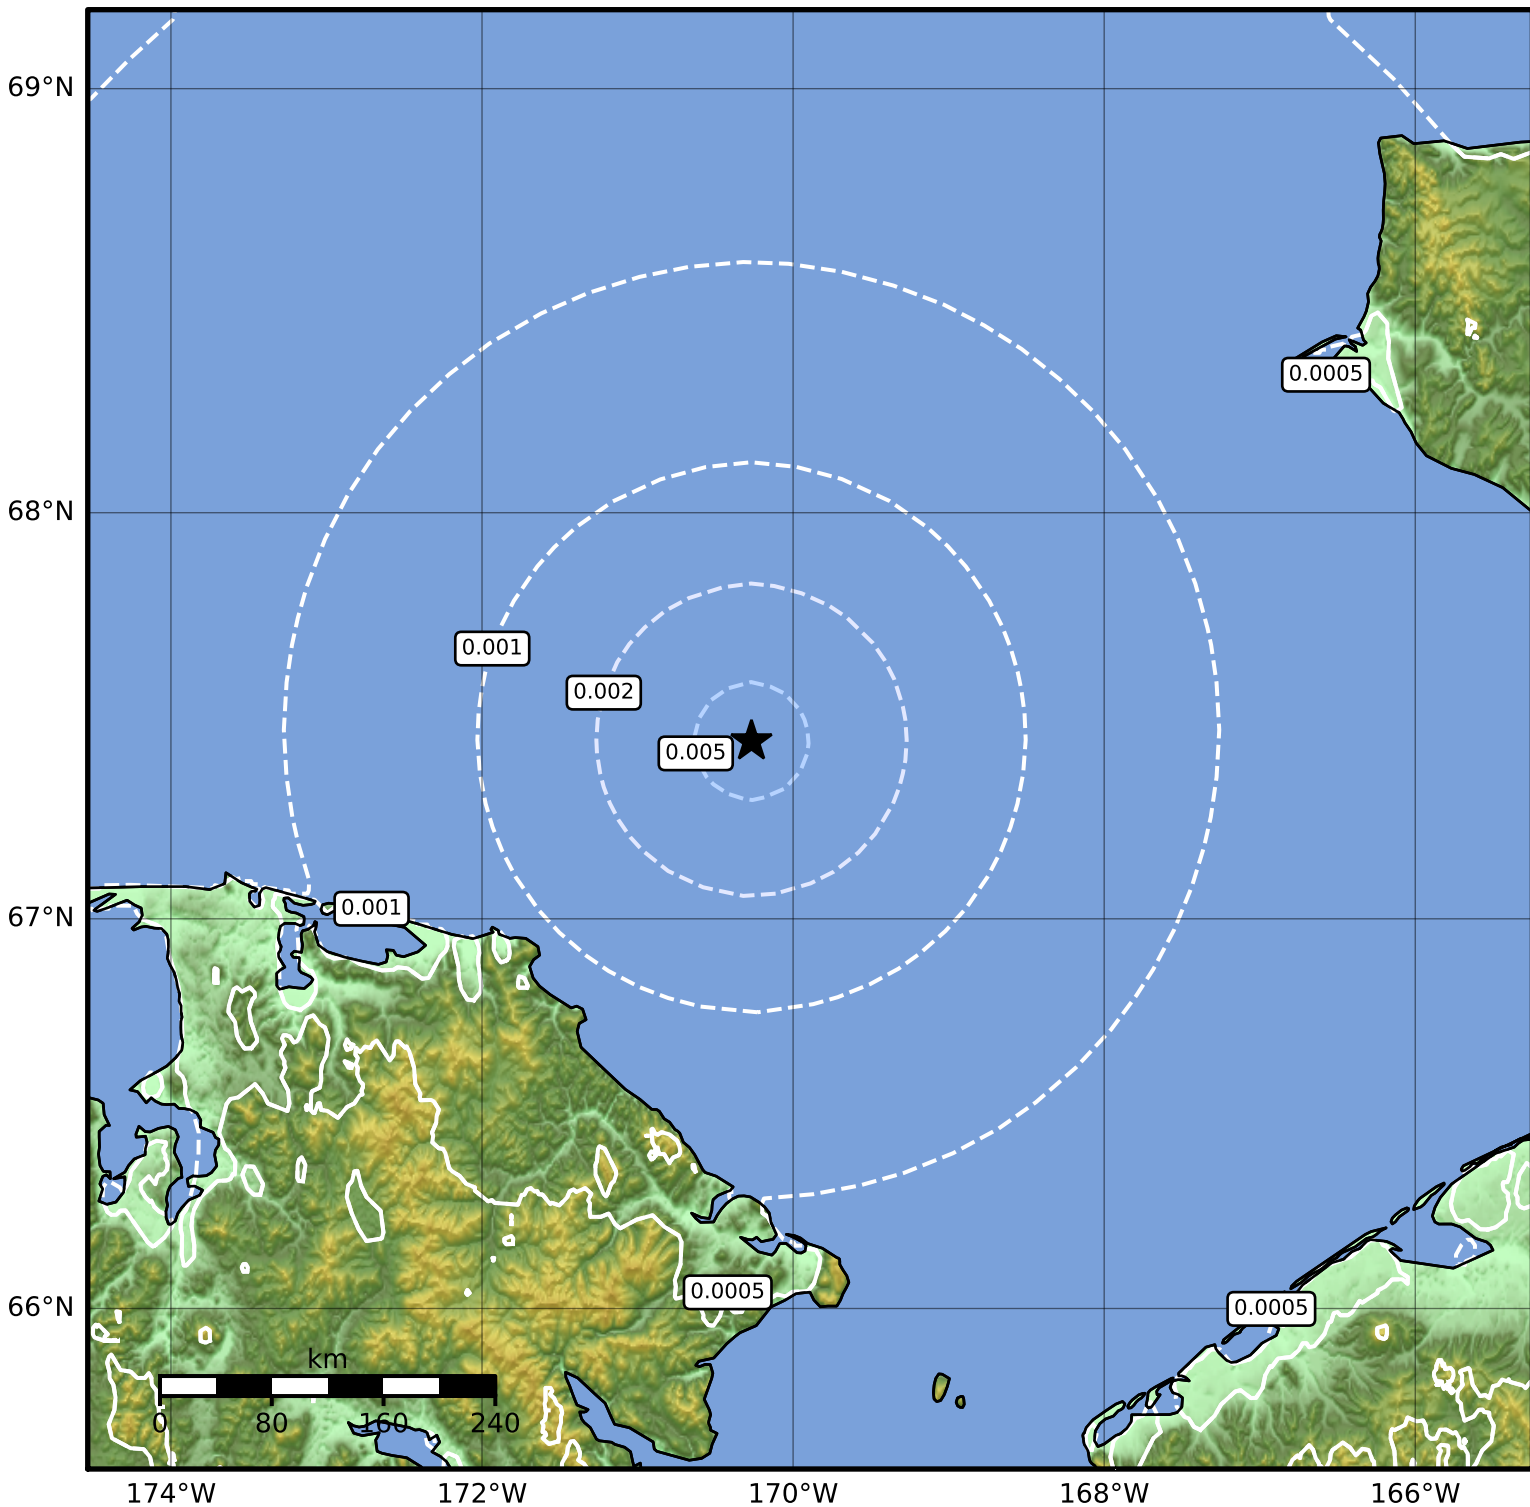

3.0 Second Peak Spectral Acceleration Map Alaska Earthquake Center
ShakeMap: 176 km (109 miles) WSW of Point Hope
Sep 25, 2023 05:27:16 UTC M3.9 N67.44 W170.27 Depth: 21.8km ID:ak023cbb5zvi

Scale based on Worden et al. (2012)

△ Seismic Instrument ○ Reported Intensity

★ Epicenter

Version 1: Processed 2023-09-25T09:47:05Z