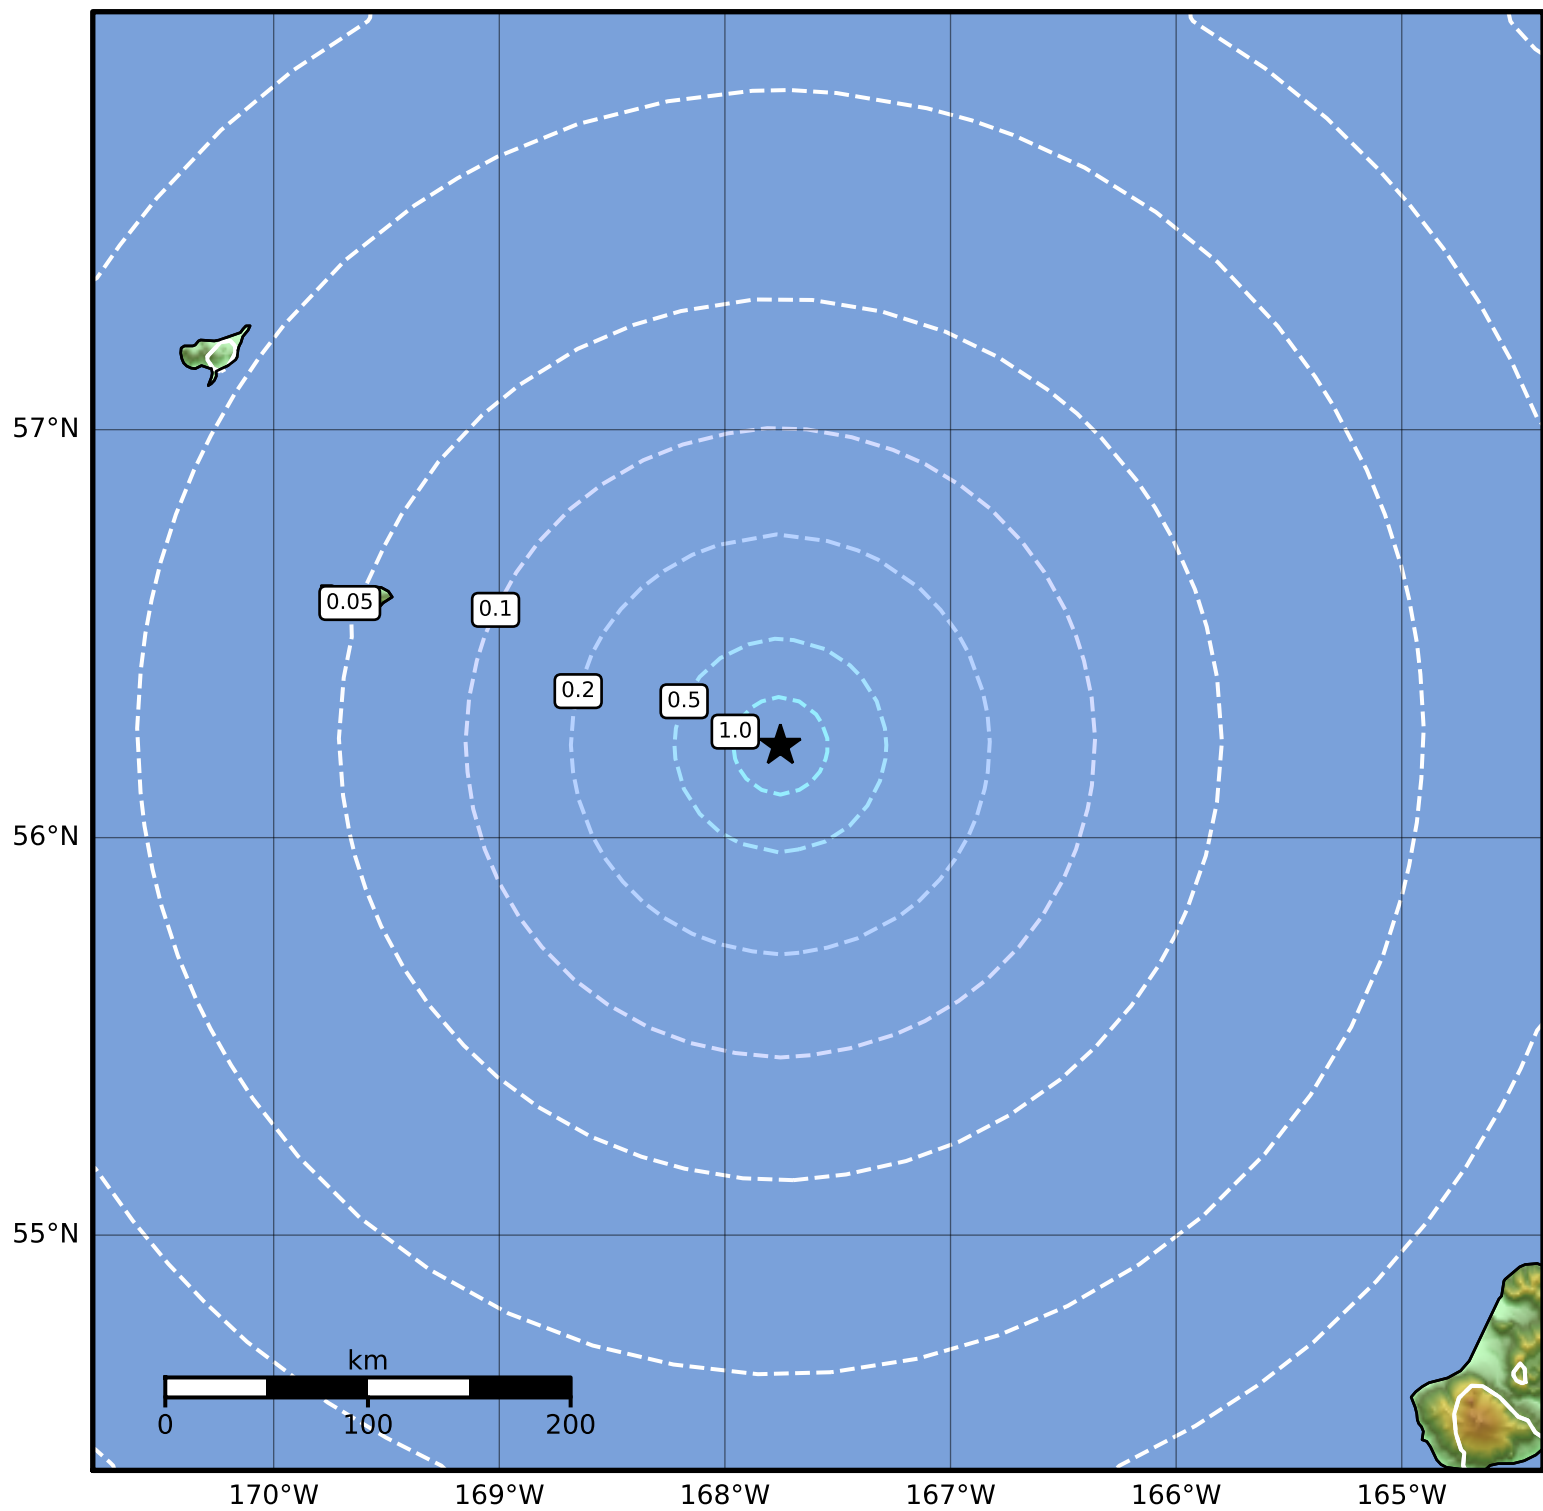

Peak Ground Acceleration Map Alaska Earthquake Center
 ShakeMap: 170 km (106 miles) SE of St. George
 Sep 27, 2023 09:51:10 UTC M4.3 N56.23 W167.75 Depth: 23.9km ID:ak023ceork6b

PGA (%g)	0.1	0.2	0.5	1	2	5	10	20	50	100	200

Scale based on Worden et al. (2012)

Version 2: Processed 2023-09-27T16:54:16Z

△ Seismic Instrument ○ Reported Intensity ★ Epicenter