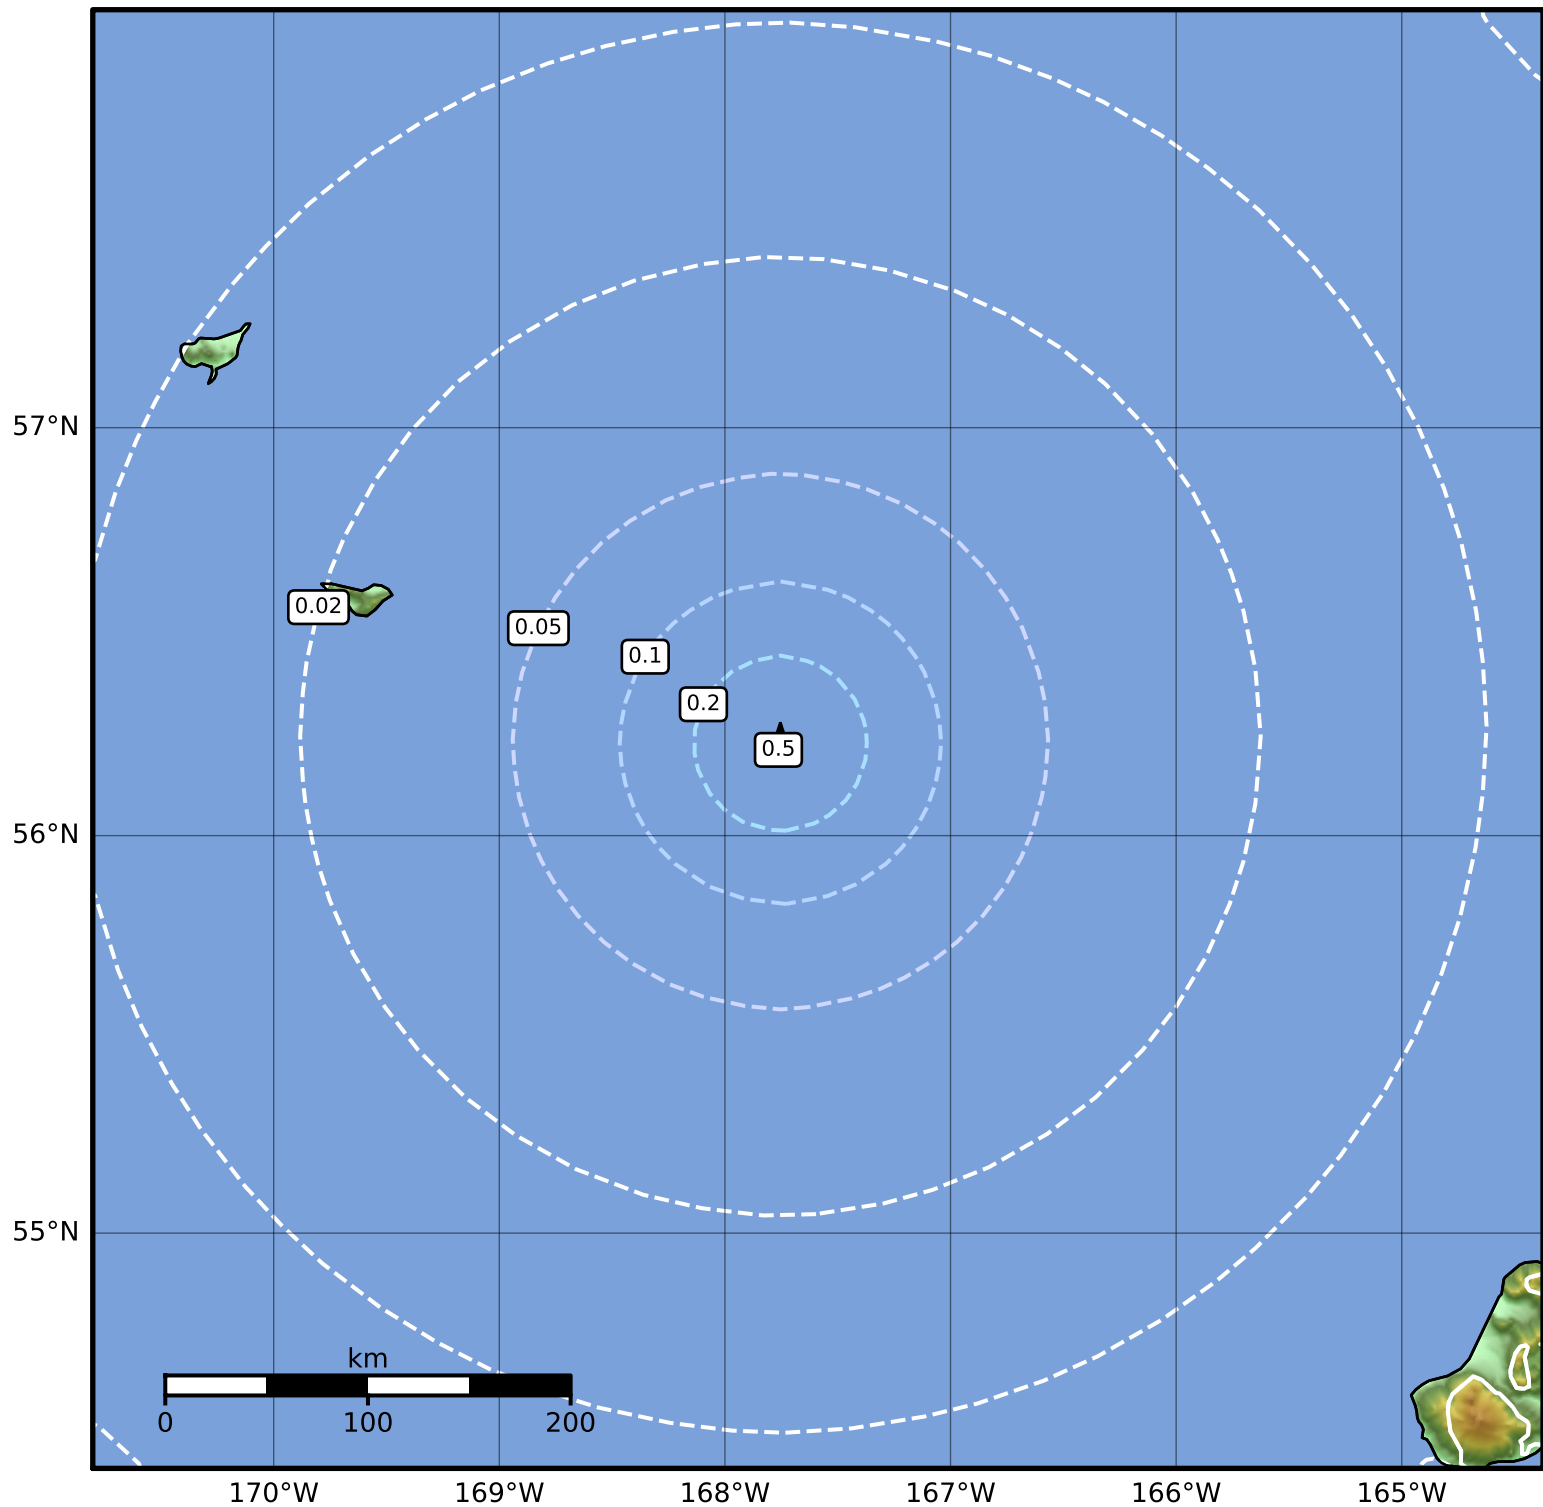

Peak Ground Velocity Map Alaska Earthquake Center
ShakeMap: 170 km (106 miles) SE of St. George
Sep 27, 2023 09:51:10 UTC M4.3 N56.23 W167.75 Depth: 23.9km ID:ak023ceork6b

PGV (cm/s)	0.1	0.2	0.5	1	2	5	10	20	50	100	200
------------	-----	-----	-----	---	---	---	----	----	----	-----	-----

Scale based on Worden et al. (2012)

Version 2: Processed 2023-09-27T16:54:16Z

△ Seismic Instrument ○ Reported Intensity

★ Epicenter