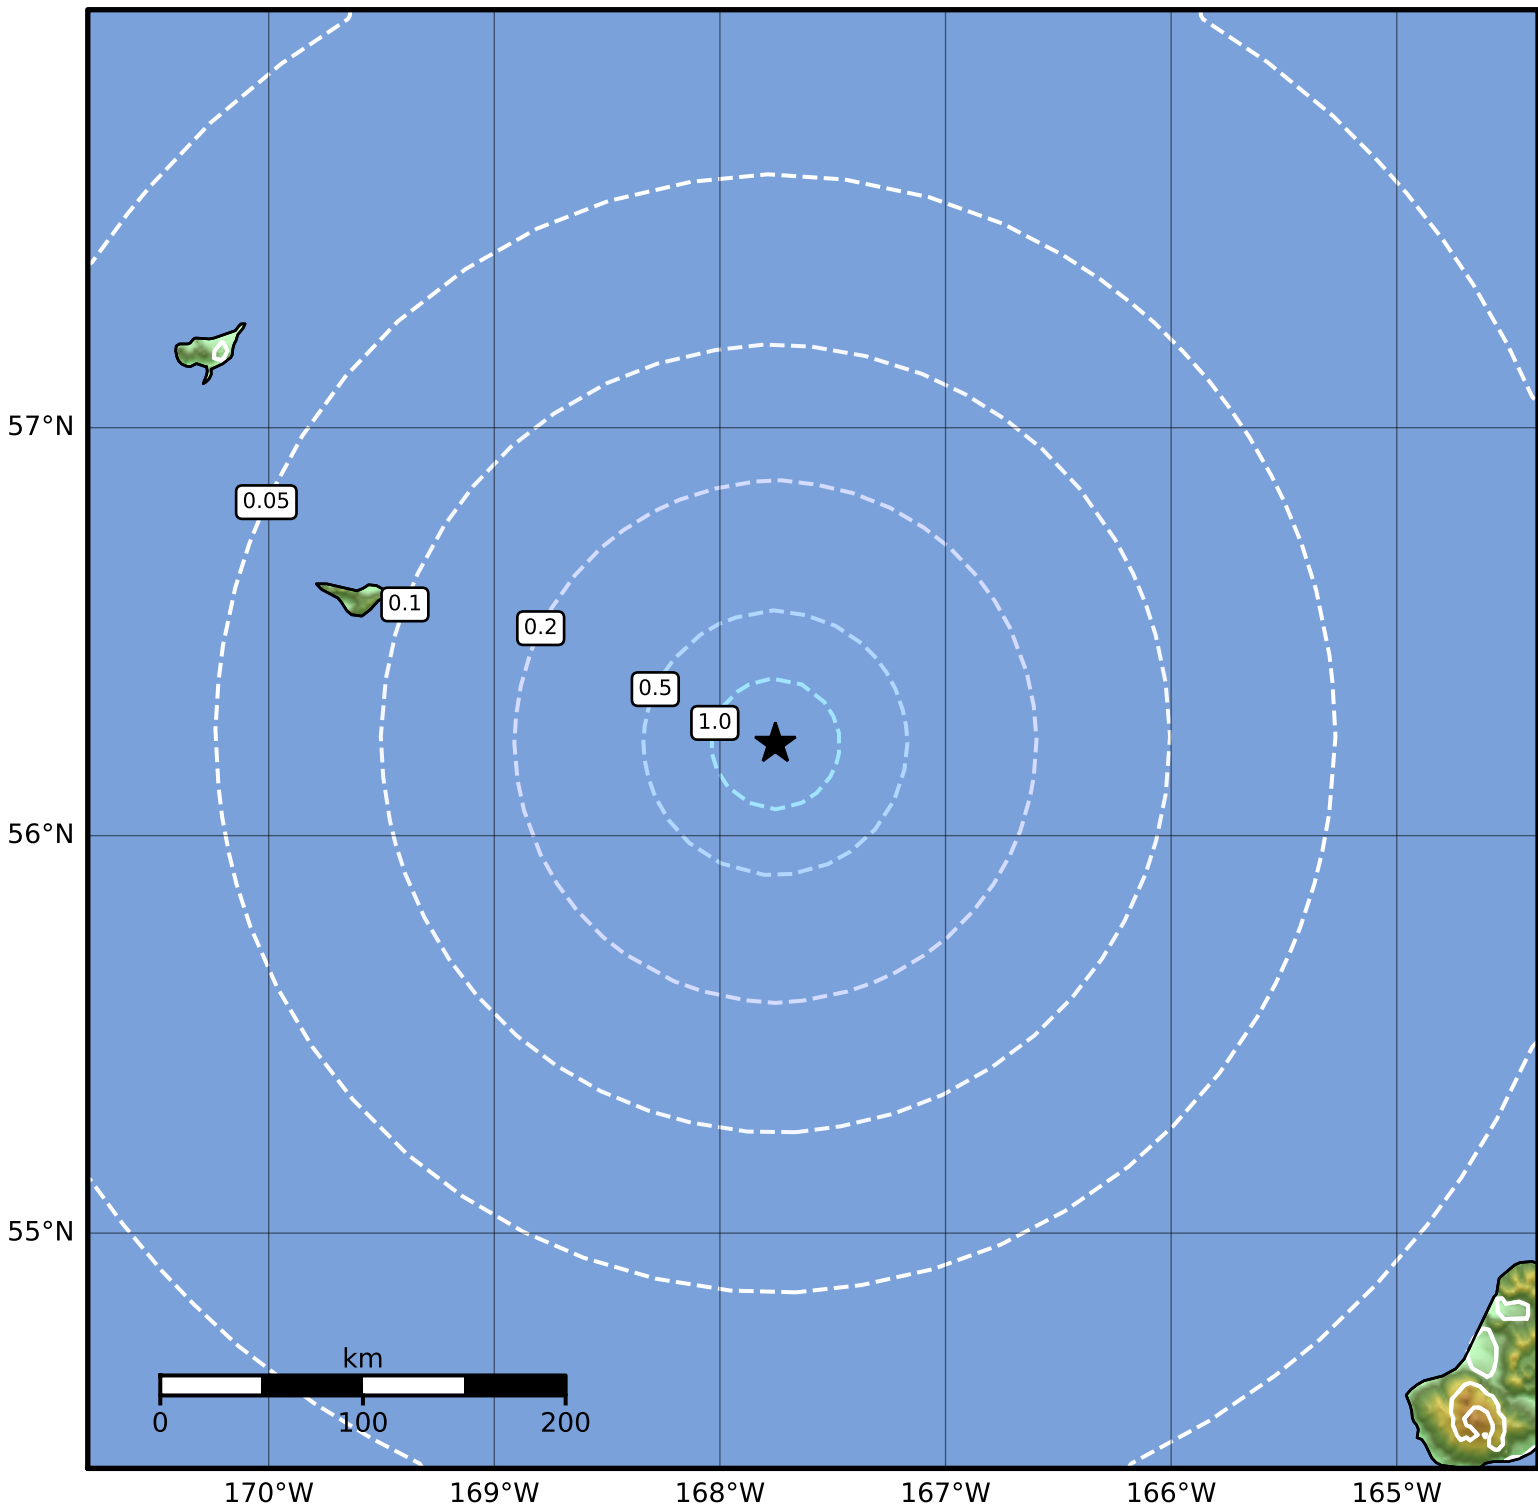

0.3 Second Peak Spectral Acceleration Map Alaska Earthquake Center  
 ShakeMap: 170 km (106 miles) SE of St. George  
 Sep 27, 2023 09:51:10 UTC M4.3 N56.23 W167.75 Depth: 23.9km ID:ak023ceork6b

SA(0.3) (%g)	0.1	0.2	0.5	1	2	5	10	20	50	100	200
--------------	-----	-----	-----	---	---	---	----	----	----	-----	-----

Scale based on Worden et al. (2012)

Version 2: Processed 2023-09-27T16:54:16Z

△ Seismic Instrument    ○ Reported Intensity

★ Epicenter