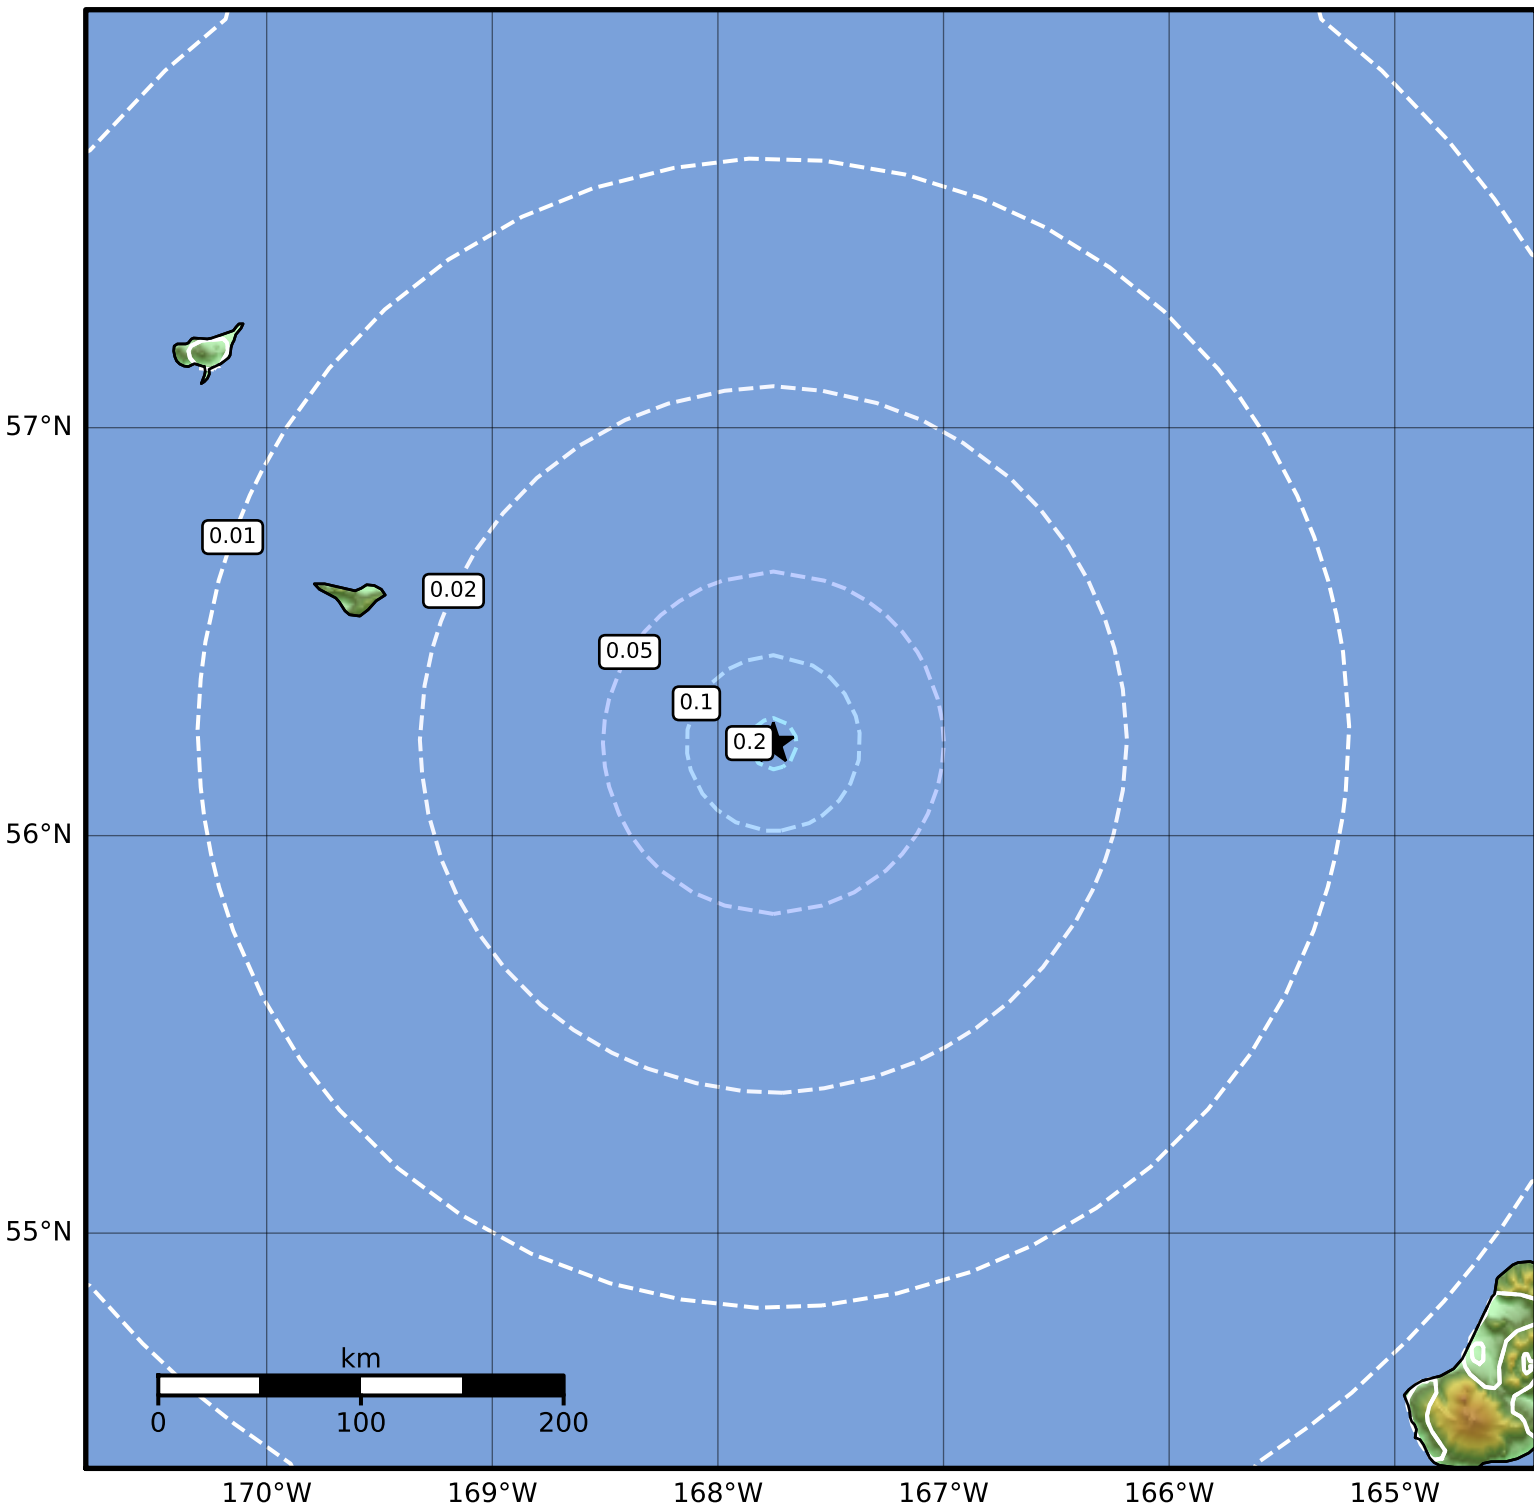

1.0 Second Peak Spectral Acceleration Map Alaska Earthquake Center  
 ShakeMap: 170 km (106 miles) SE of St. George  
 Sep 27, 2023 09:51:10 UTC M4.3 N56.23 W167.75 Depth: 23.9km ID:ak023ceork6b

SA(1.0) (%g)	0.1	0.2	0.5	1	2	5	10	20	50	100	200
--------------	-----	-----	-----	---	---	---	----	----	----	-----	-----

Scale based on Worden et al. (2012)

Version 2: Processed 2023-09-27T16:54:16Z

△ Seismic Instrument ○ Reported Intensity

★ Epicenter