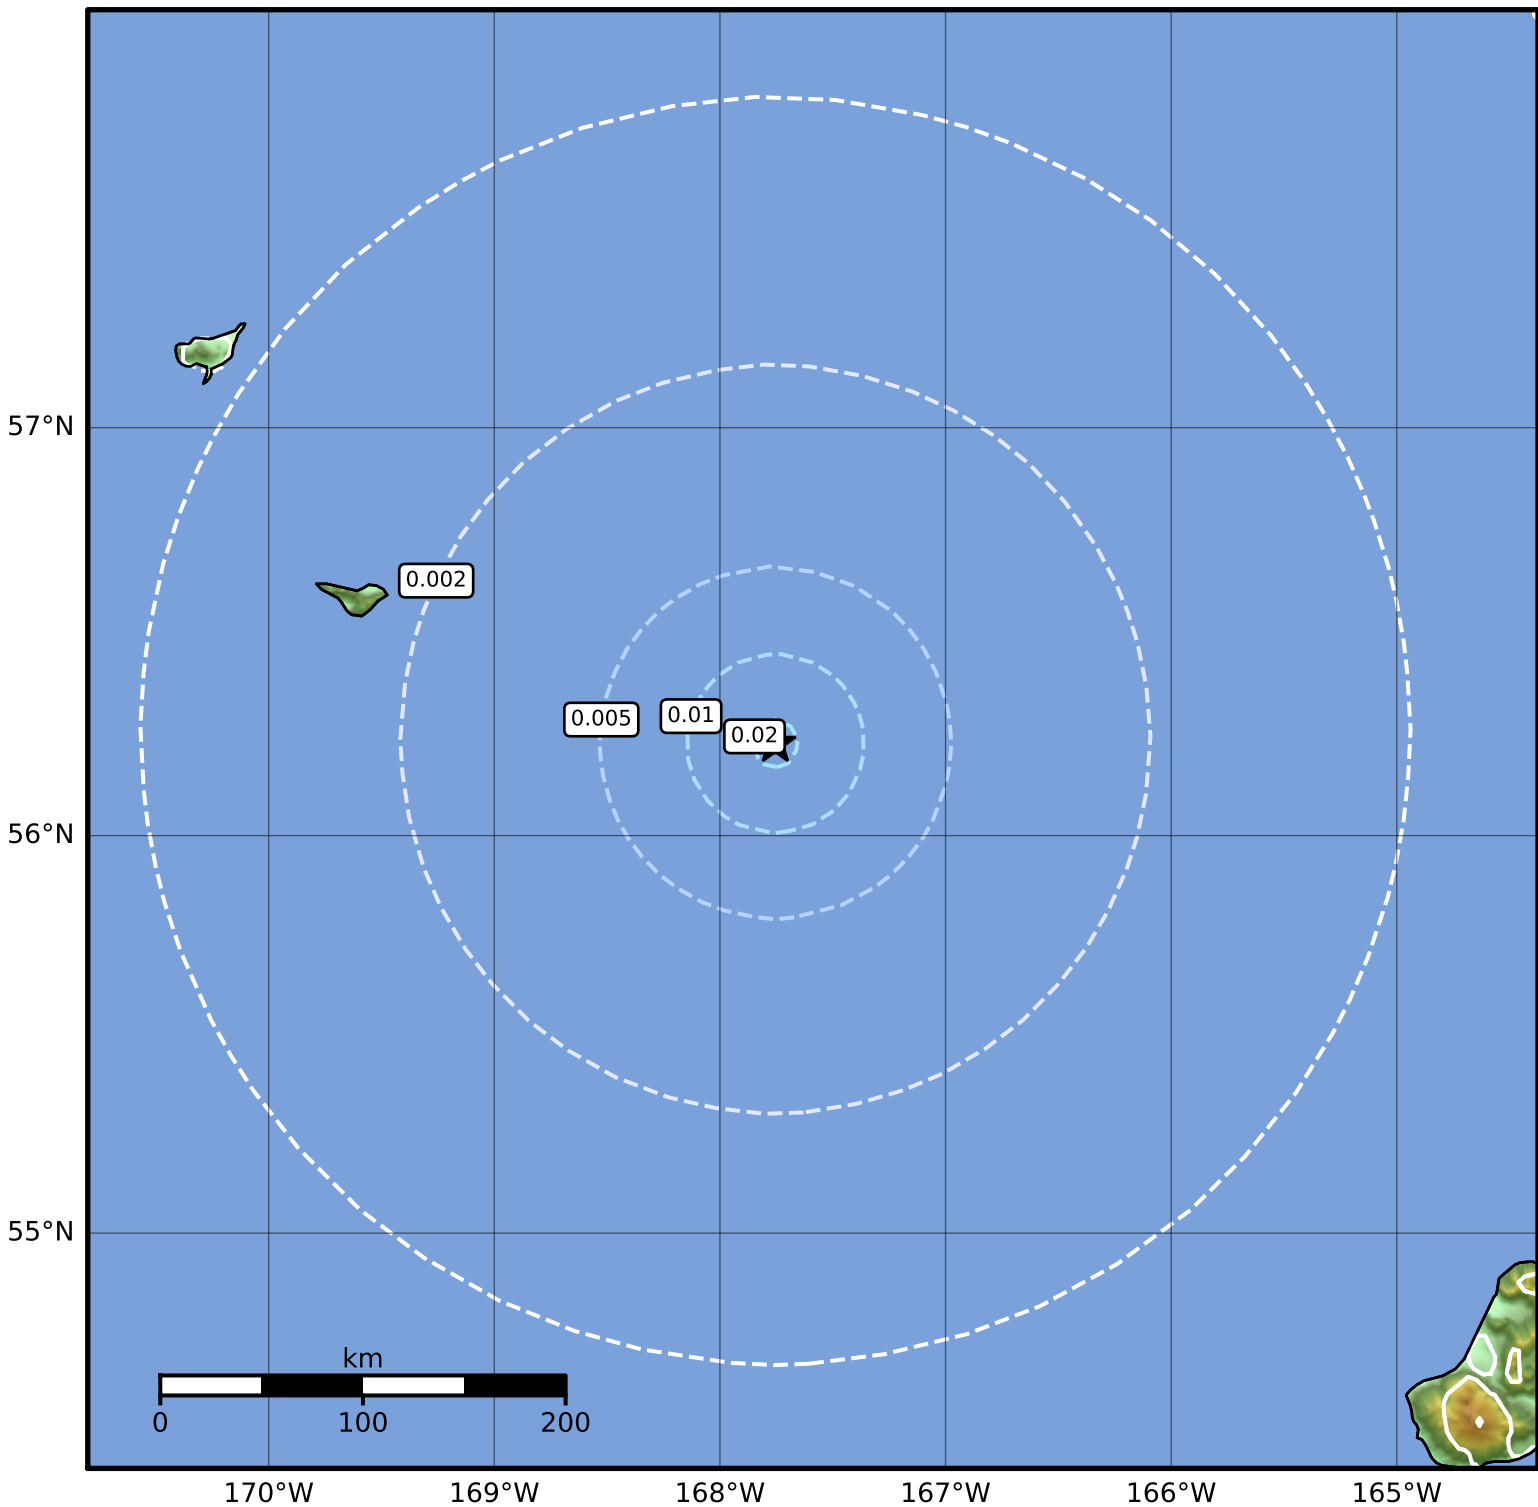

3.0 Second Peak Spectral Acceleration Map Alaska Earthquake Center  
 ShakeMap: 170 km (106 miles) SE of St. George  
 Sep 27, 2023 09:51:10 UTC M4.3 N56.23 W167.75 Depth: 23.9km ID:ak023ceork6b

Scale based on Worden et al. (2012)

Version 2: Processed 2023-09-27T16:54:16Z

△ Seismic Instrument ○ Reported Intensity

★ Epicenter