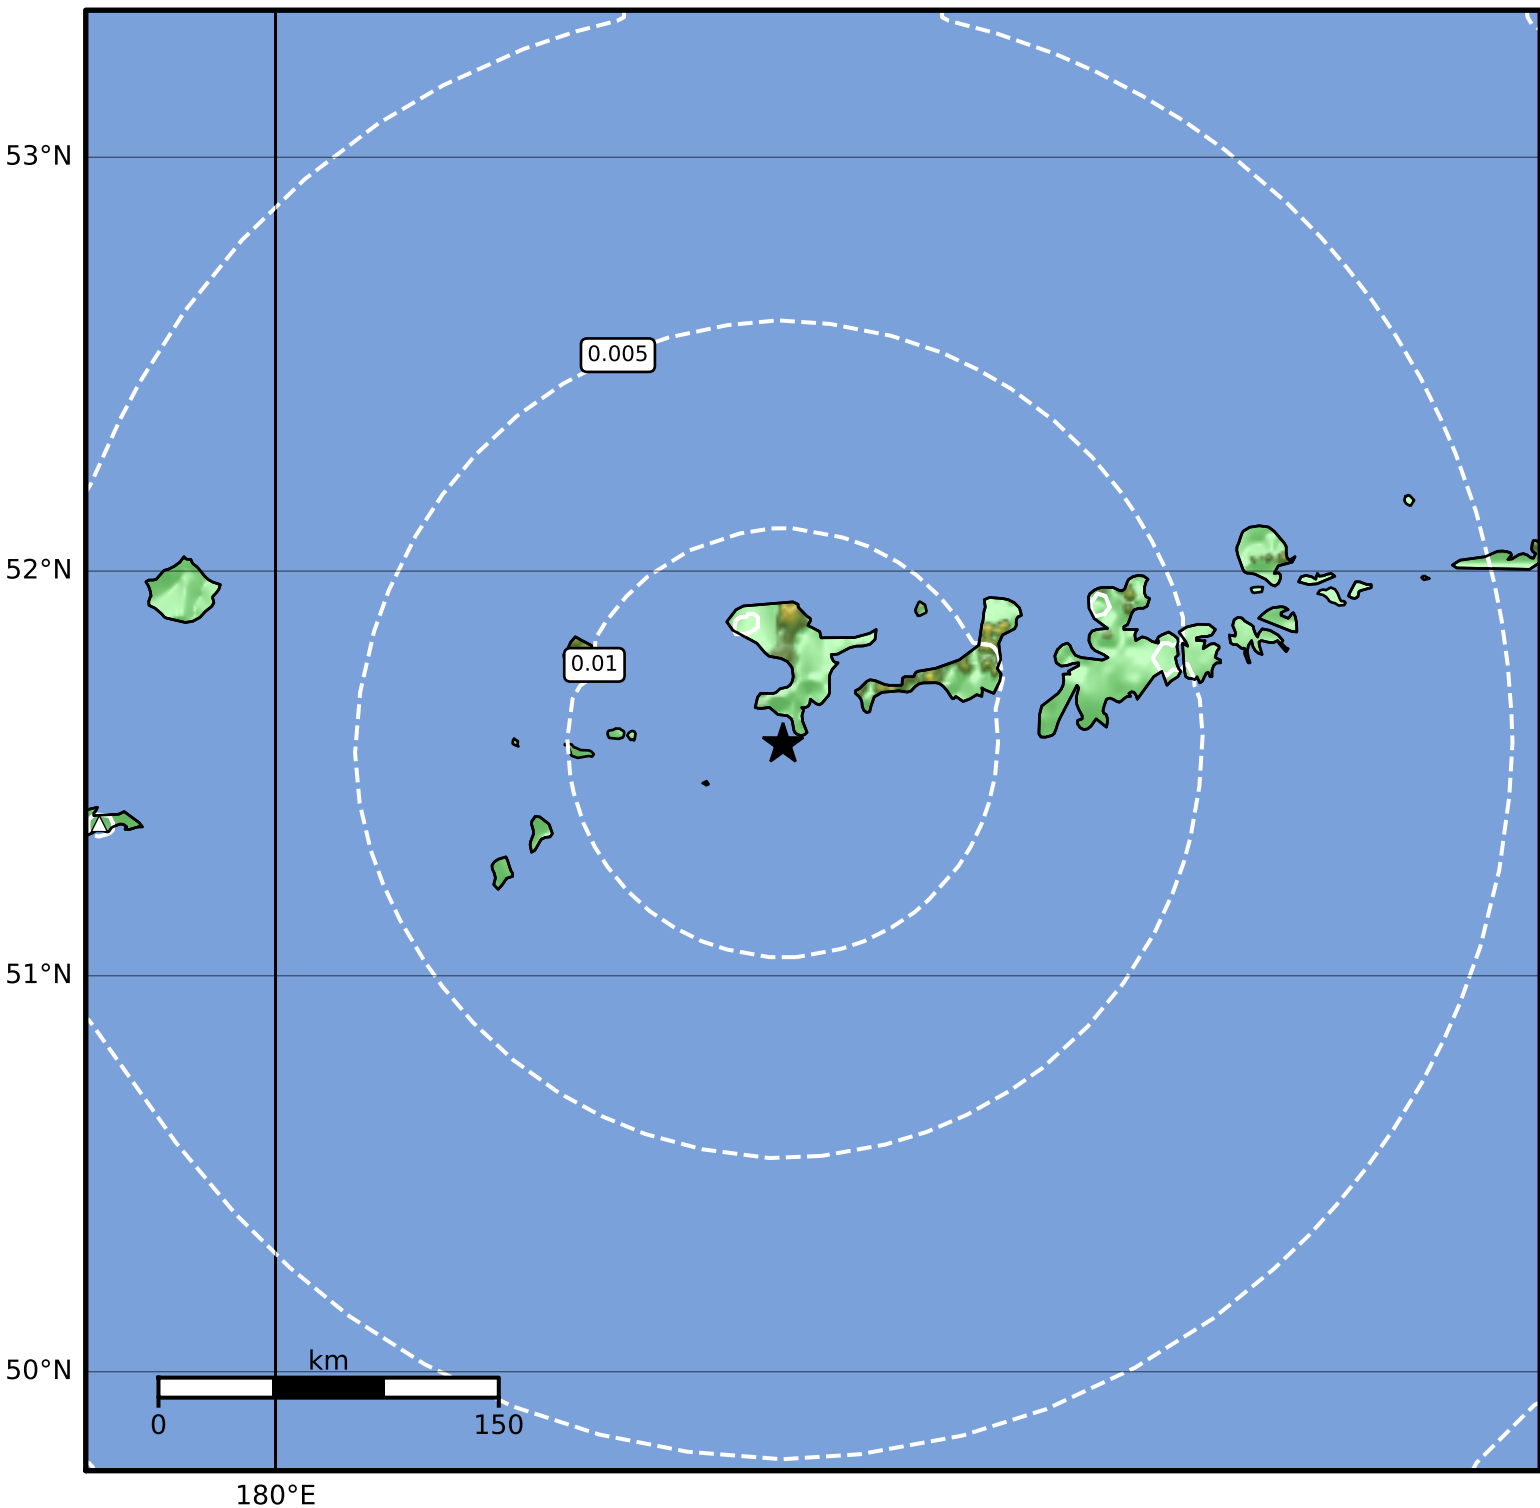

Peak Ground Velocity Map Alaska Earthquake Center
 ShakeMap: 98 km (61 miles) WSW of Adak
 Sep 29, 2023 07:40:56 UTC M3.5 N51.58 W177.99 Depth: 80.9km ID:ak023chyl411

Scale based on Worden et al. (2012)

Version 1: Processed 2023-09-29T08:27:04Z

△ Seismic Instrument ○ Reported Intensity

★ Epicenter