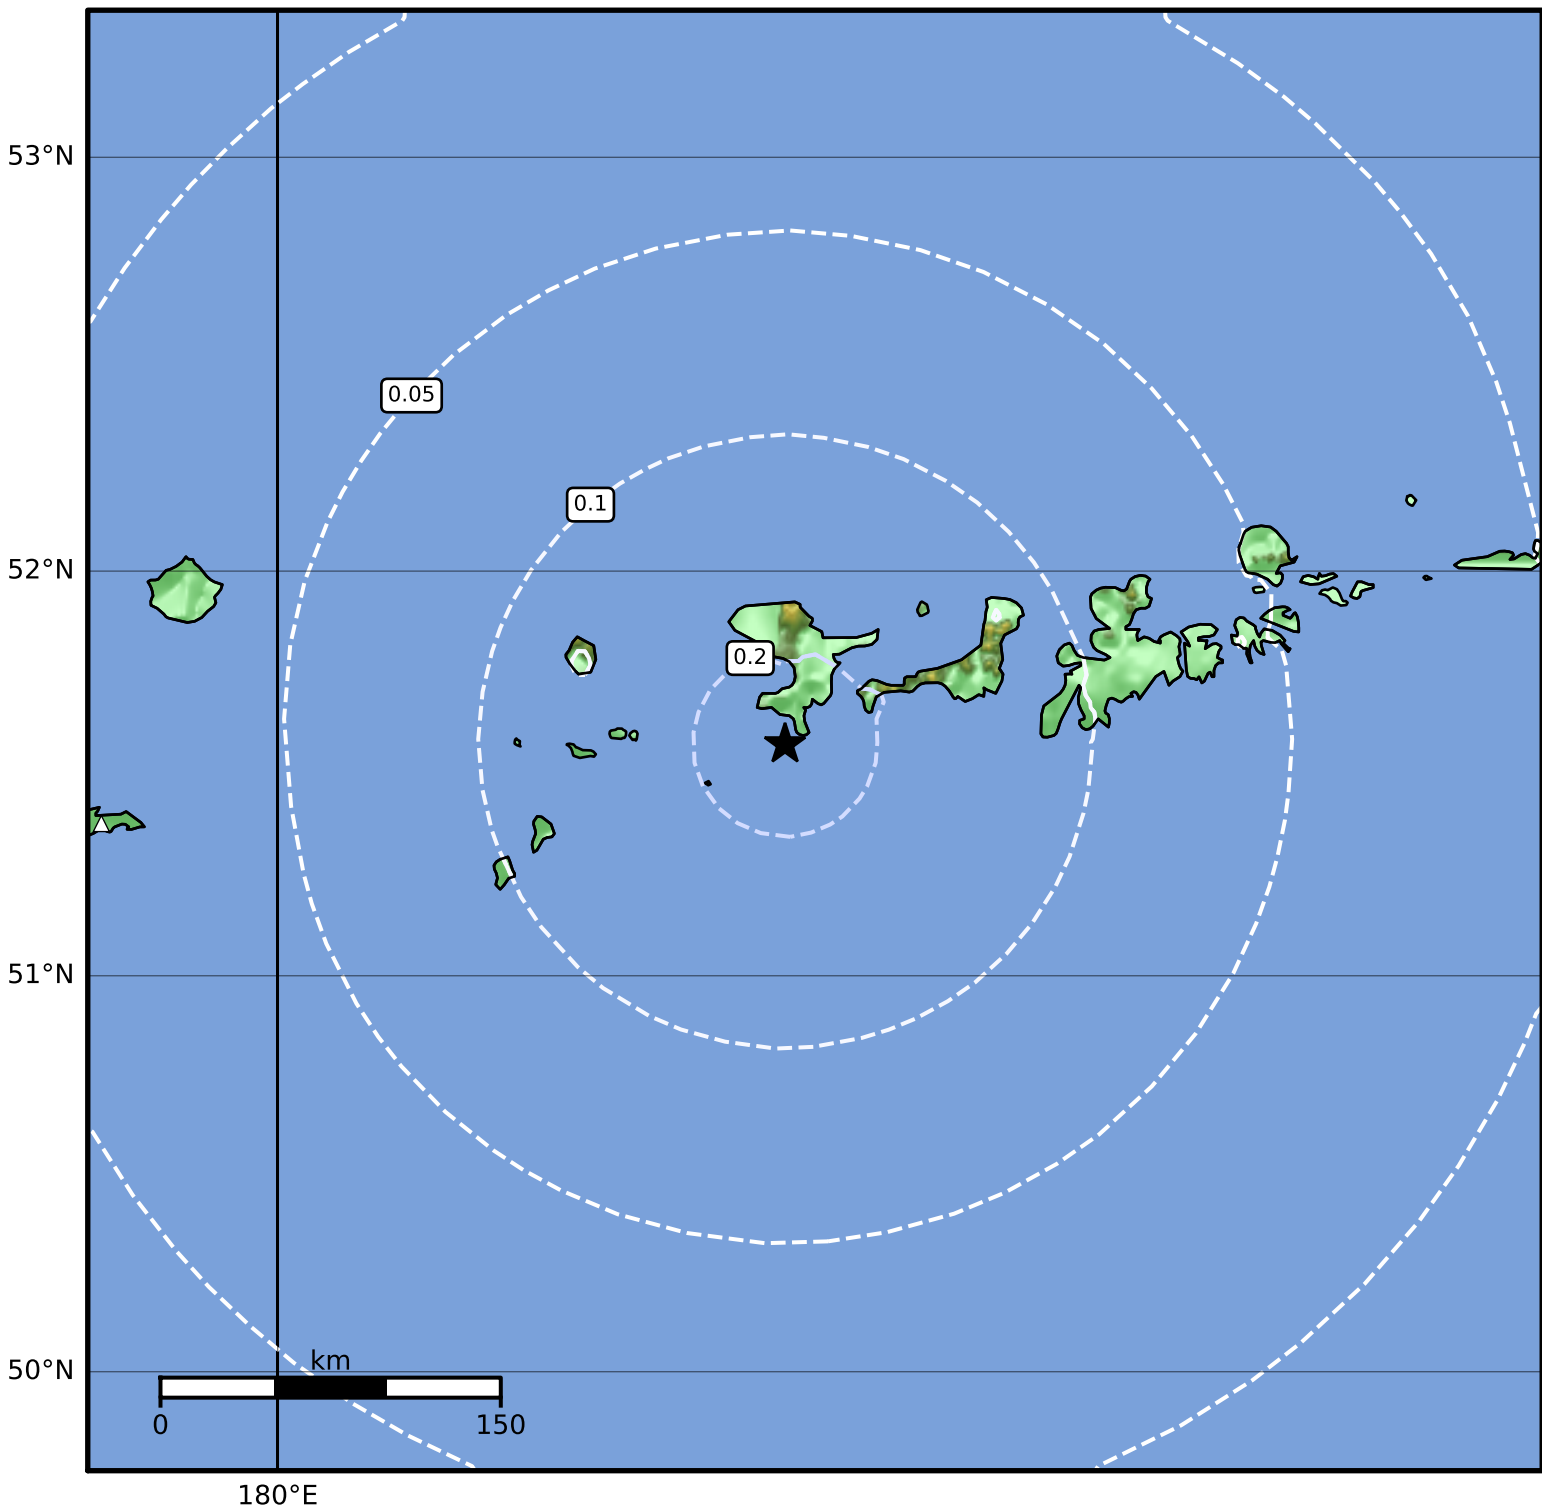

0.3 Second Peak Spectral Acceleration Map Alaska Earthquake Center  
 ShakeMap: 98 km (61 miles) WSW of Adak  
 Sep 29, 2023 07:40:56 UTC M3.5 N51.58 W177.99 Depth: 80.9km ID:ak023chyl411

SA(0.3) (%g)	0.1	0.2	0.5	1	2	5	10	20	50	100	200
--------------	-----	-----	-----	---	---	---	----	----	----	-----	-----

Scale based on Worden et al. (2012)

Version 1: Processed 2023-09-29T08:27:04Z

△ Seismic Instrument ○ Reported Intensity

★ Epicenter