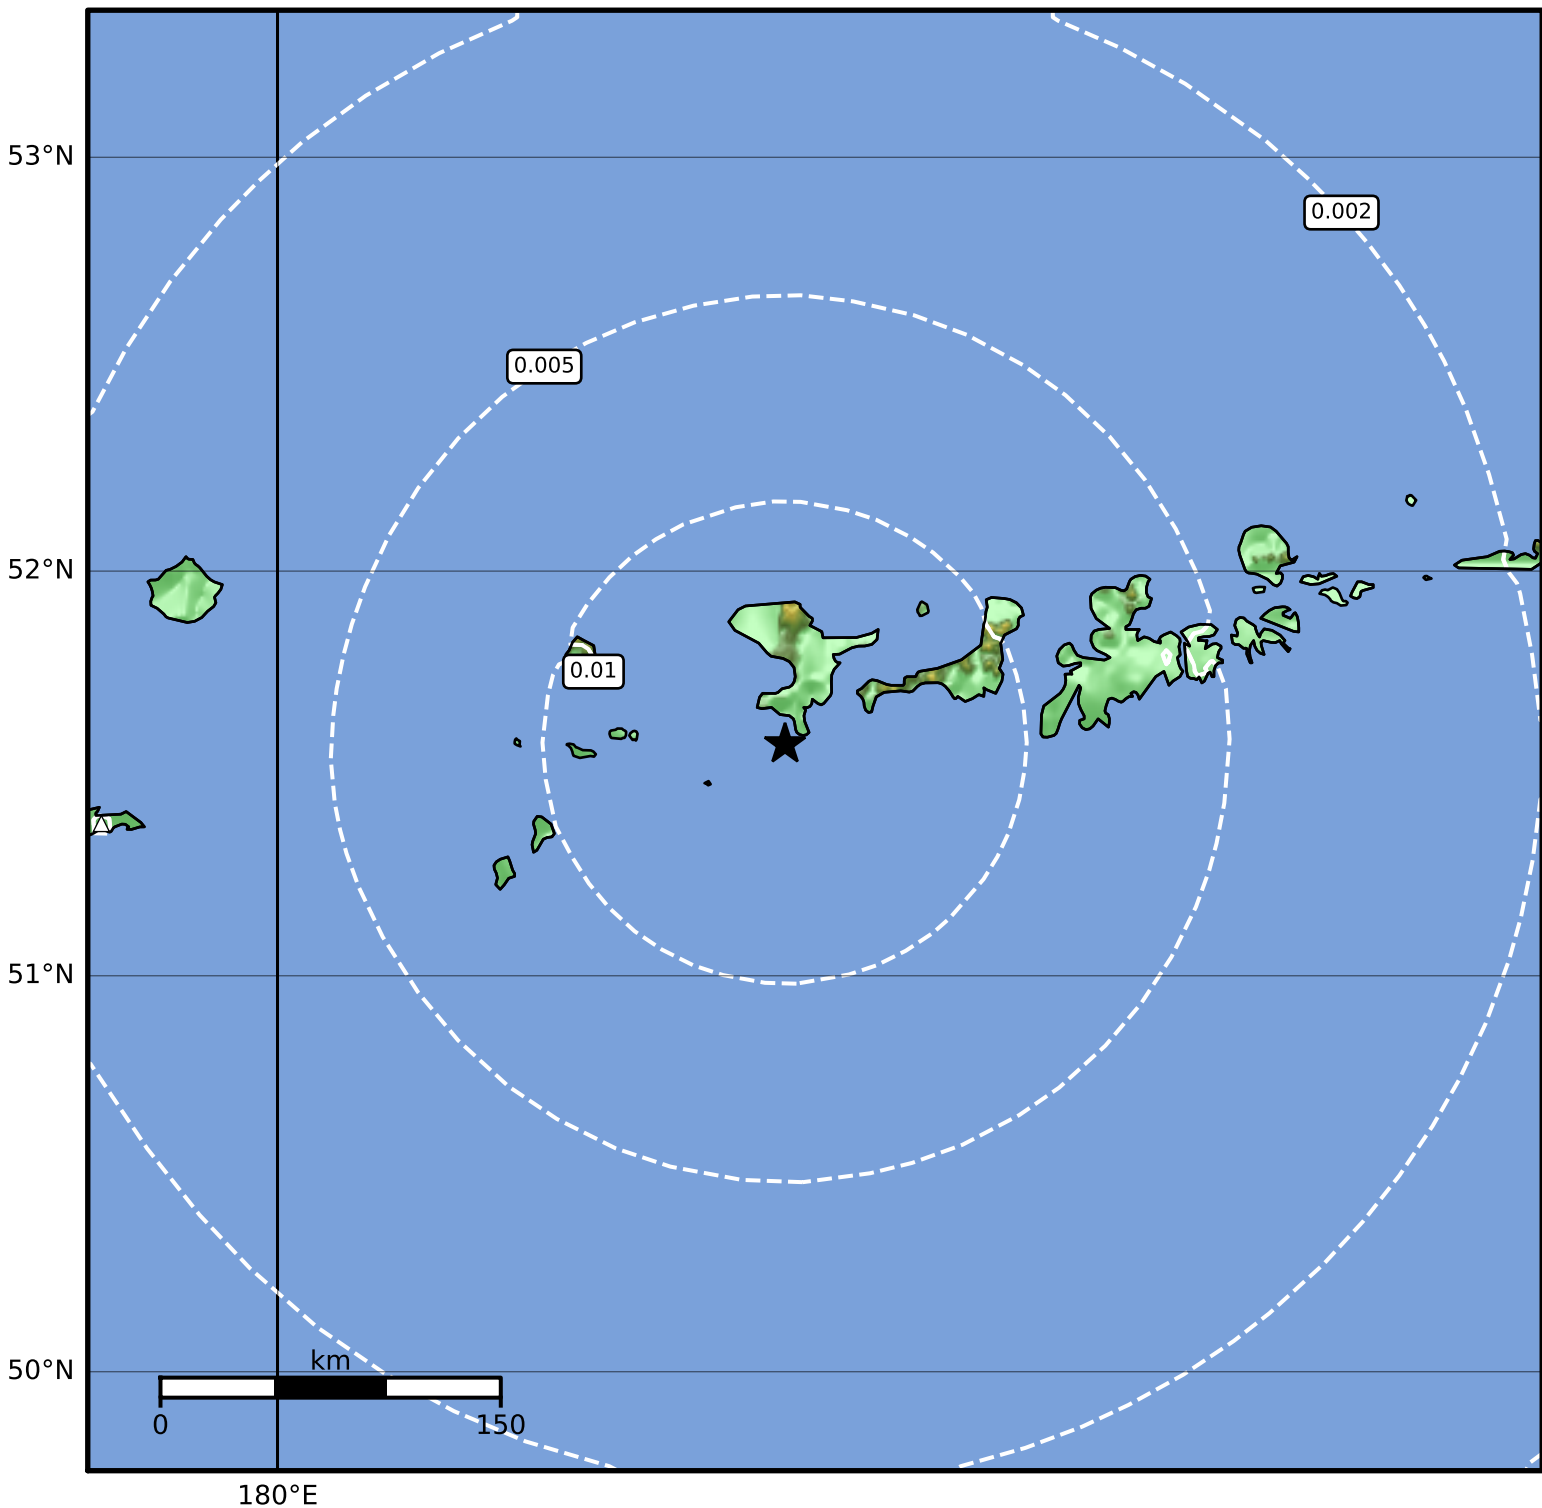

1.0 Second Peak Spectral Acceleration Map Alaska Earthquake Center
 ShakeMap: 98 km (61 miles) WSW of Adak
 Sep 29, 2023 07:40:56 UTC M3.5 N51.58 W177.99 Depth: 80.9km ID:ak023chyl411

SA(1.0) (%g)	0.1	0.2	0.5	1	2	5	10	20	50	100	200
--------------	-----	-----	-----	---	---	---	----	----	----	-----	-----

Scale based on Worden et al. (2012)

Version 1: Processed 2023-09-29T08:27:04Z

△ Seismic Instrument ○ Reported Intensity

★ Epicenter