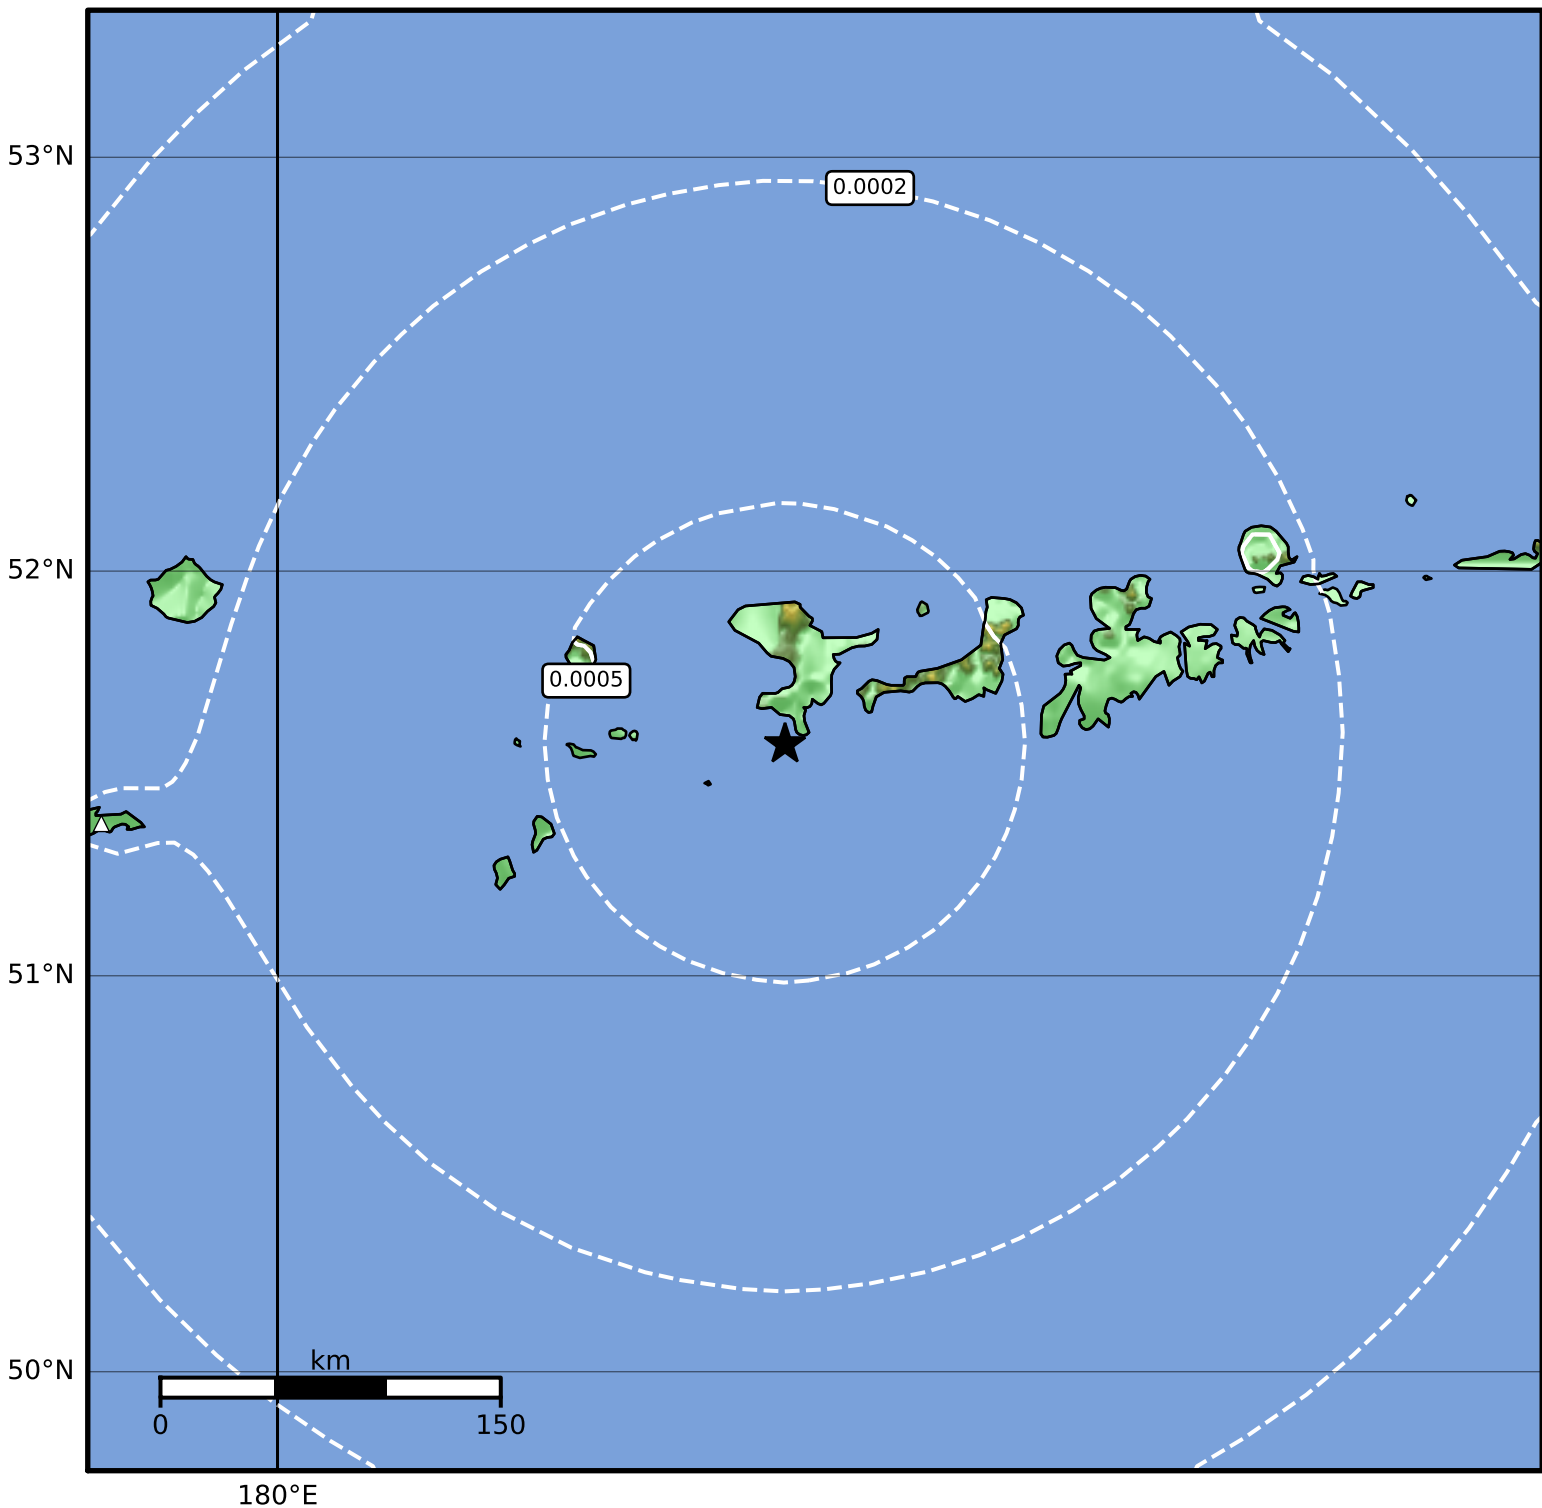

3.0 Second Peak Spectral Acceleration Map Alaska Earthquake Center  
 ShakeMap: 98 km (61 miles) WSW of Adak  
 Sep 29, 2023 07:40:56 UTC M3.5 N51.58 W177.99 Depth: 80.9km ID:ak023chyl411

SA(3.0) (%g)	0.1	0.2	0.5	1	2	5	10	20	50
--------------	-----	-----	-----	---	---	---	----	----	----

Scale based on Worden et al. (2012)

Version 1: Processed 2023-09-29T08:27:04Z

△ Seismic Instrument ○ Reported Intensity

★ Epicenter