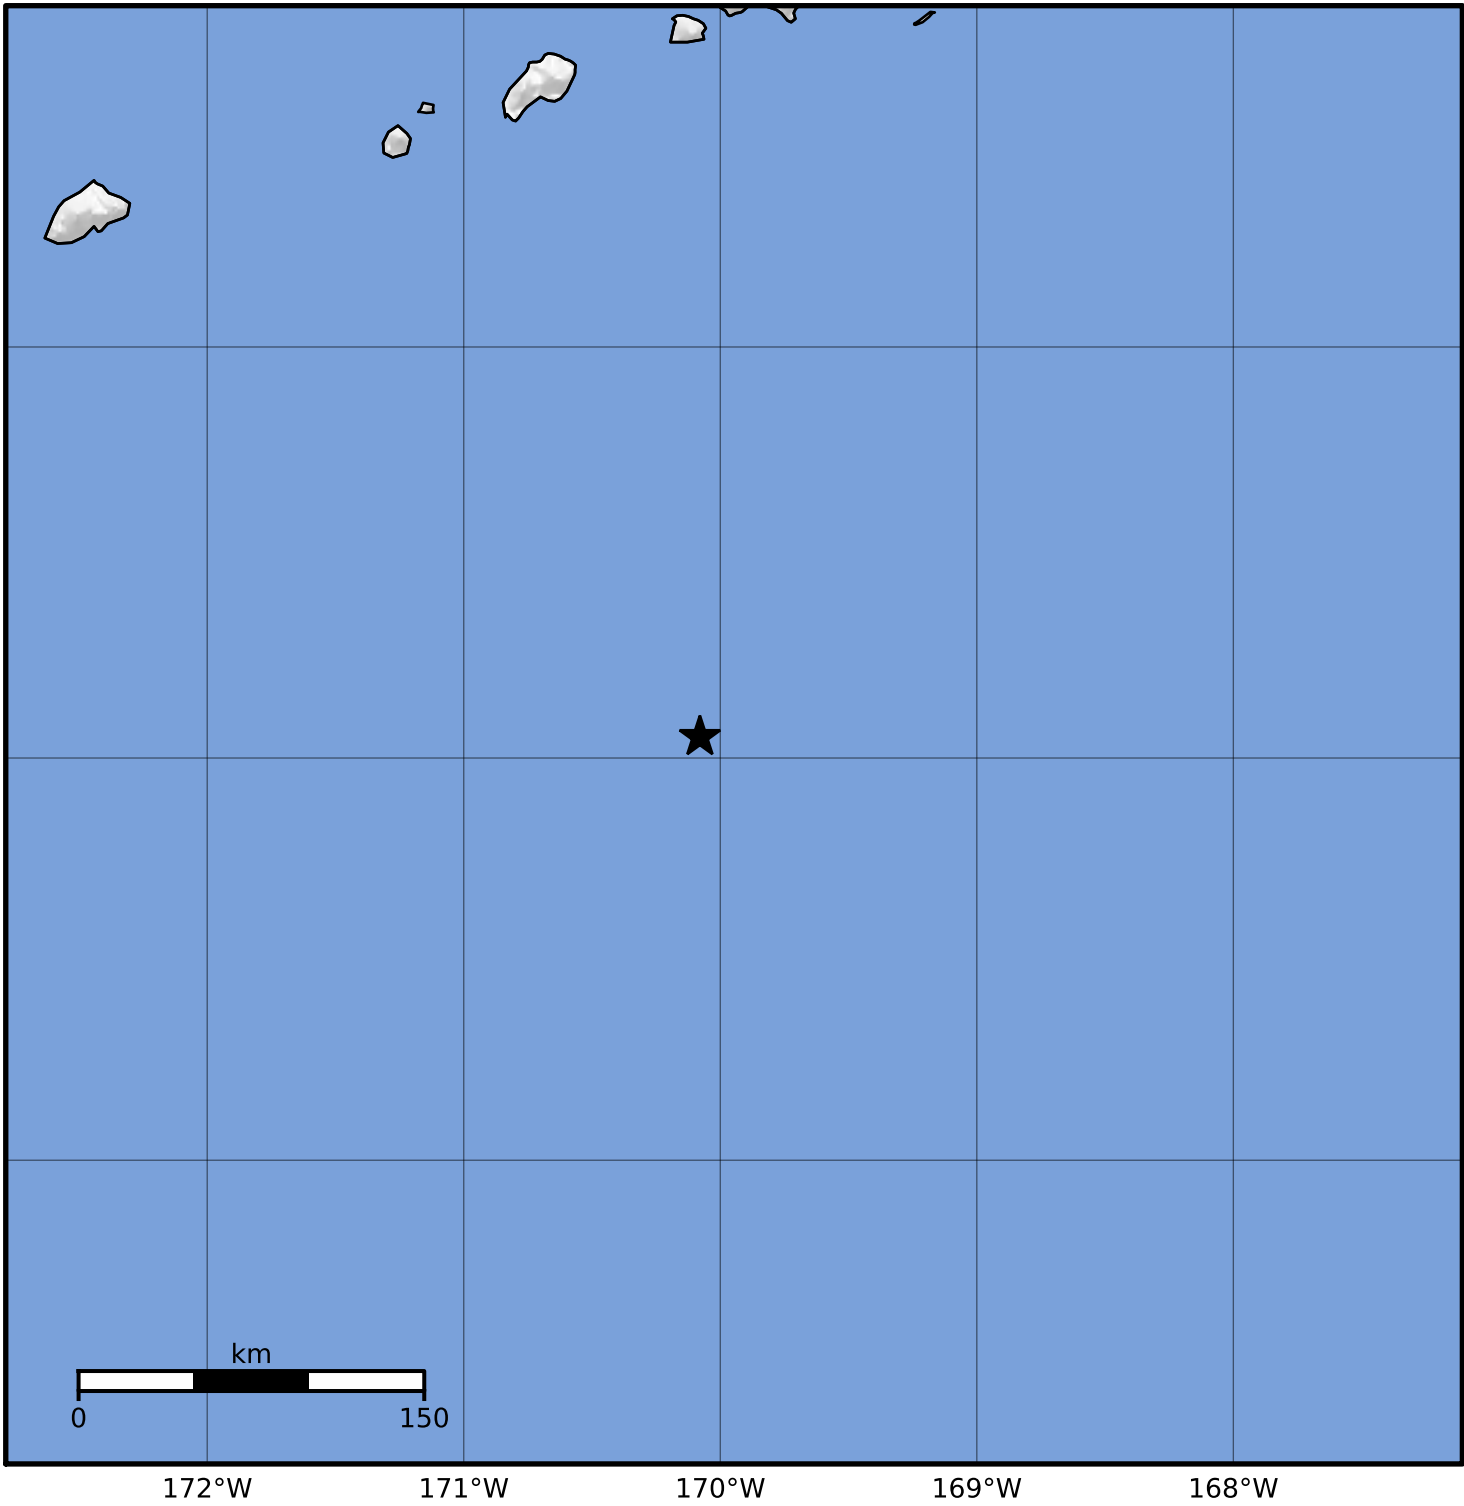

Macroseismic Intensity Map Alaska Earthquake Center
 ShakeMap: 196 km (122 miles) SE of Amukta Pass
 Sep 29, 2023 15:23:52 UTC M3.8 N51.05 W170.08 Depth: 11.9km ID:ak023ci38xsa

SHAKING	Not felt	Weak	Light	Moderate	Strong	Very strong	Severe	Violent	Extreme
DAMAGE	None	None	None	Very light	Light	Moderate	Moderate/heavy	Heavy	Very heavy
PGA(%g)	<0.0464	0.297	2.76	6.2	11.5	21.5	40.1	74.7	>139
PGV(cm/s)	<0.0215	0.135	1.41	4.65	9.64	20	41.4	85.8	>178
INTENSITY	I	II-III	IV	V	VI	VII	VIII	IX	X+

Scale based on Worden et al. (2012)

Version 2: Processed 2023-09-29T16:55:41Z

△ Seismic Instrument ○ Reported Intensity

★ Epicenter