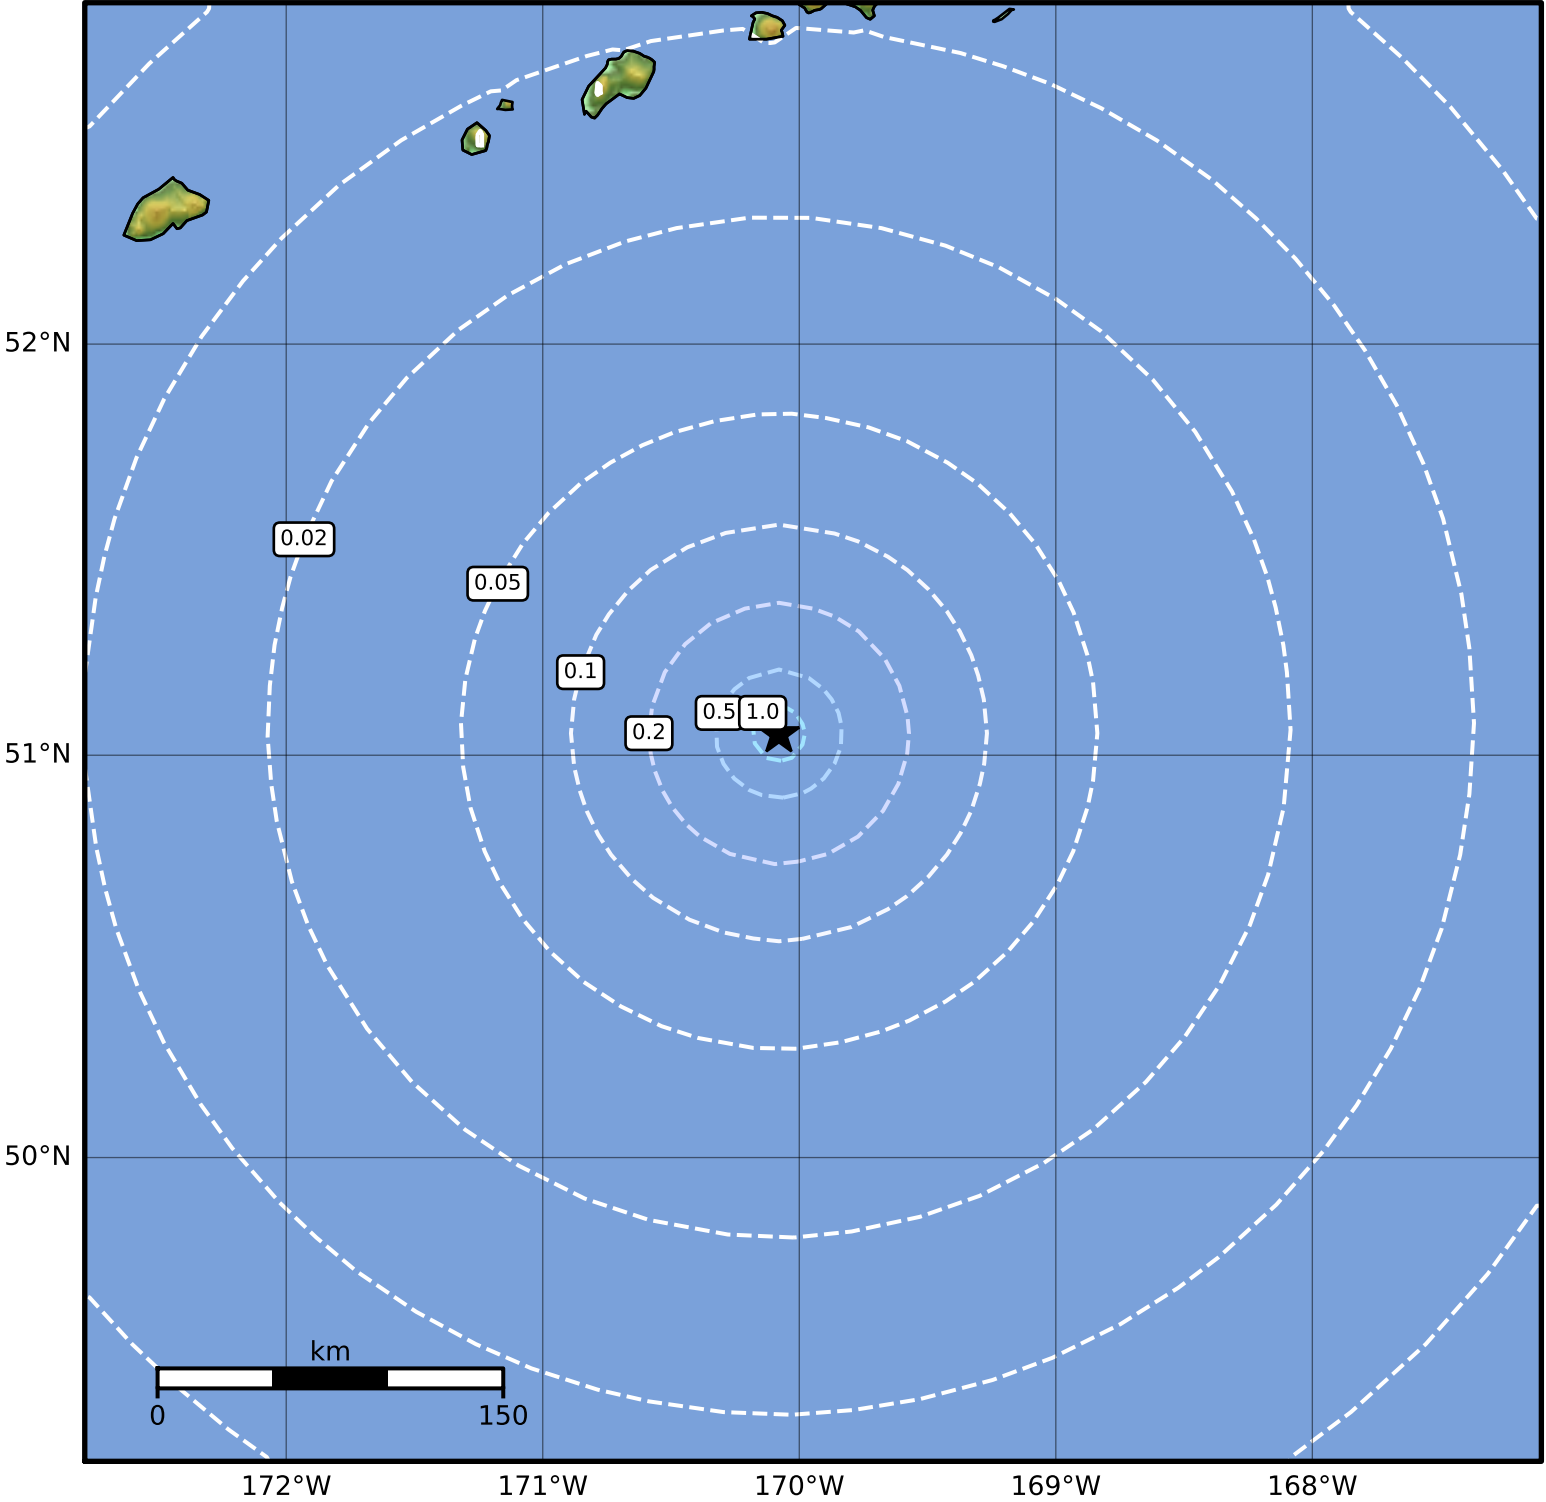

0.3 Second Peak Spectral Acceleration Map Alaska Earthquake Center
 ShakeMap: 196 km (122 miles) SE of Amukta Pass
 Sep 29, 2023 15:23:52 UTC M3.8 N51.05 W170.08 Depth: 11.9km ID:ak023ci38xsa

SA(0.3) (%g)	0.1	0.2	0.5	1	2	5	10	20	50	100	200

Scale based on Worden et al. (2012) Version 2: Processed 2023-09-29T16:55:41Z
 △ Seismic Instrument ○ Reported Intensity ★ Epicenter