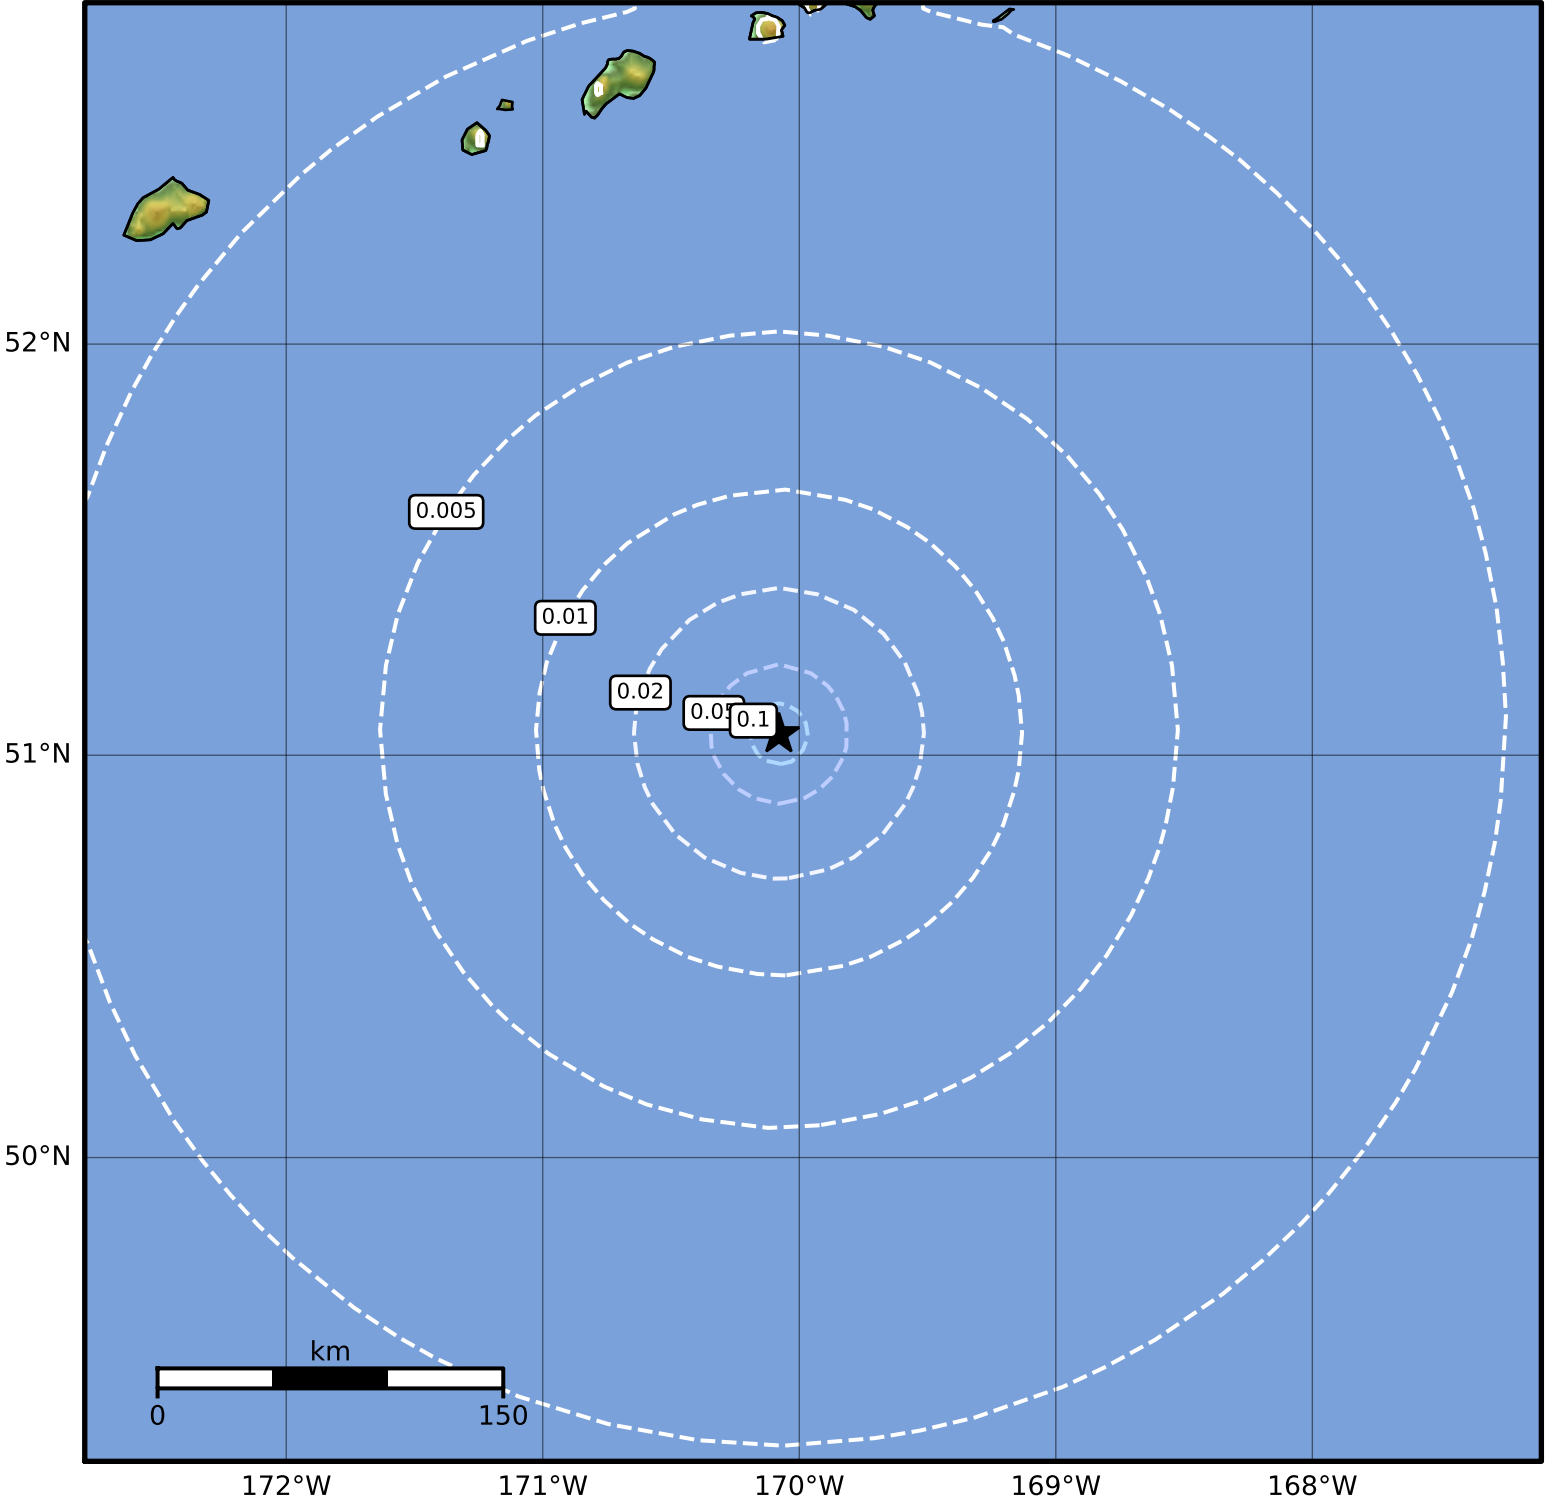

1.0 Second Peak Spectral Acceleration Map Alaska Earthquake Center
 ShakeMap: 196 km (122 miles) SE of Amukta Pass
 Sep 29, 2023 15:23:52 UTC M3.8 N51.05 W170.08 Depth: 11.9km ID:ak023ci38xsa

SA(1.0) (%g)	0.1	0.2	0.5	1	2	5	10	20	50	100	200
--------------	-----	-----	-----	---	---	---	----	----	----	-----	-----

Scale based on Worden et al. (2012) Version 2: Processed 2023-09-29T16:55:41Z
 △ Seismic Instrument ○ Reported Intensity ★ Epicenter