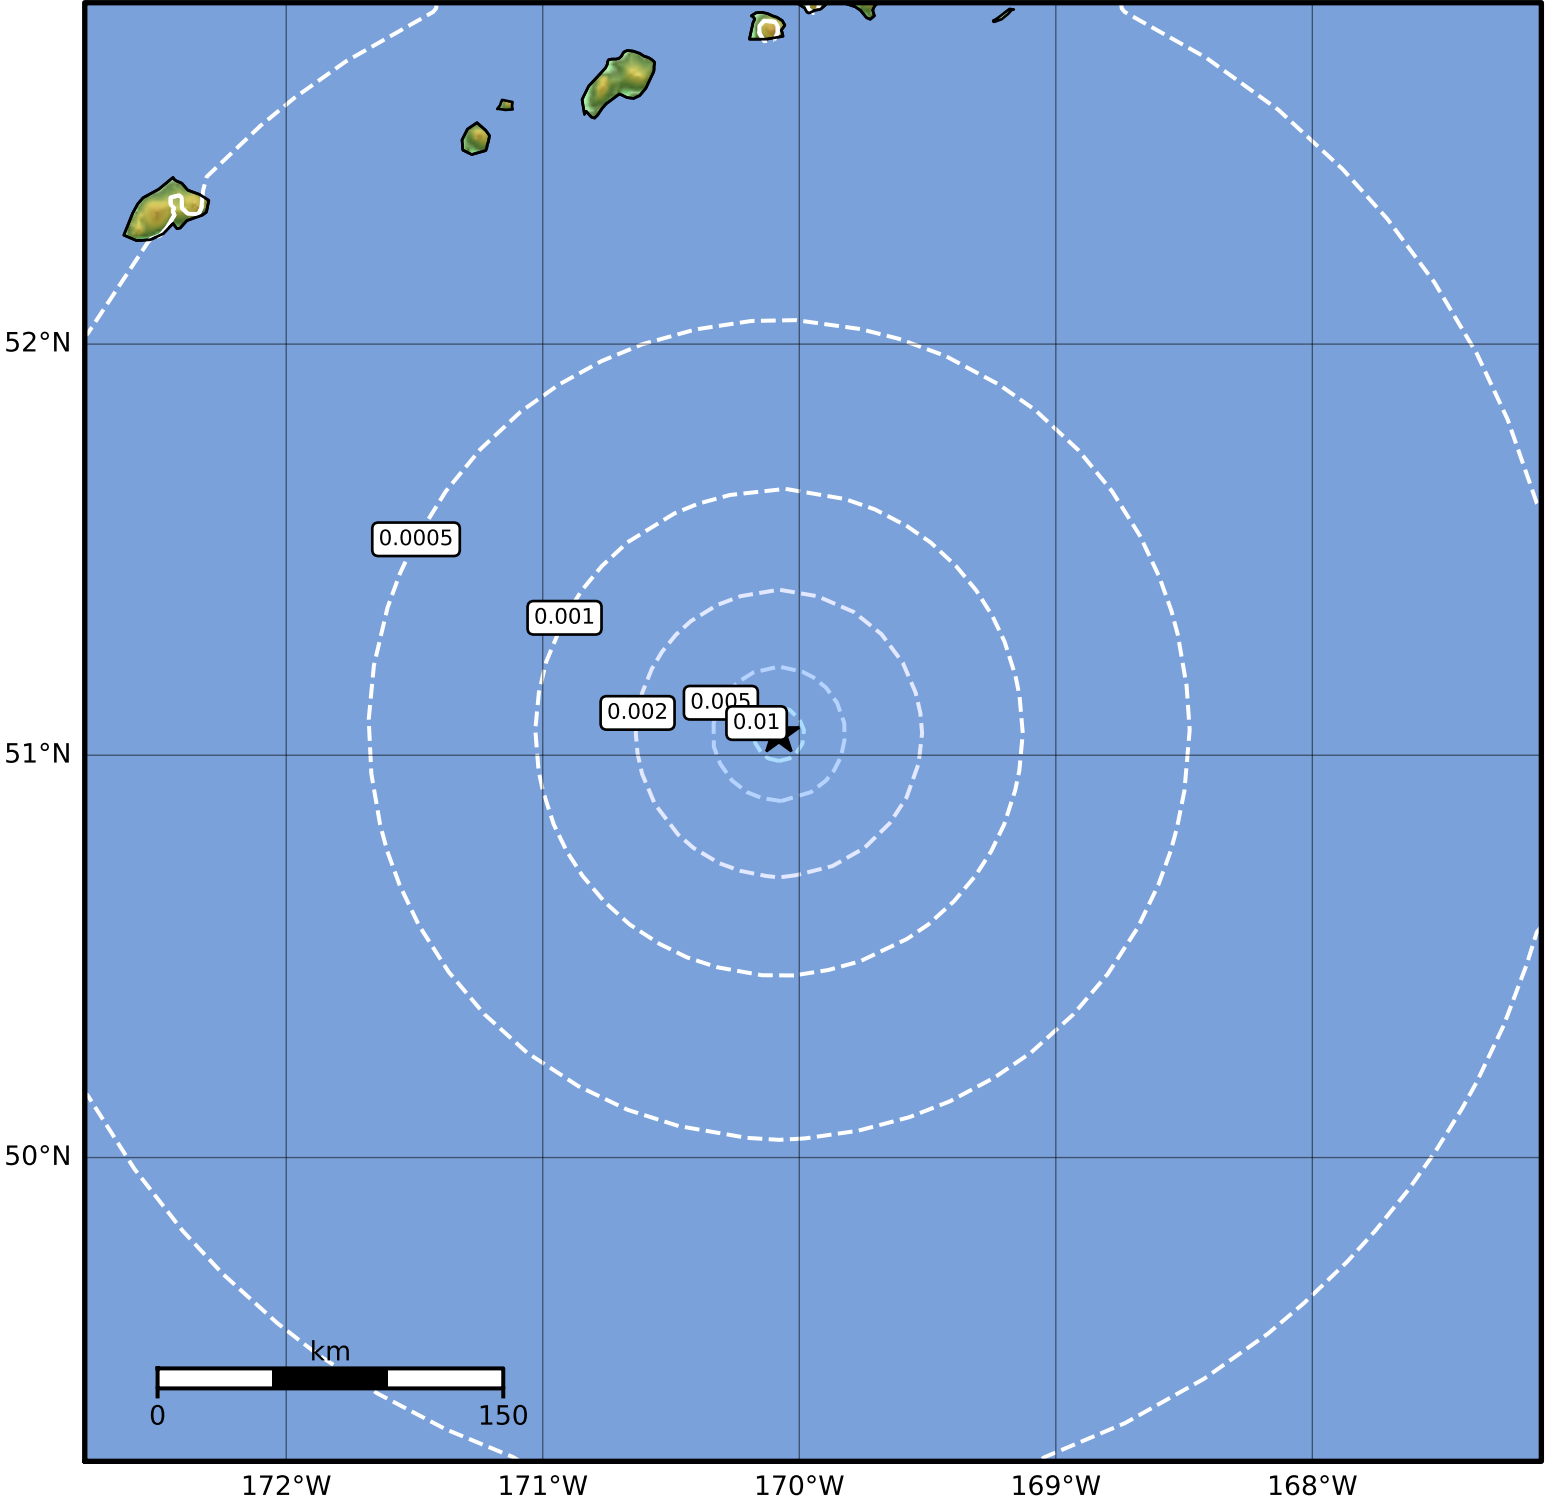

3.0 Second Peak Spectral Acceleration Map Alaska Earthquake Center
 ShakeMap: 196 km (122 miles) SE of Amukta Pass
 Sep 29, 2023 15:23:52 UTC M3.8 N51.05 W170.08 Depth: 11.9km ID:ak023ci38xsa

Scale based on Worden et al. (2012)

Version 2: Processed 2023-09-29T16:55:41Z

△ Seismic Instrument ○ Reported Intensity ★ Epicenter