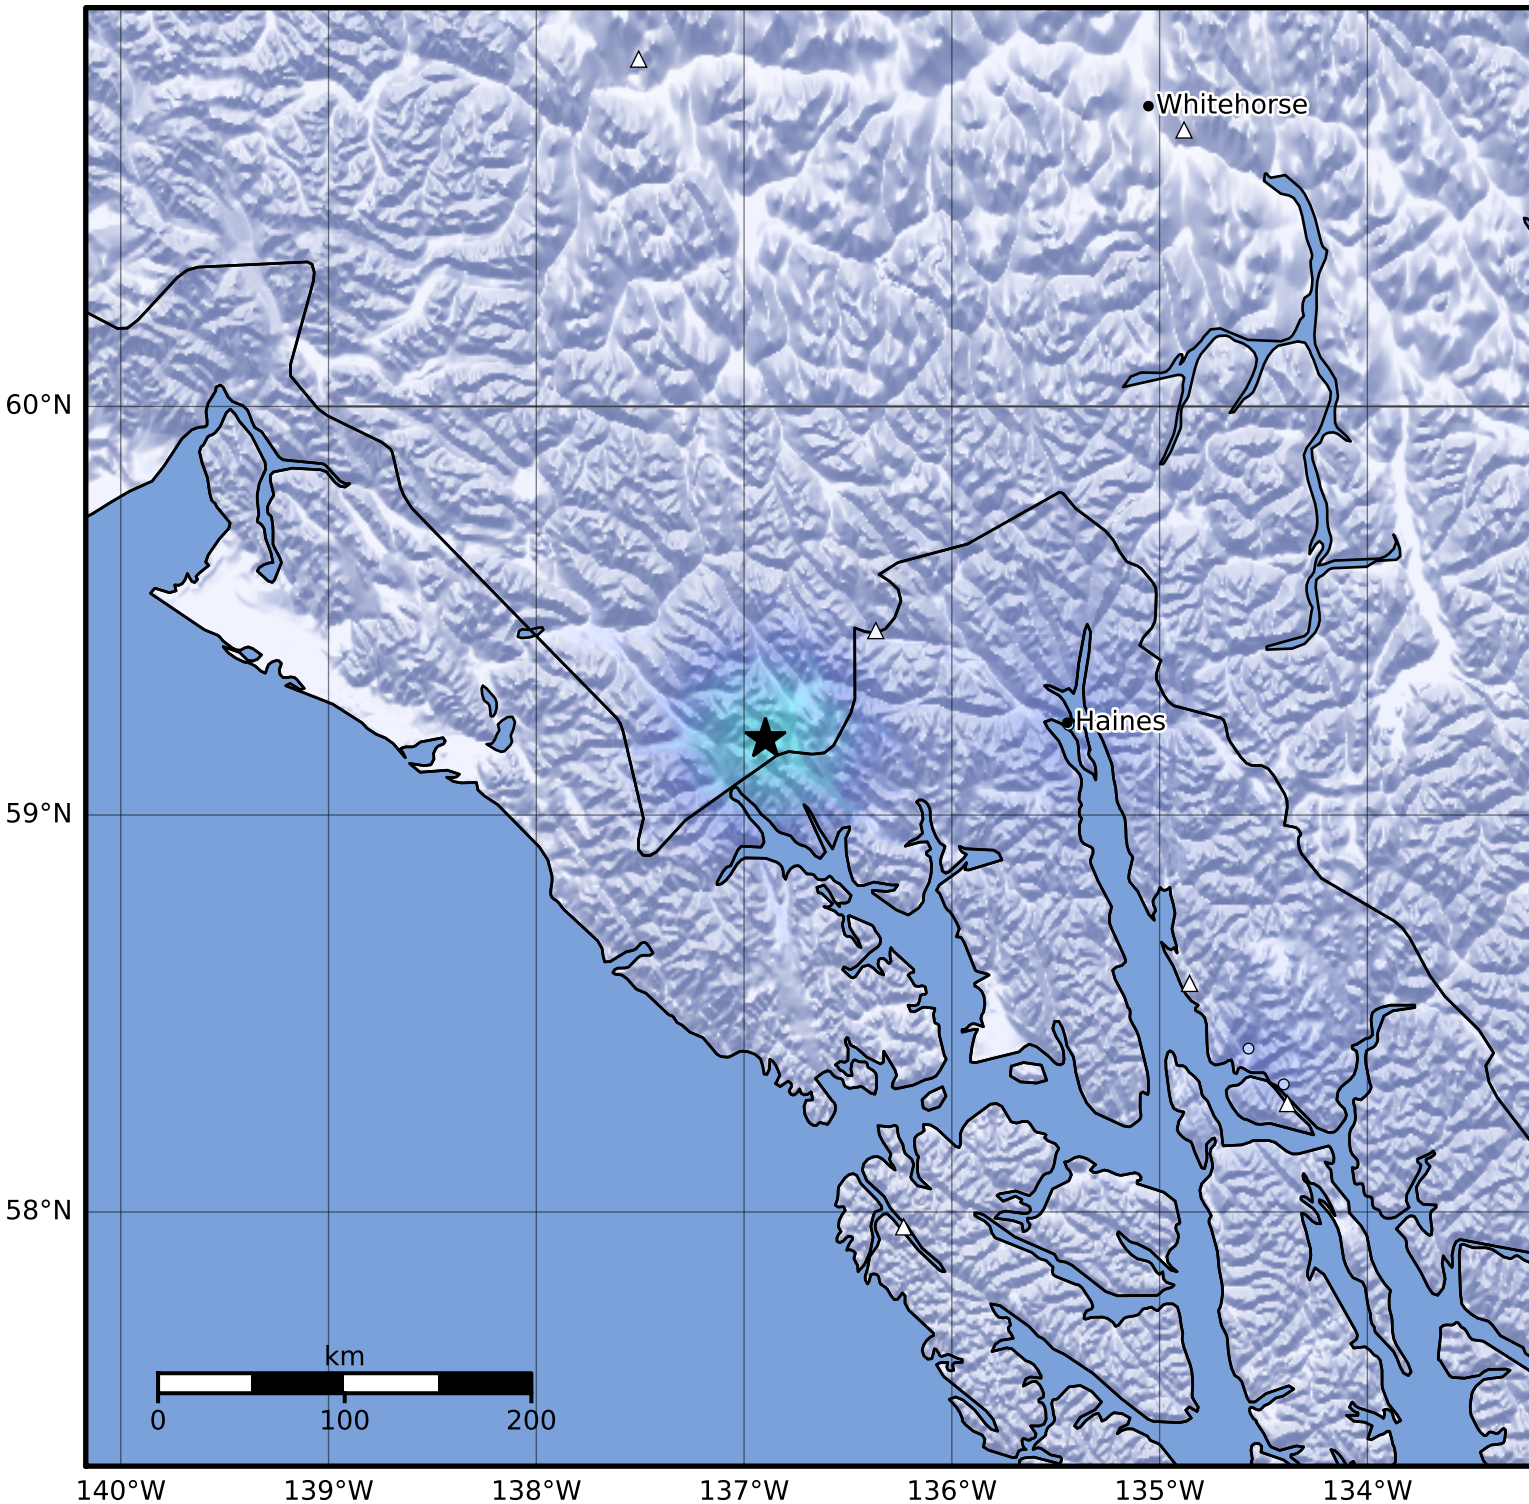

Macroseismic Intensity Map Alaska Earthquake Center
 ShakeMap: 62 km (39 miles) WSW of Klukwan
 Oct 01, 2023 07:22:35 UTC M3.6 N59.19 W136.90 Depth: 7.0km ID:ak023cl9jwzj

SHAKING	Not felt	Weak	Light	Moderate	Strong	Very strong	Severe	Violent	Extreme
DAMAGE	None	None	None	Very light	Light	Moderate	Moderate/heavy	Heavy	Very heavy
PGA(%g)	<0.0464	0.297	2.76	6.2	11.5	21.5	40.1	74.7	>139
PGV(cm/s)	<0.0215	0.135	1.41	4.65	9.64	20	41.4	85.8	>178
INTENSITY	I	II-III	IV	V	VI	VII	VIII	IX	X+